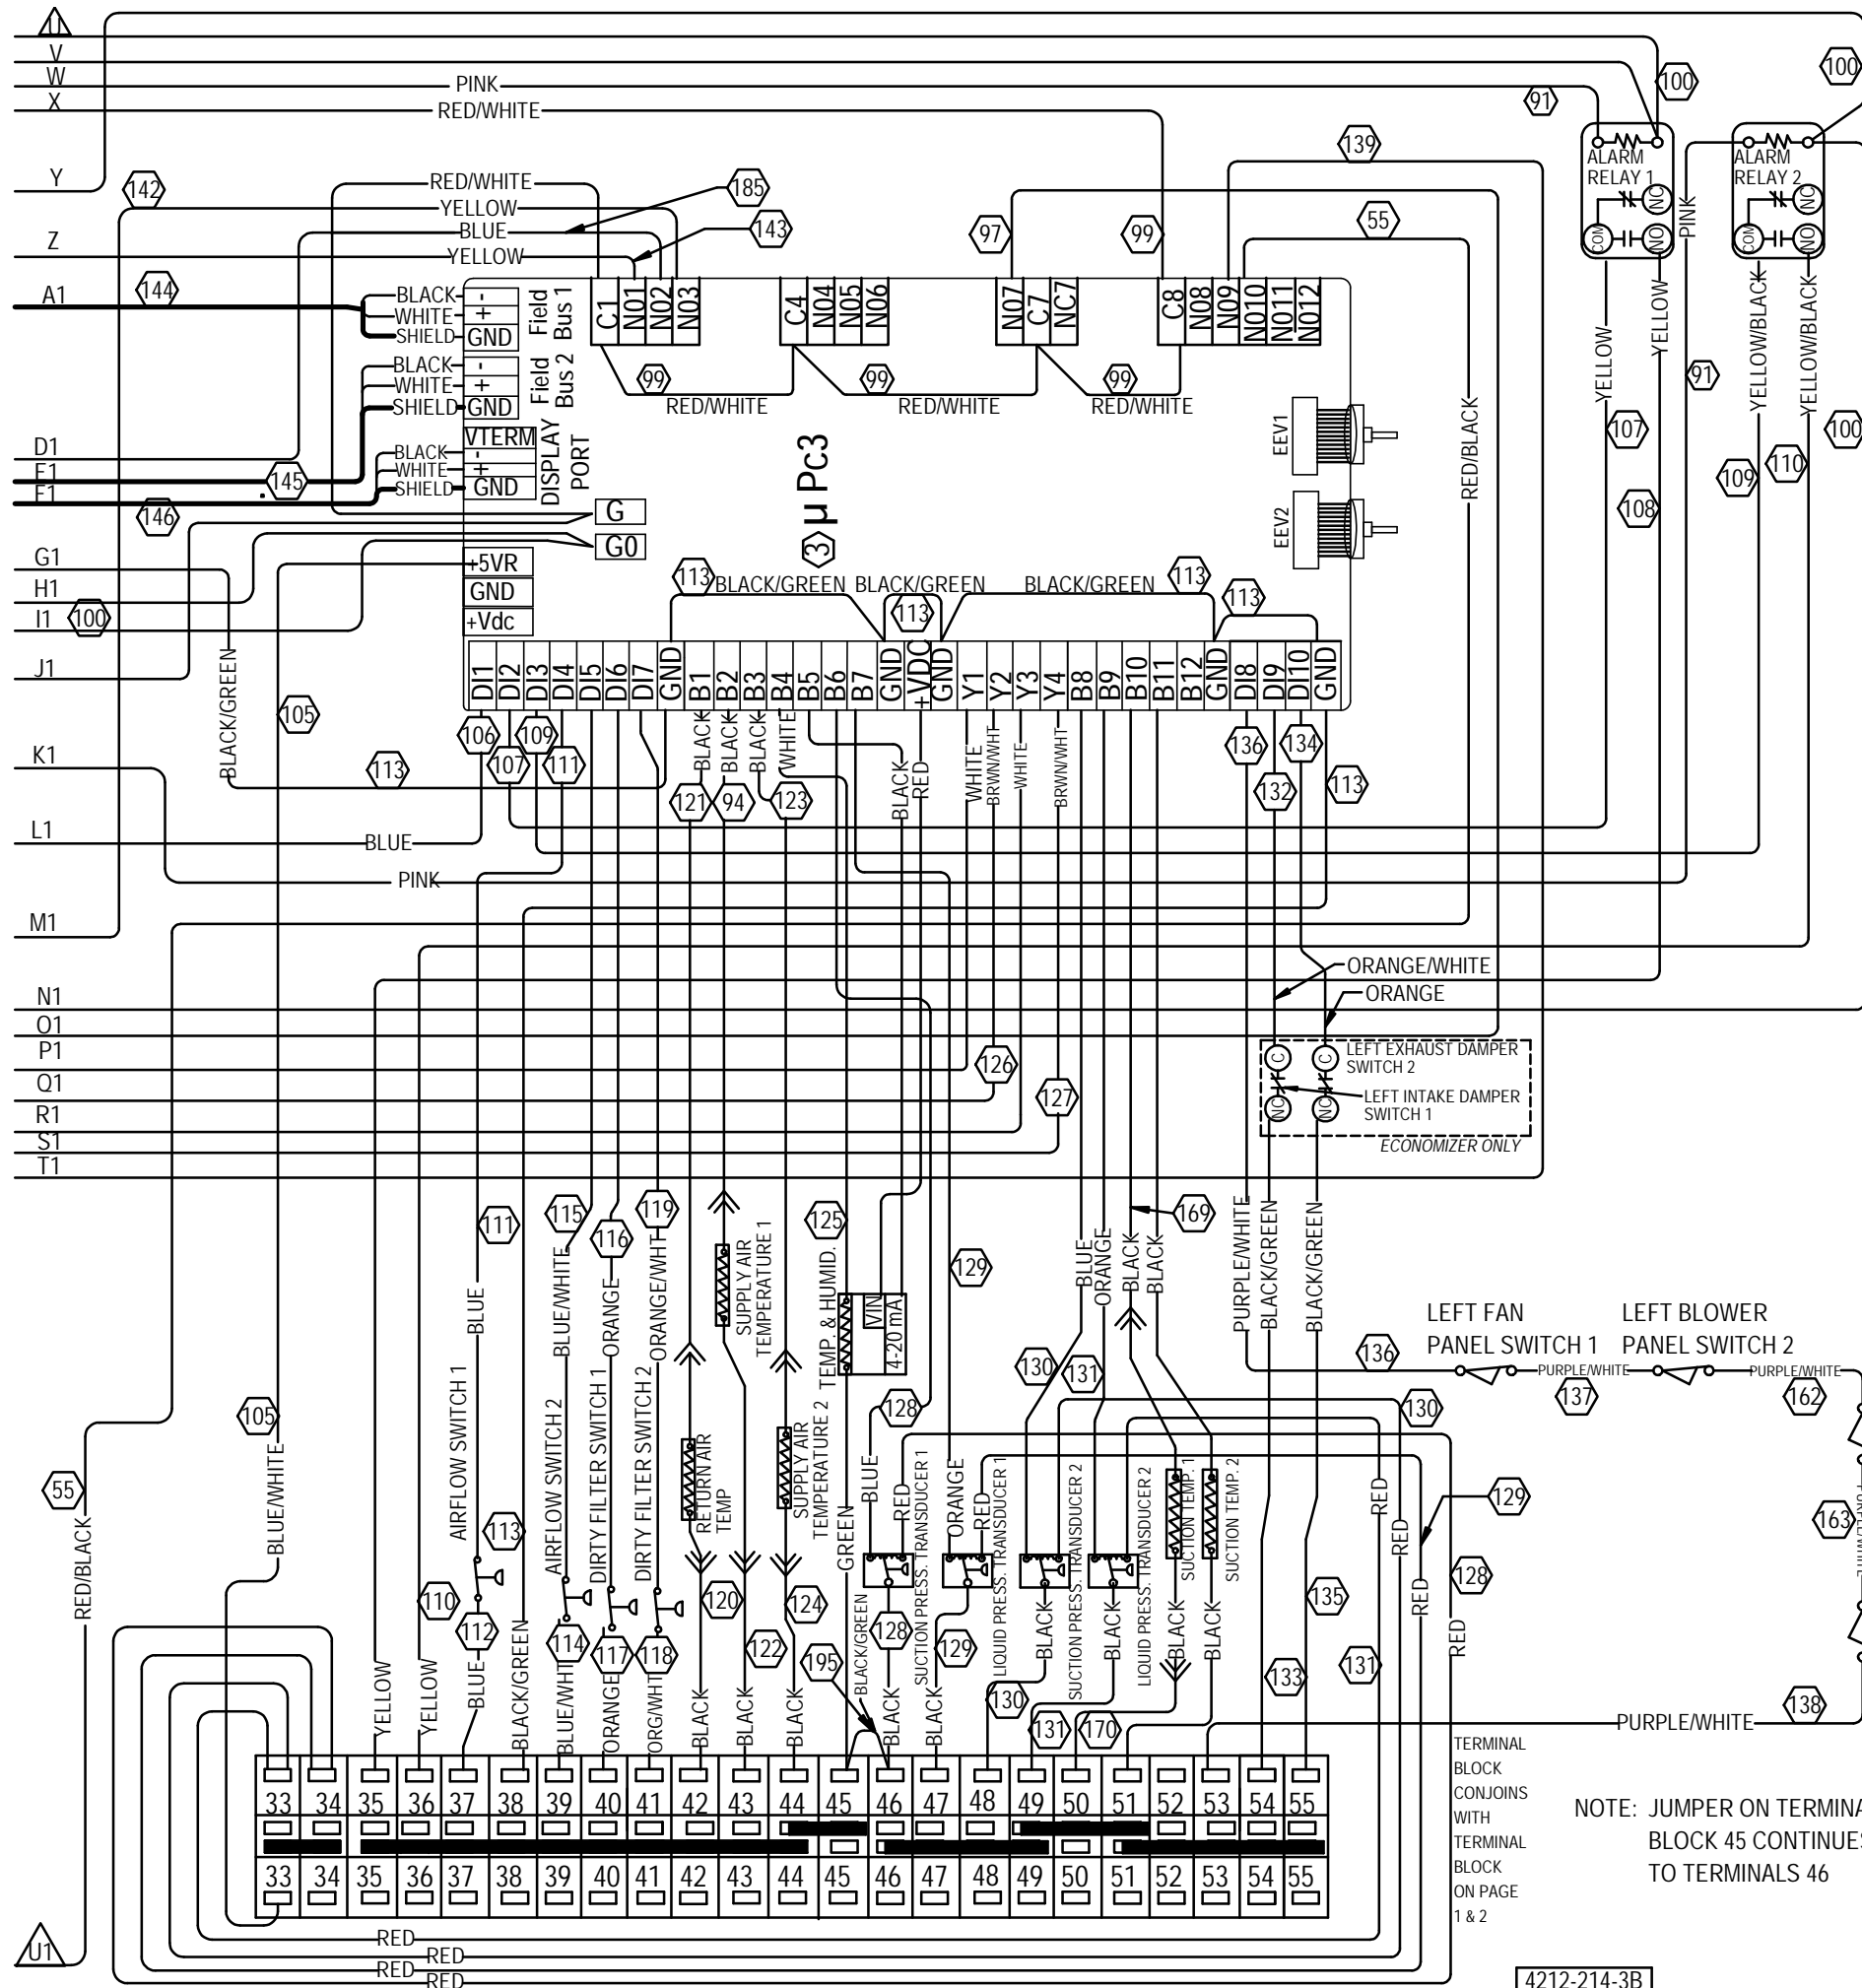

230-3-60  
220-3-50  
PER NAMEPLATE

265 JUMPER BAR 266

TERMINAL BLOCK CONJOINS WITH  
TERMINAL BLOCK ON PAGE 1 & 3

TERMINAL  
BLOCK  
CONJOINS  
WITH  
TERMINAL  
BLOCK  
ON PAGE  
1 & 2

NOTE: JUMPER ON TERMINAL  
BLOCK 45 CONTINUES  
TO TERMINALS 46