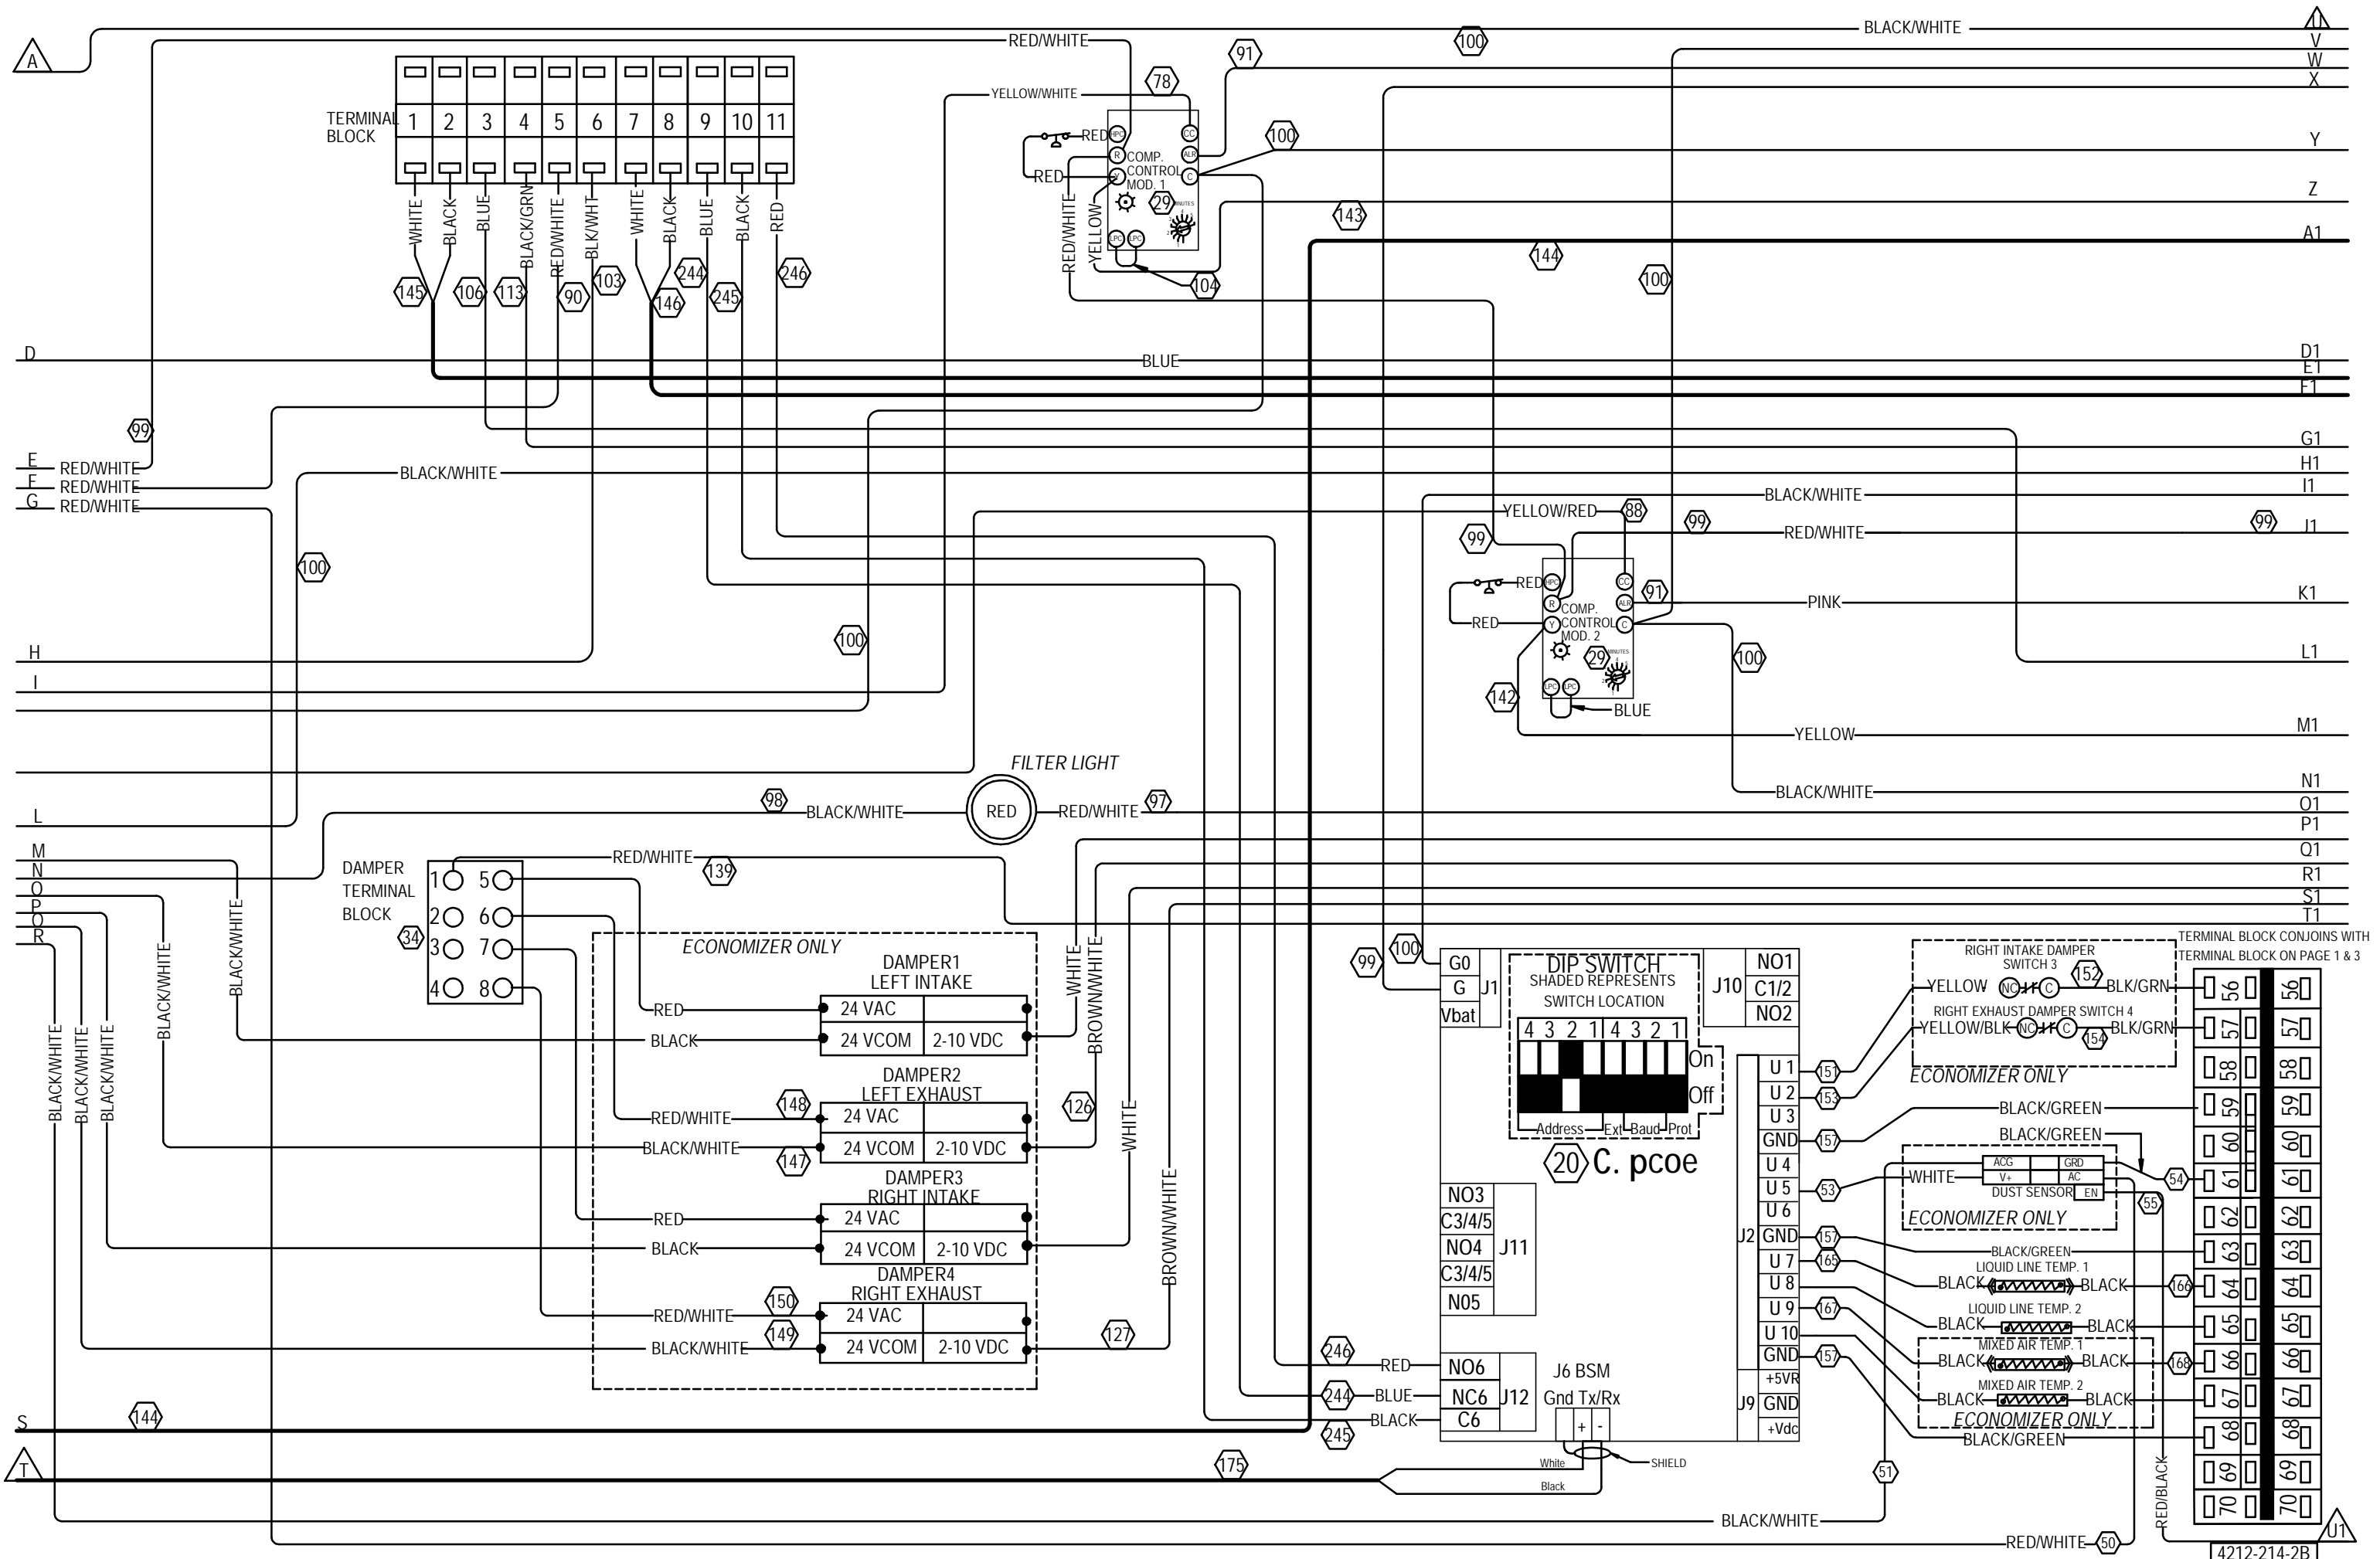

230-3-60  
220-3-50  
PER NAMEPLATE

265 JUMPER BAR 266

TERMINAL BLOCK CONJOINS WITH  
TERMINAL BLOCK ON PAGE 1 & 3

TERMINAL  
BLOCK  
CONJOINS  
WITH  
TERMINAL  
BLOCK  
ON PAGE  
1 & 2

NOTE: JUMPER ON TERMINAL  
BLOCK 45 CONTINUES  
TO TERMINALS 46