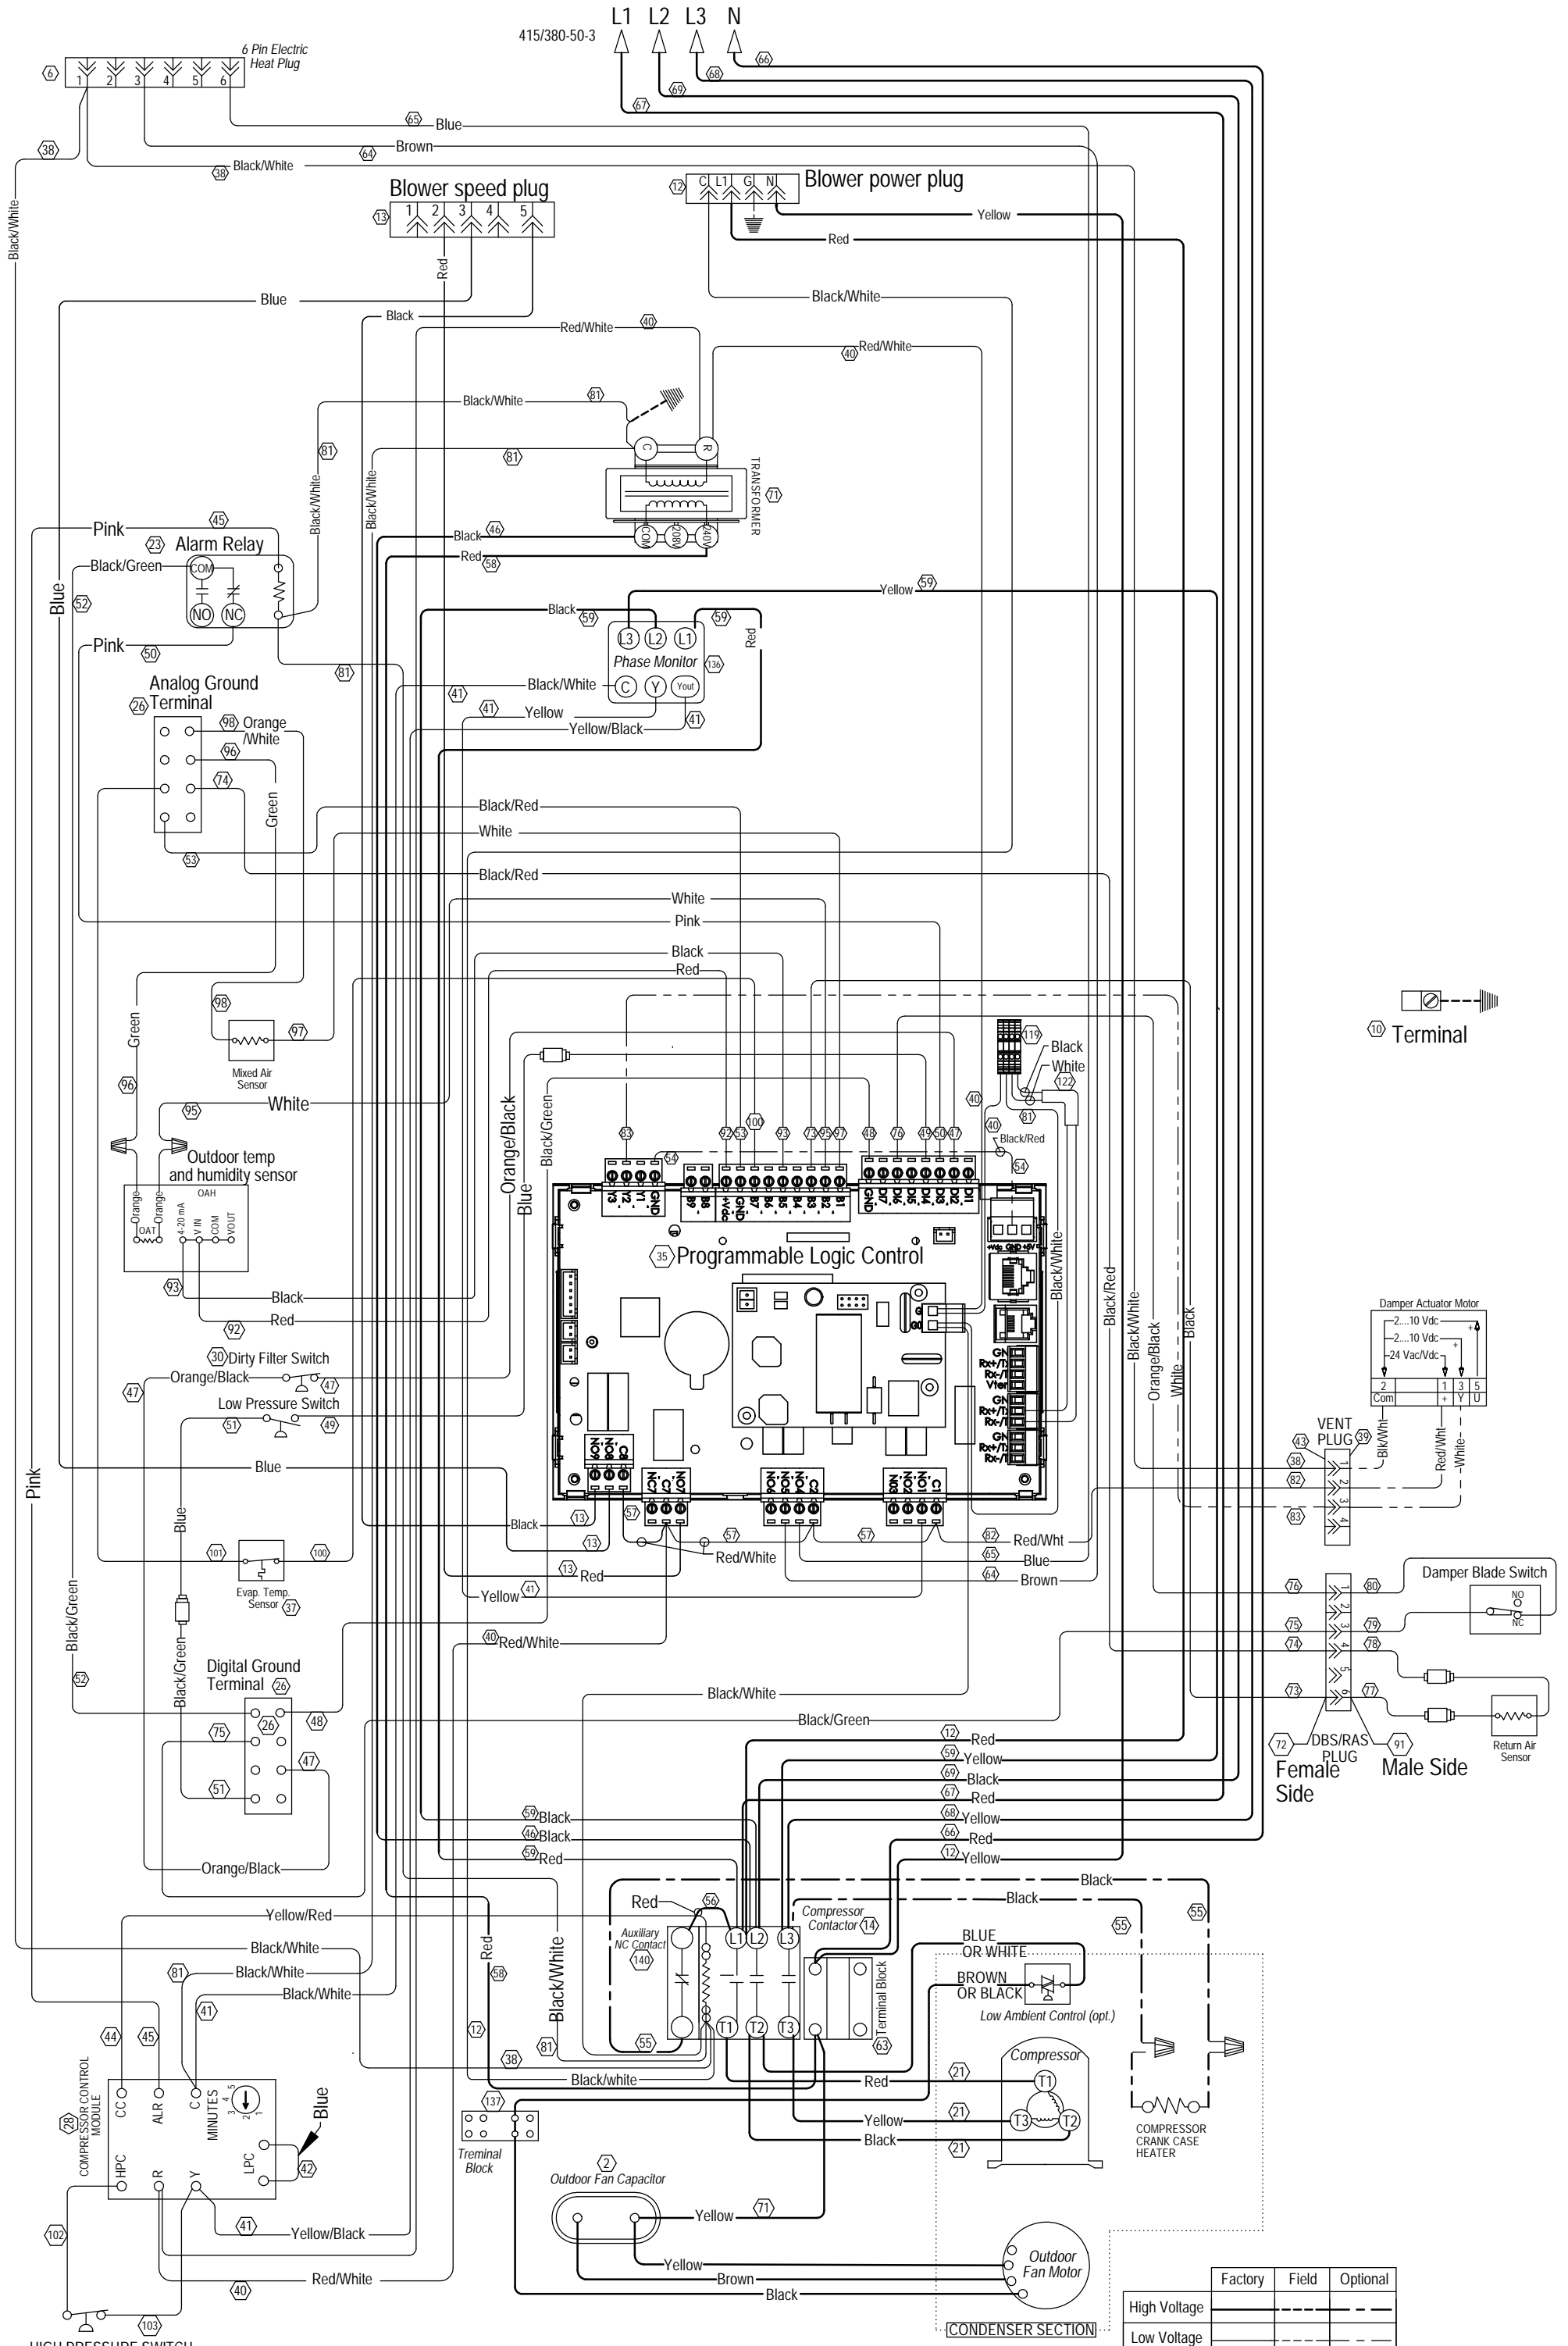

415/380-50-3  
L1 L2 L3 N

Terminal

	Factory	Field	Optional
High Voltage		---	---
Low Voltage		---	---
D-10VDC		---	---