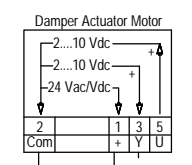

415/380-50-3  
L1 L2 L3 N

Terminal

	Factory	Field	Optional
High Voltage		---	---
Low Voltage		---	---
D-10VDC		---	---