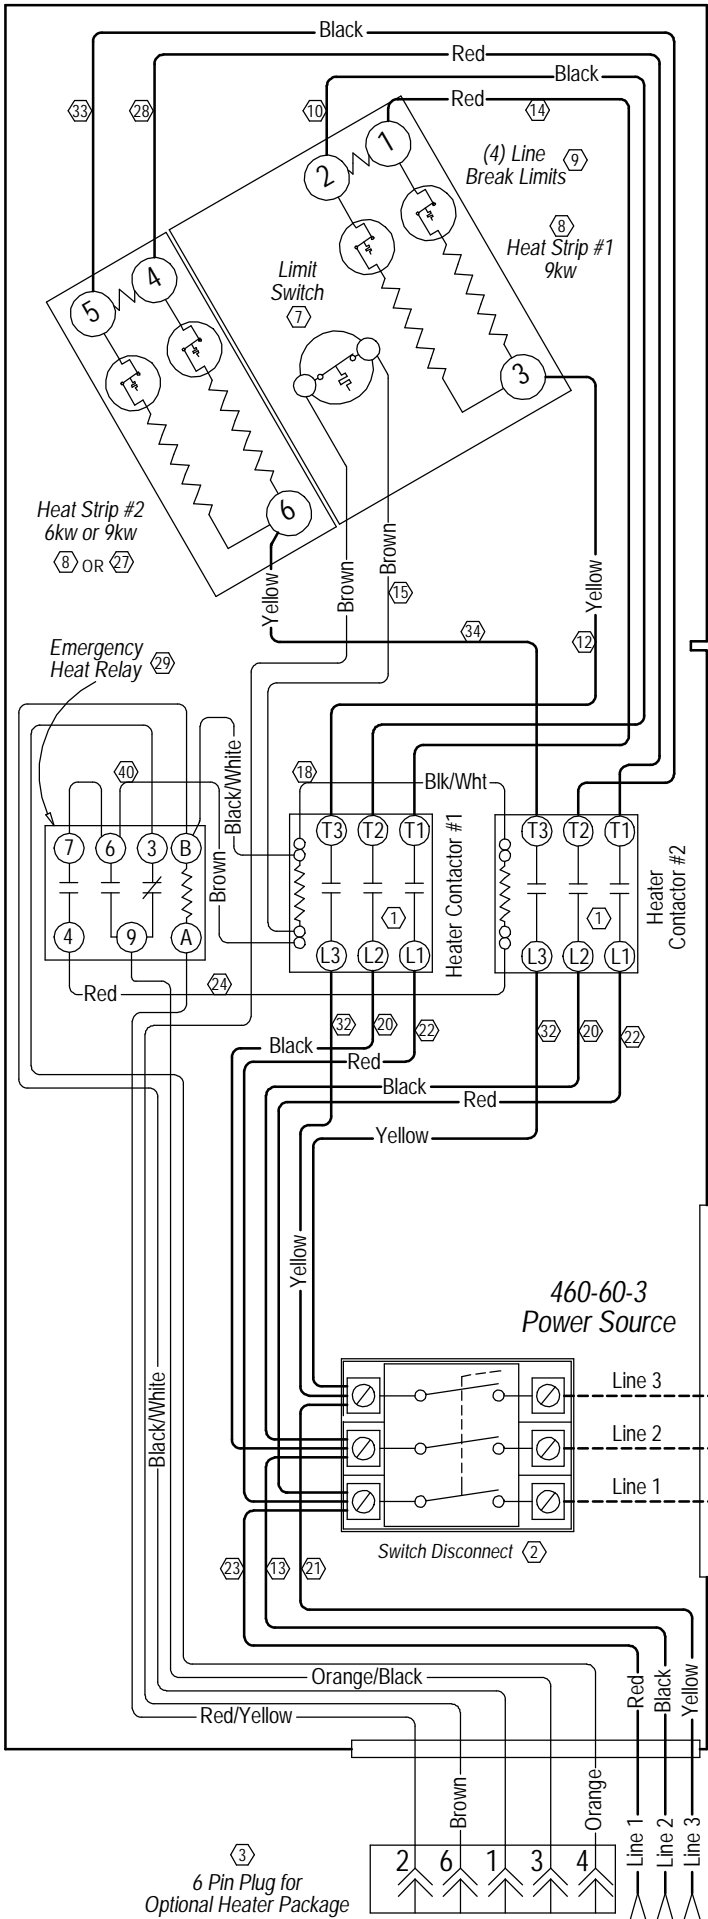

Standard Diagram

WARNING
USE COPPER CONDUCTORS
ONLY SUITABLE FOR AT LEAST
75° C.

DANGER
*ELECTRICAL SHOCK HAZARD
*DISCONNECT POWER BEFORE
SERVICING.

4116-302
Heater Package
Assembly

Ladder Diagram