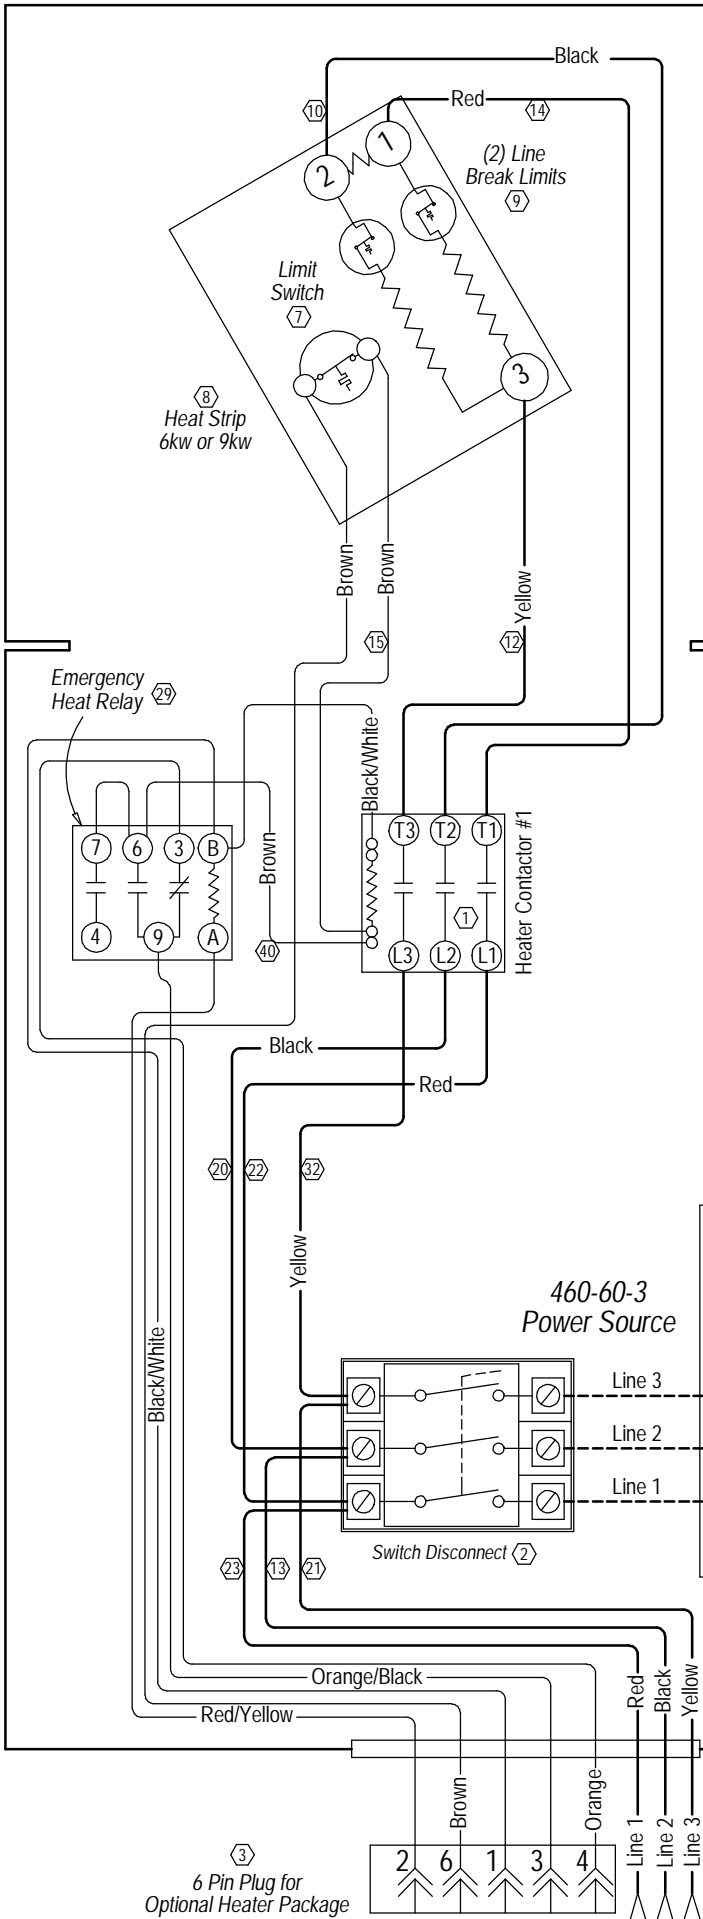

# Standard Diagram

**WARNING**  
 USE COPPER CONDUCTORS  
 ONLY SUITABLE FOR AT LEAST  
 75° C.

**DANGER**  
 \*ELECTRICAL SHOCK HAZARD  
 \*DISCONNECT POWER BEFORE  
 SERVICING.

4116-301  
 Heater Package  
 Assembly

# Ladder Diagram