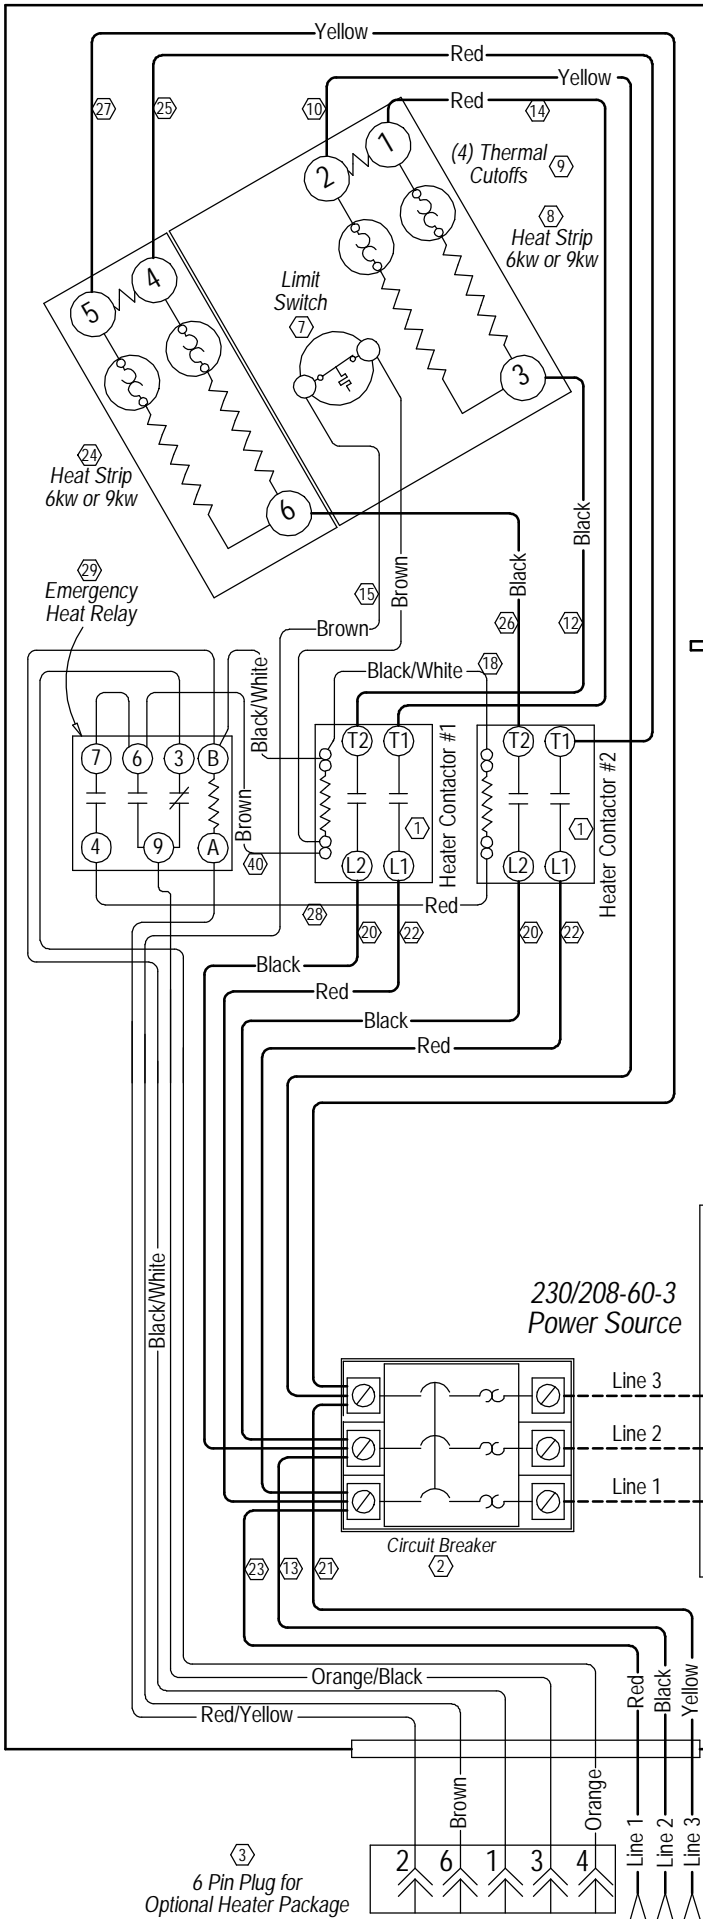

Standard Diagram

WARNING
 USE COPPER CONDUCTORS
 ONLY SUITABLE FOR AT LEAST
 75° C.

DANGER
 *ELECTRICAL SHOCK HAZARD
 *DISCONNECT POWER BEFORE
 SERVICING.

4116-202
 Heater Package
 Assembly

Ladder Diagram