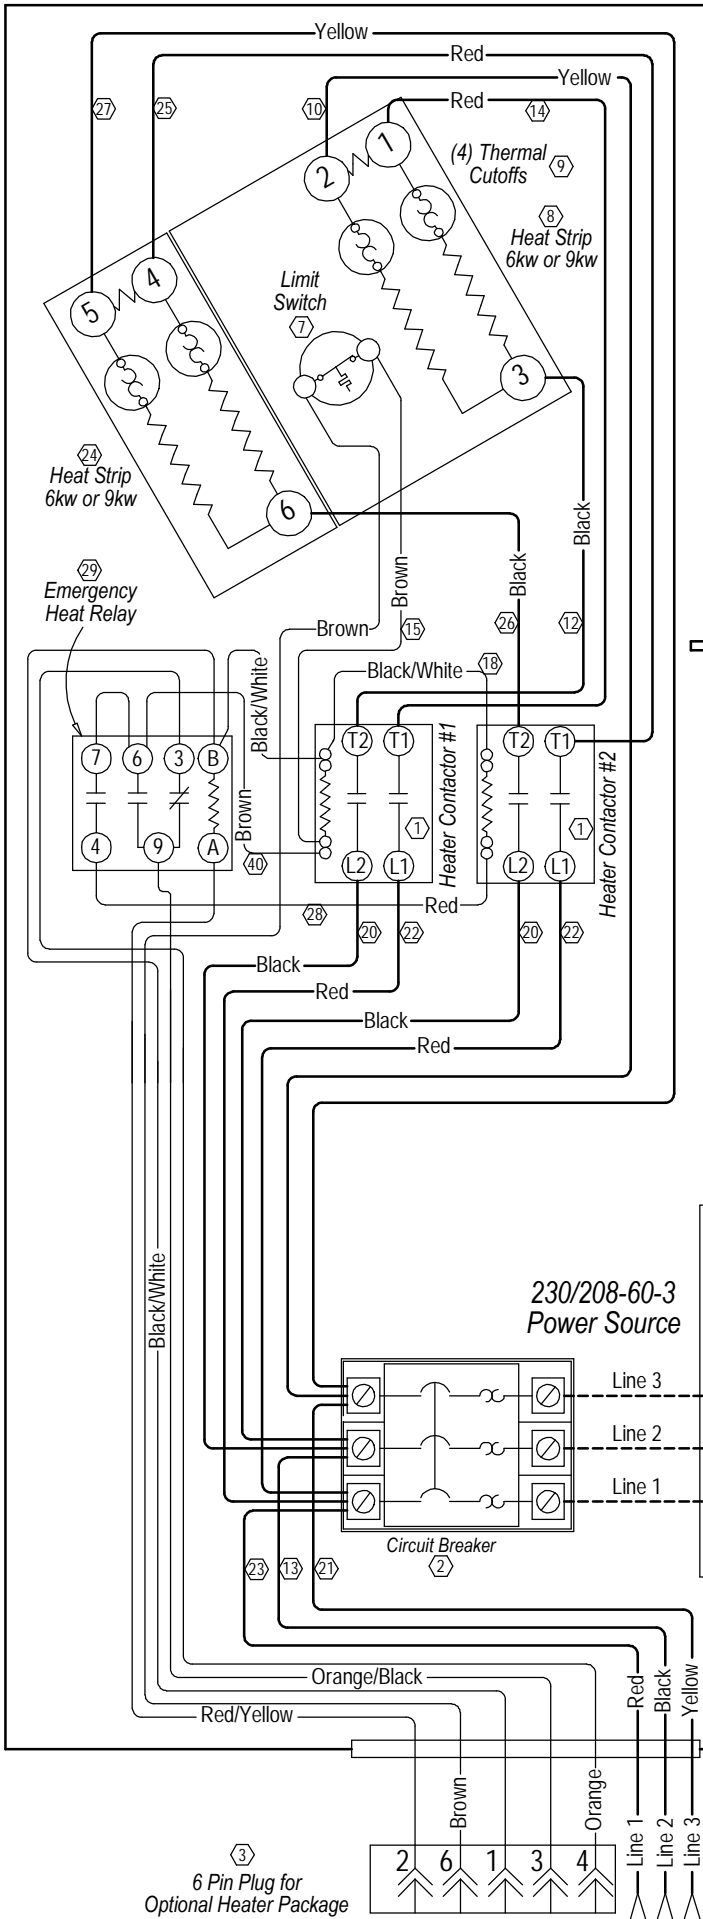

# Standard Diagram

**WARNING**  
 USE COPPER CONDUCTORS  
 ONLY SUITABLE FOR AT LEAST  
 75° C.

**DANGER**  
 \*ELECTRICAL SHOCK HAZARD  
 \*DISCONNECT POWER BEFORE  
 SERVICING.

4116-202 A  
 Heater Package  
 Assembly

# Ladder Diagram