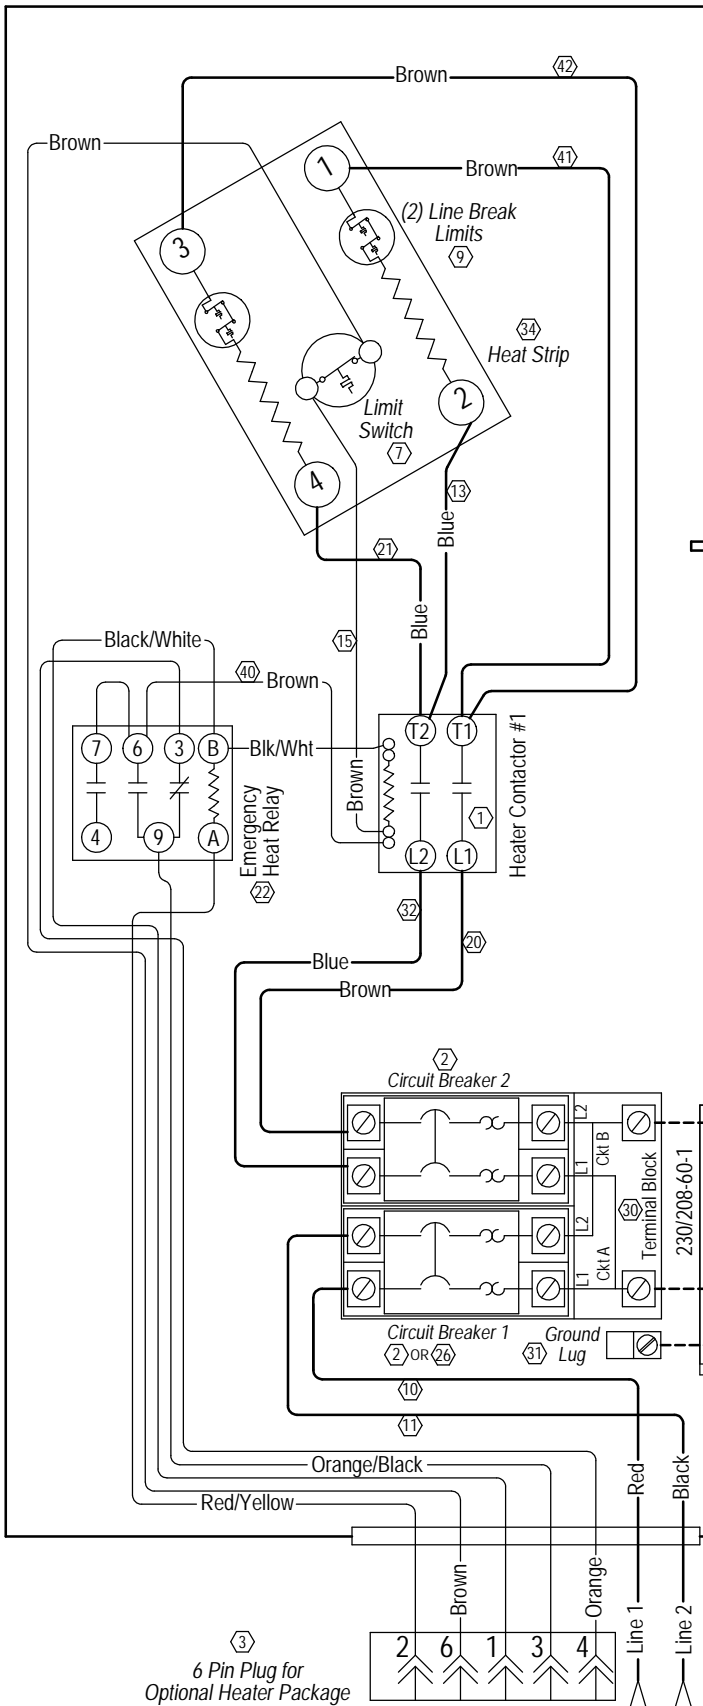

Standard Diagram

WARNING
 USE COPPER CONDUCTORS
 ONLY SUITABLE FOR AT LEAST
 75° C.

DANGER
 *ELECTRICAL SHOCK HAZARD
 *DISCONNECT POWER BEFORE
 SERVICING.

4116-113 A
 Heater Package
 Assembly

Ladder Diagram