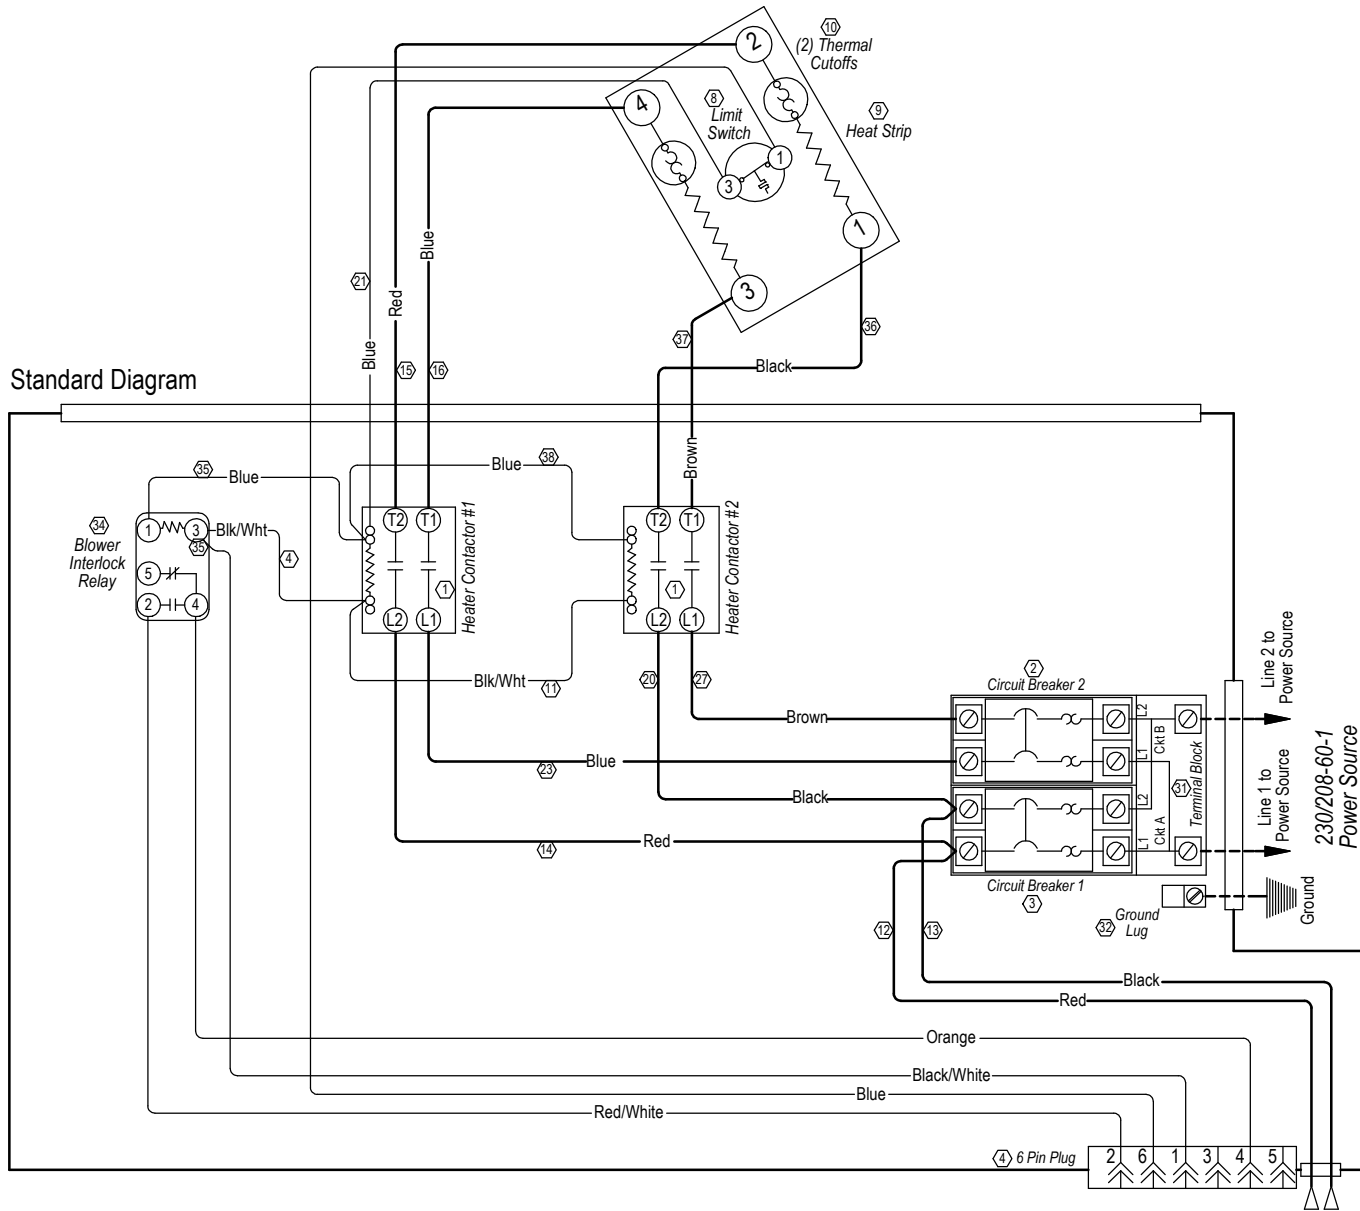

Standard Diagram

WARNING
 USE COPPER CONDUCTORS
 ONLY SUITABLE FOR AT LEAST
 75° C.

DANGER
 *ELECTRICAL SHOCK HAZARD
 *DISCONNECT POWER BEFORE
 SERVICING.

4116-108 B

Heater Package
 Assembly

Ladder Diagram