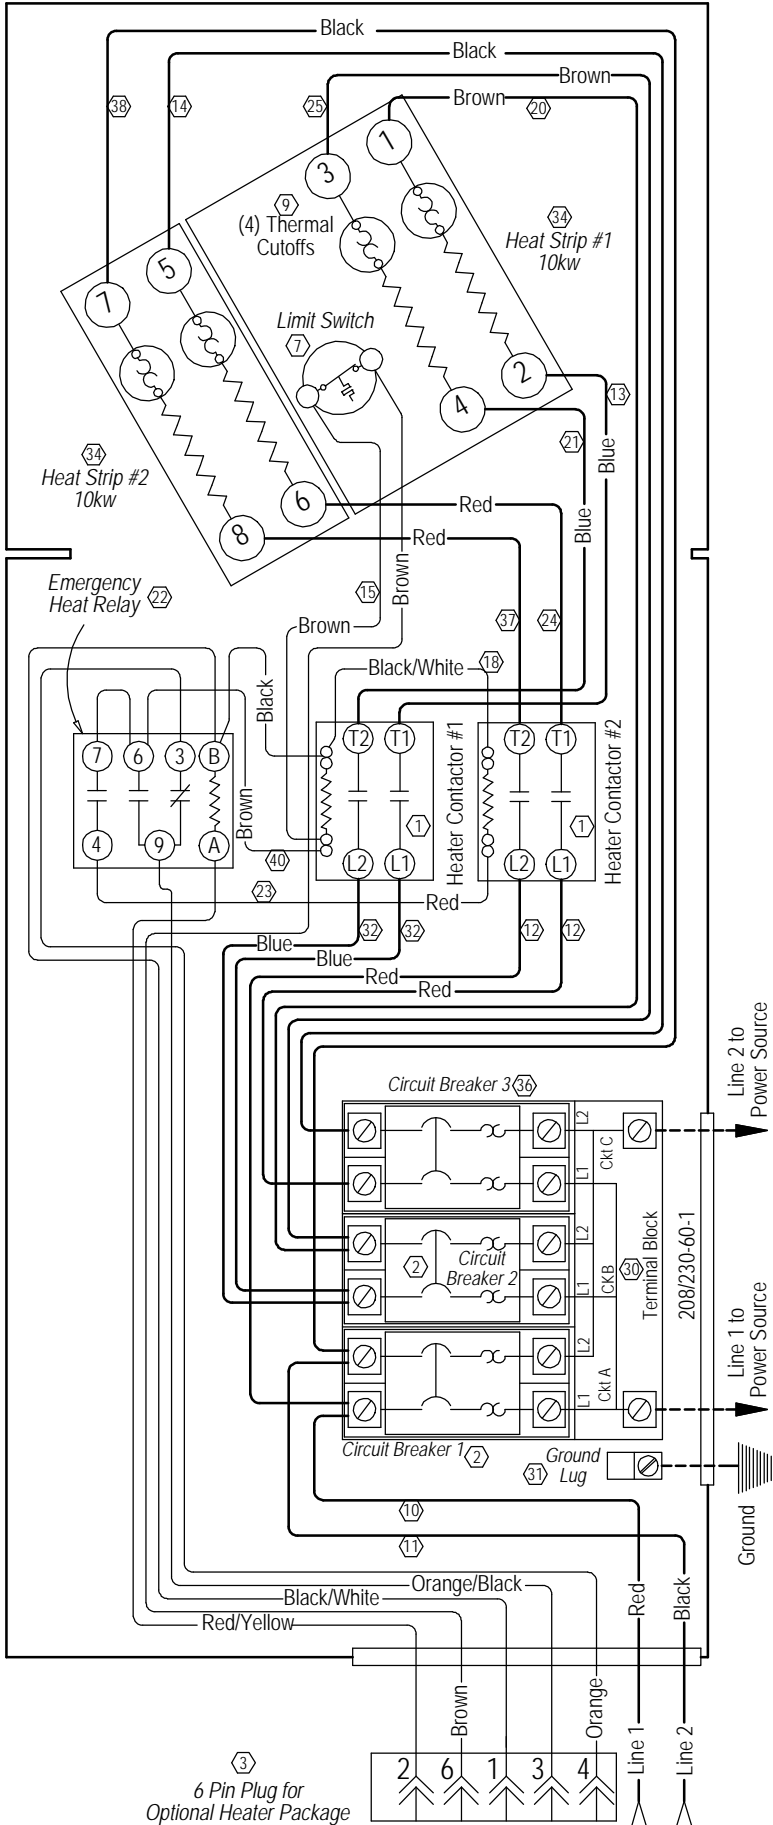

# Standard Diagram

**WARNING**  
USE COPPER CONDUCTORS  
ONLY SUITABLE FOR AT LEAST  
75° C.

**DANGER**  
\*ELECTRICAL SHOCK HAZARD  
\*DISCONNECT POWER BEFORE  
SERVICING.

4116-105  
Heater Package  
Assembly

# Ladder Diagram