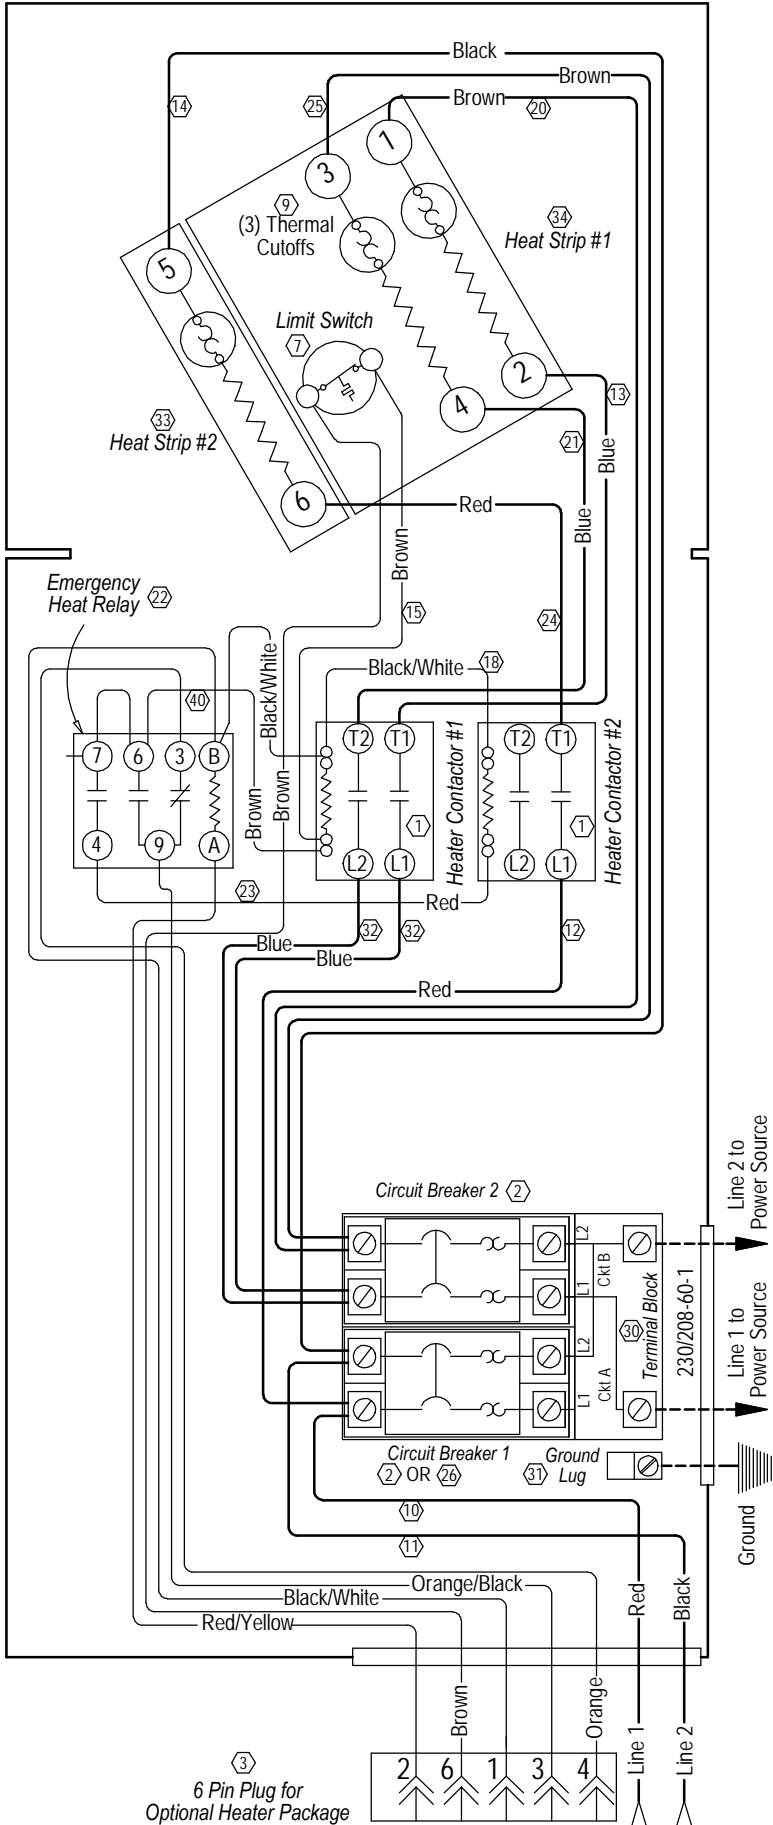

# Standard Diagram

**WARNING**  
USE COPPER CONDUCTORS  
ONLY SUITABLE FOR AT LEAST  
75° C.

**DANGER**  
\*ELECTRICAL SHOCK HAZARD  
\*DISCONNECT POWER BEFORE  
SERVICING.

4116-104 A  
Heater Package  
Assembly

# Ladder Diagram