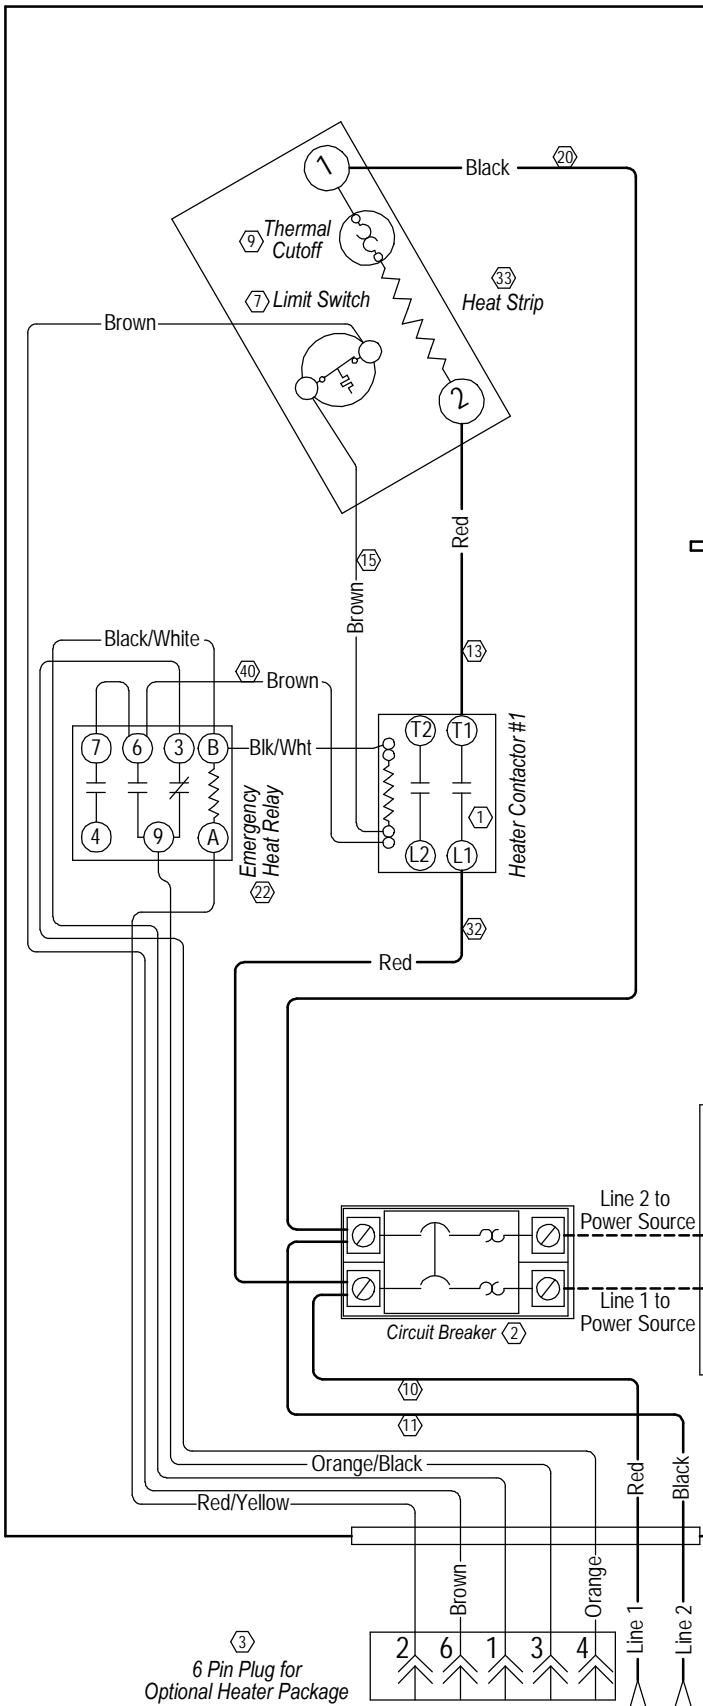

Standard Diagram

WARNING
 USE COPPER CONDUCTORS
 ONLY SUITABLE FOR AT LEAST
 75° C.

DANGER
 *ELECTRICAL SHOCK HAZARD
 *DISCONNECT POWER BEFORE
 SERVICING.

4116-101 A
 Heater Package
 Assembly

Ladder Diagram