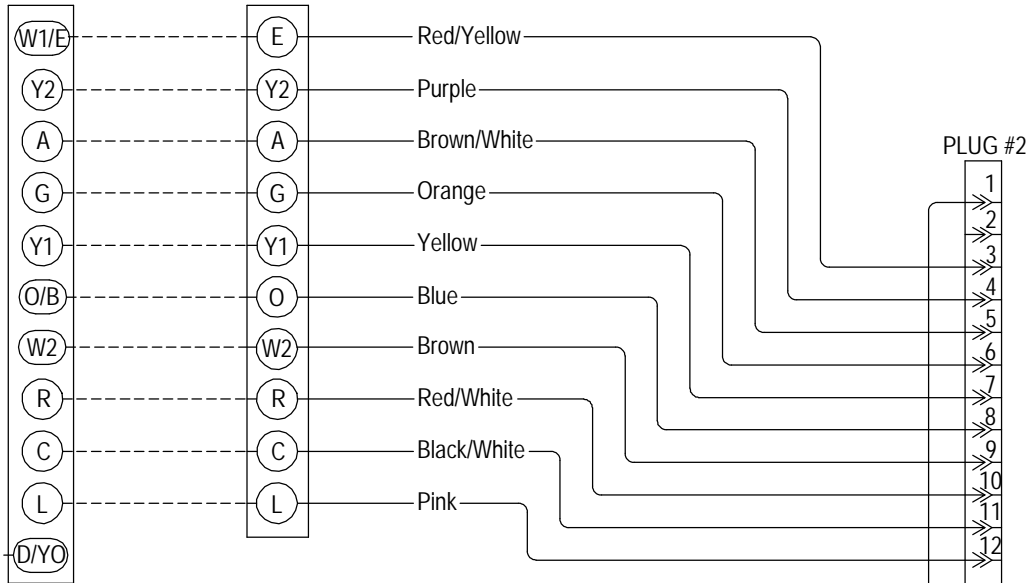

Temp. and Humidity
Controller
Part #8403-060

Low Voltage
Terminal Strip

CO2 Controller
Part #8403-056

Terminal
Strip

PLUG #1