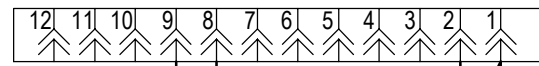

ACTUATOR

Red/White

Black/White

Yellow

EXTENSION CABLE

Black/White

Red/White

Black/White