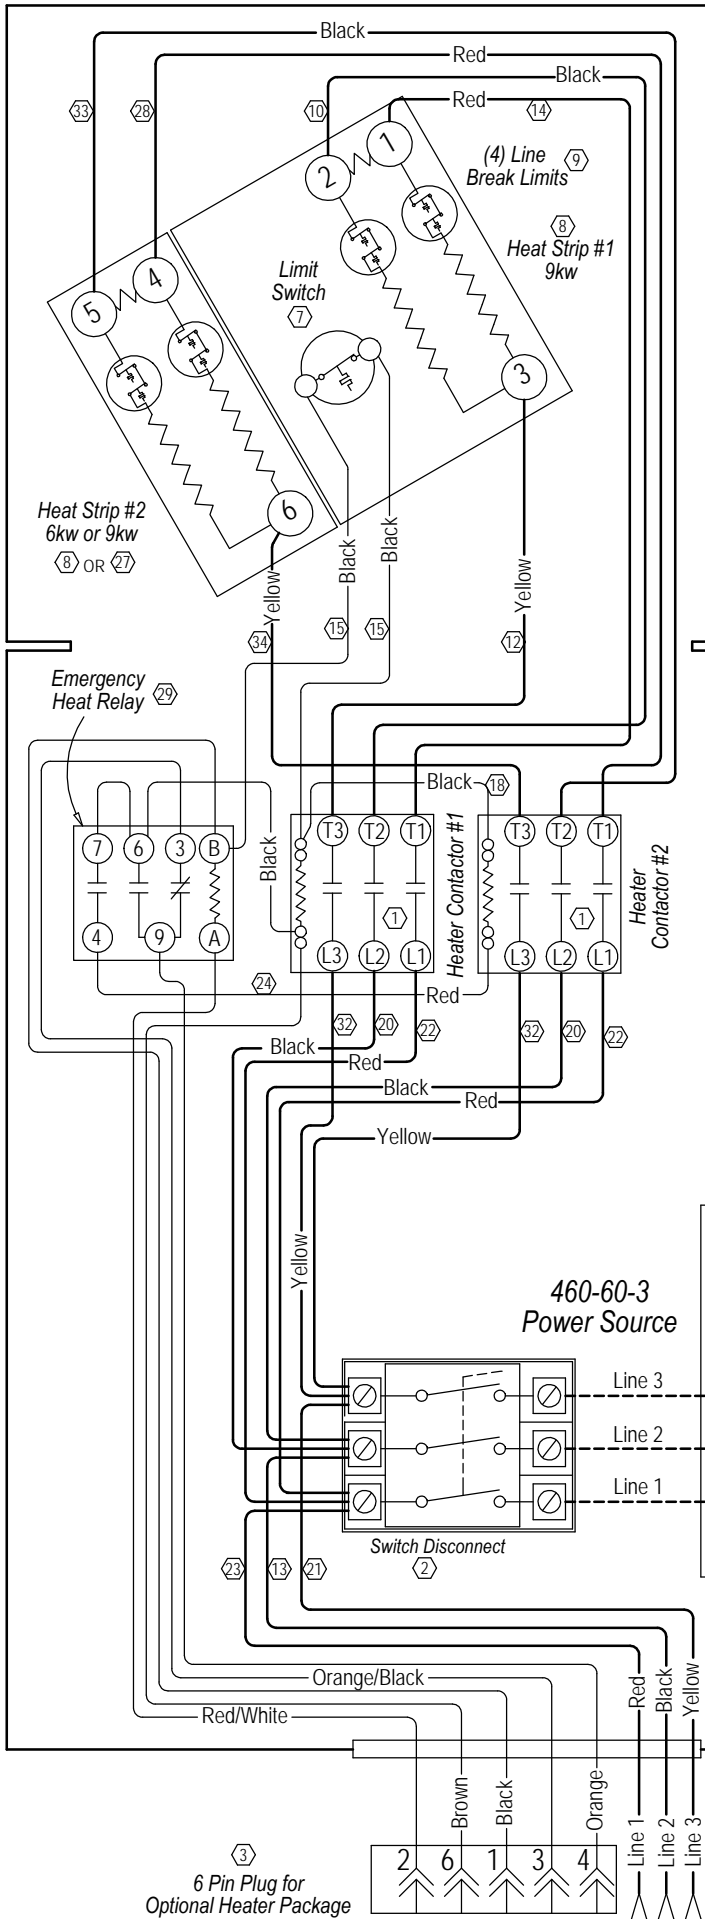

Standard Diagram

WARNING
USE COPPER CONDUCTORS
ONLY SUITABLE FOR AT LEAST
75° C.

DANGER
*ELECTRICAL SHOCK HAZARD
*DISCONNECT POWER BEFORE
SERVICING.

4112-302

Heater Package
Assembly

Ladder Diagram