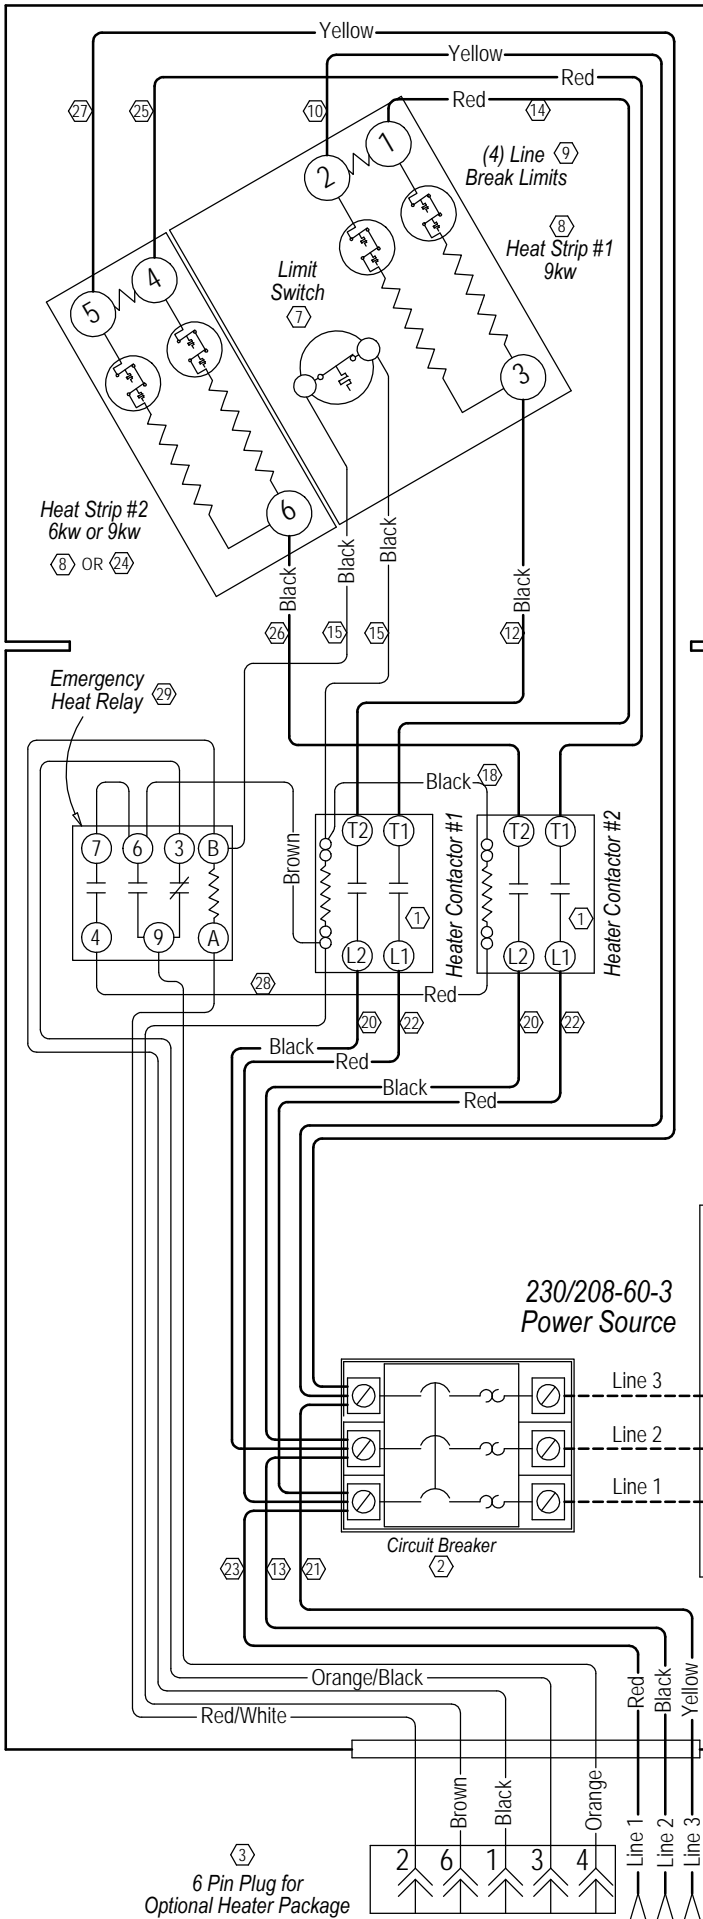

Standard Diagram

WARNING
USE COPPER CONDUCTORS
ONLY SUITABLE FOR AT LEAST
75° C.

DANGER
*ELECTRICAL SHOCK HAZARD
*DISCONNECT POWER BEFORE
SERVICING.

4112-204

Heater Package
Assembly

Ladder Diagram