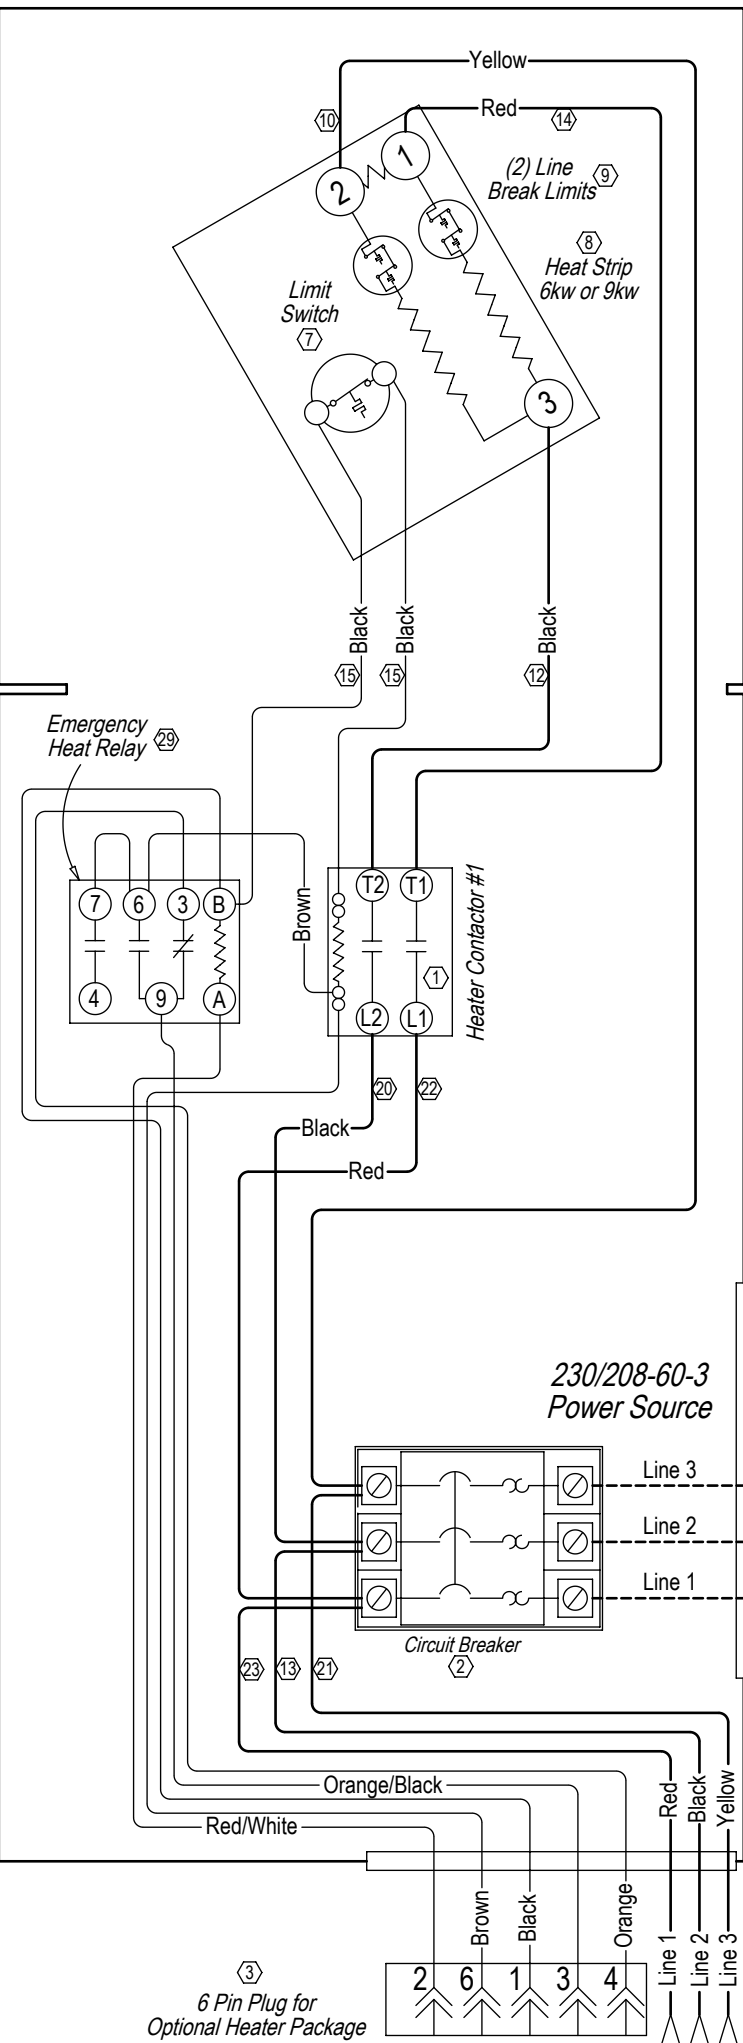

Standard Diagram

WARNING
 USE COPPER CONDUCTORS
 ONLY SUITABLE FOR AT LEAST
 75° C.

DANGER
 *ELECTRICAL SHOCK HAZARD
 *DISCONNECT POWER BEFORE
 SERVICING.

4112-203 A
 Heater Package
 Assembly

Ladder Diagram