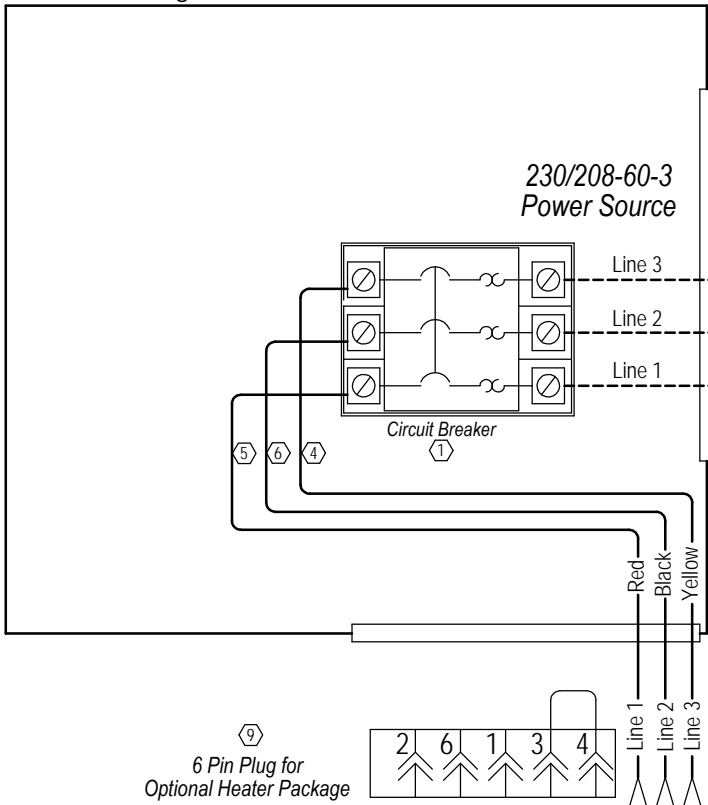

4112-200

Heater Package Assembly

WARNING
USE COPPER CONDUCTORS
ONLY SUITABLE FOR AT LEAST
75° C.

DANGER
*ELECTRICAL SHOCK HAZARD
*DISCONNECT POWER BEFORE
SERVICING.

Standard Diagram

Ladder Diagram