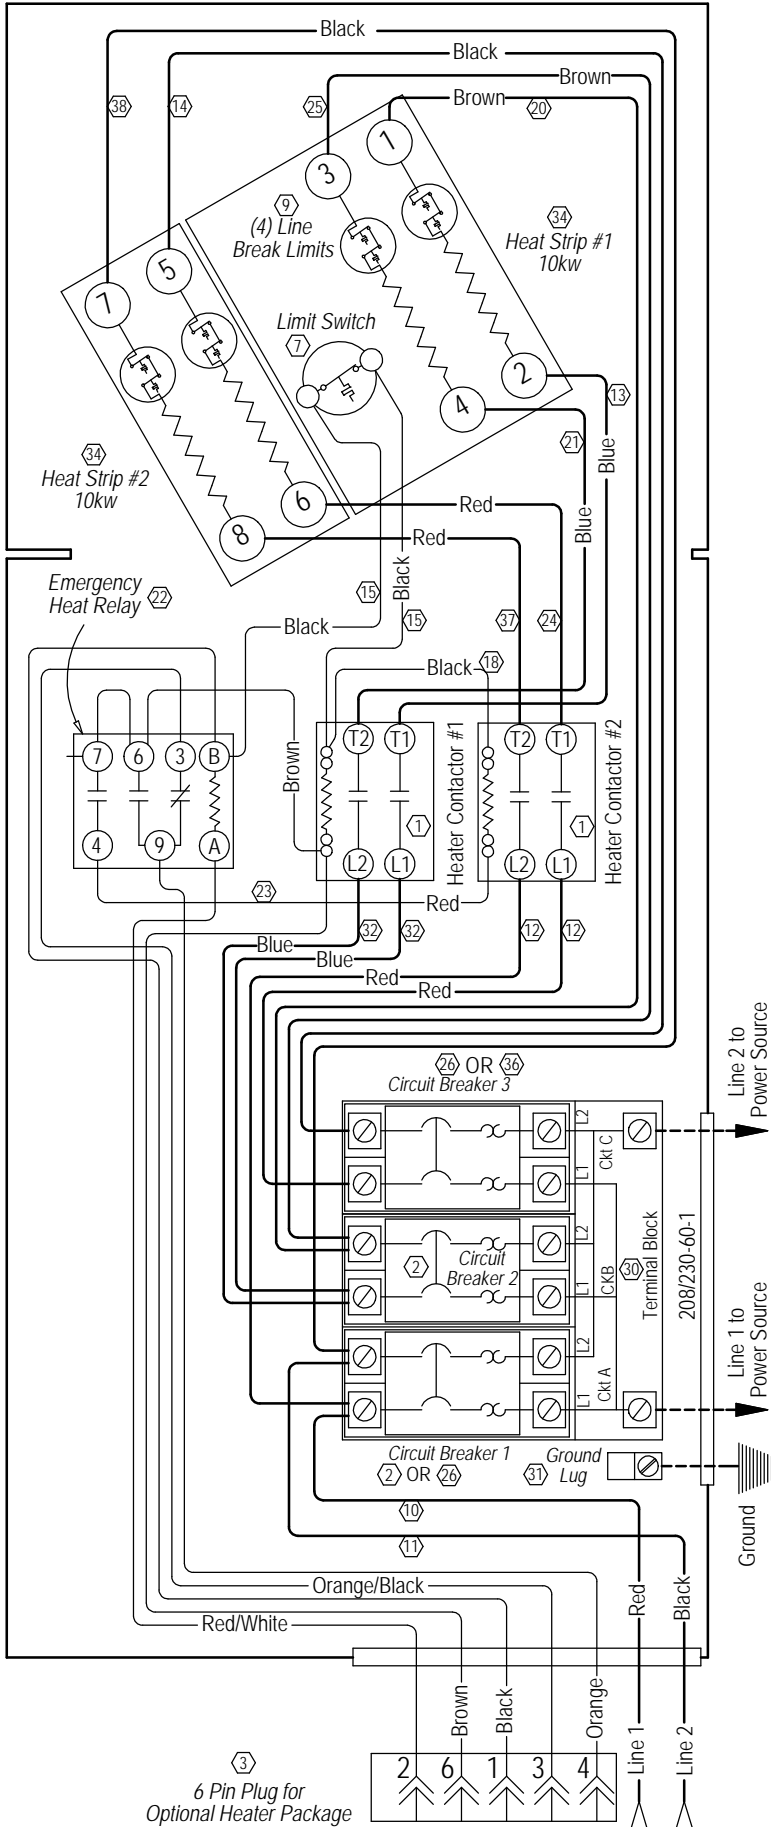

Standard Diagram

WARNING
USE COPPER CONDUCTORS
ONLY SUITABLE FOR AT LEAST
75° C.

DANGER
*ELECTRICAL SHOCK HAZARD
*DISCONNECT POWER BEFORE
SERVICING.

4112-105
Heater Package
Assembly

Ladder Diagram