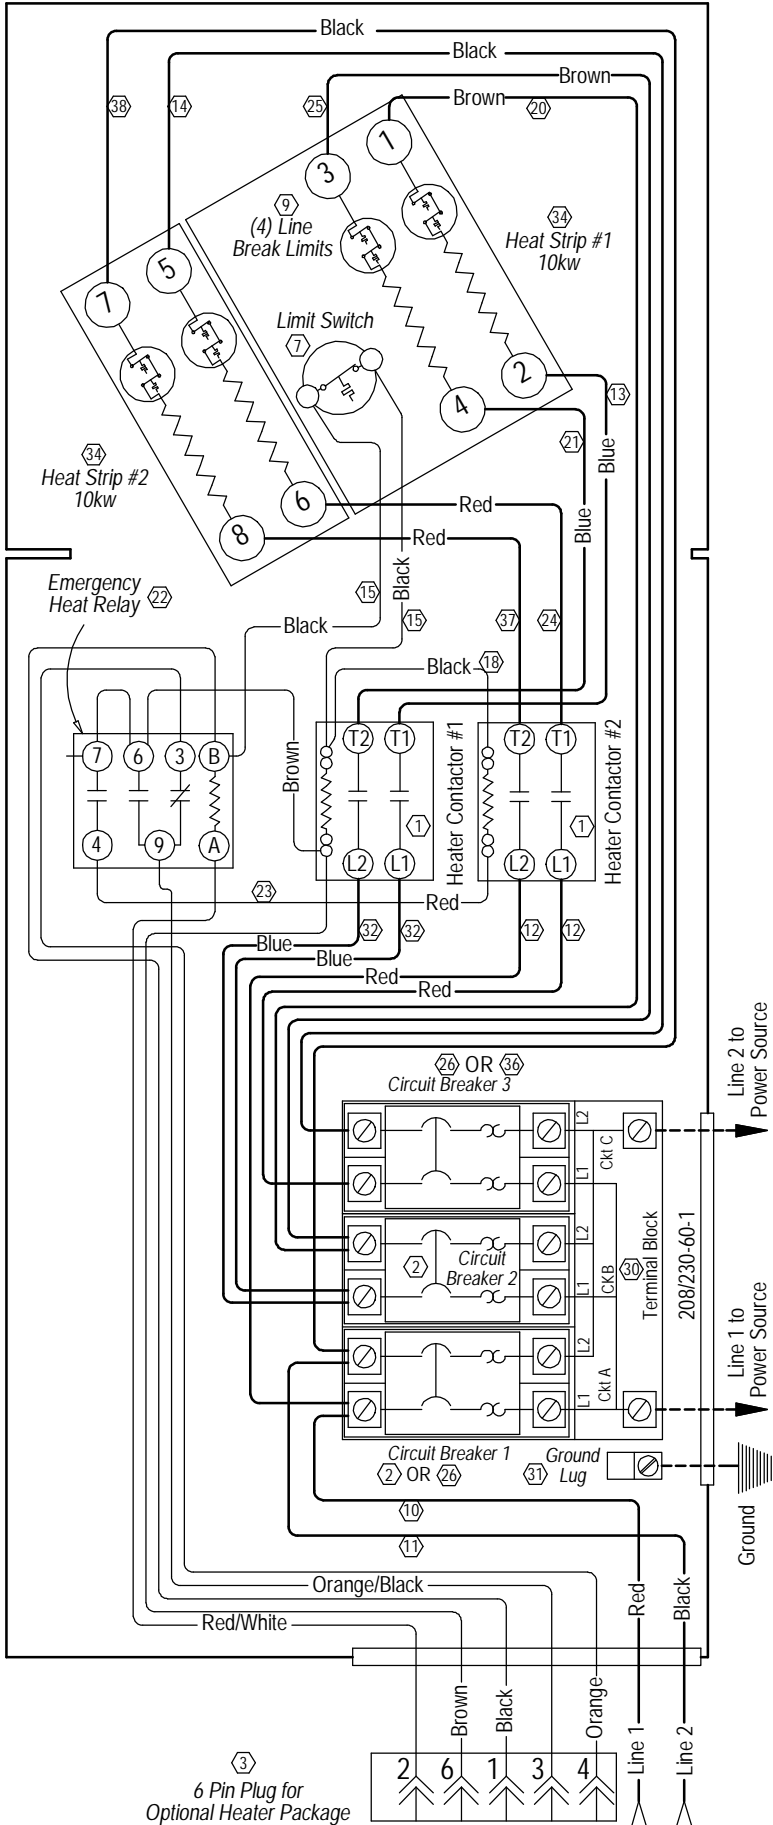

Standard Diagram

WARNING
USE COPPER CONDUCTORS
ONLY SUITABLE FOR AT LEAST
75° C.

DANGER
*ELECTRICAL SHOCK HAZARD
*DISCONNECT POWER BEFORE
SERVICING.

4112-105 A
Heater Package
Assembly

Ladder Diagram