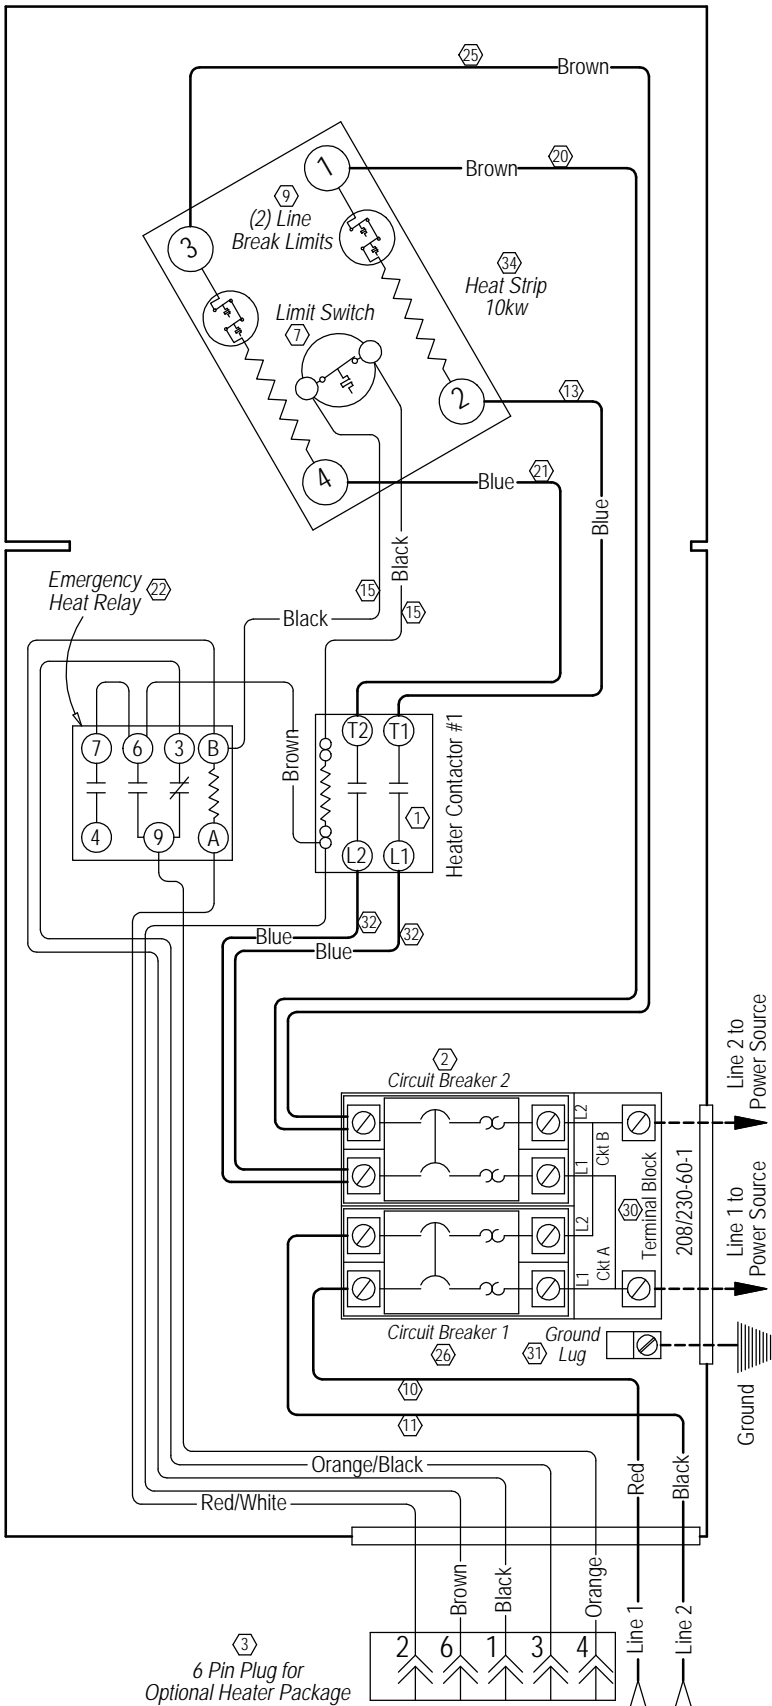

Standard Diagram

WARNING
 USE COPPER CONDUCTORS
 ONLY SUITABLE FOR AT LEAST
 75° C.

DANGER
 *ELECTRICAL SHOCK HAZARD
 *DISCONNECT POWER BEFORE
 SERVICING.

4112-103

Heater Package
 Assembly

Ladder Diagram