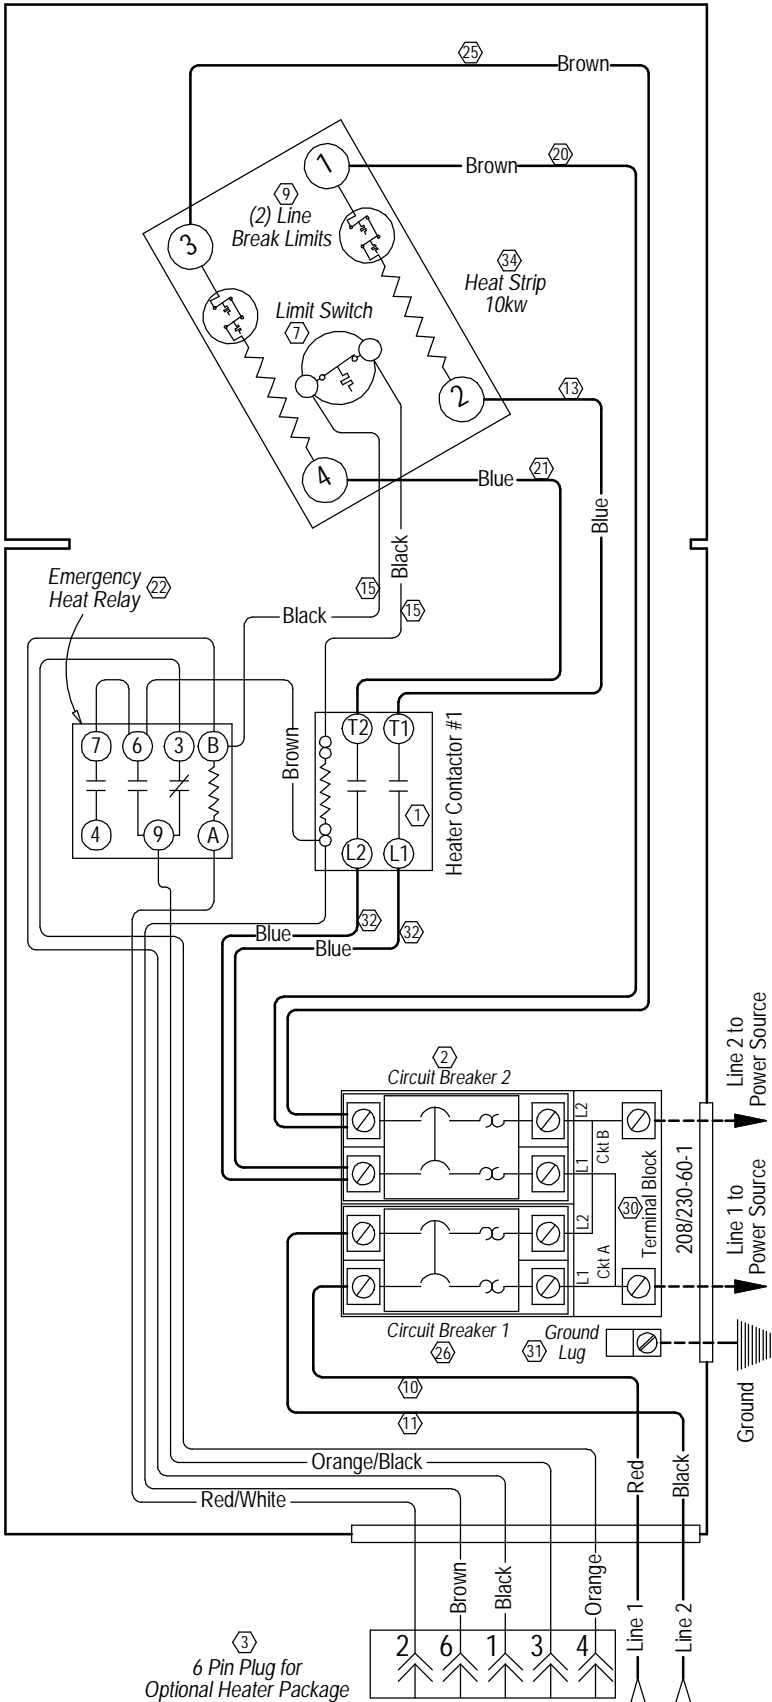

Standard Diagram

WARNING
 USE COPPER CONDUCTORS
 ONLY SUITABLE FOR AT LEAST
 75° C.

DANGER
 *ELECTRICAL SHOCK HAZARD
 *DISCONNECT POWER BEFORE
 SERVICING.

4112-103 A

Heater Package
 Assembly

Ladder Diagram