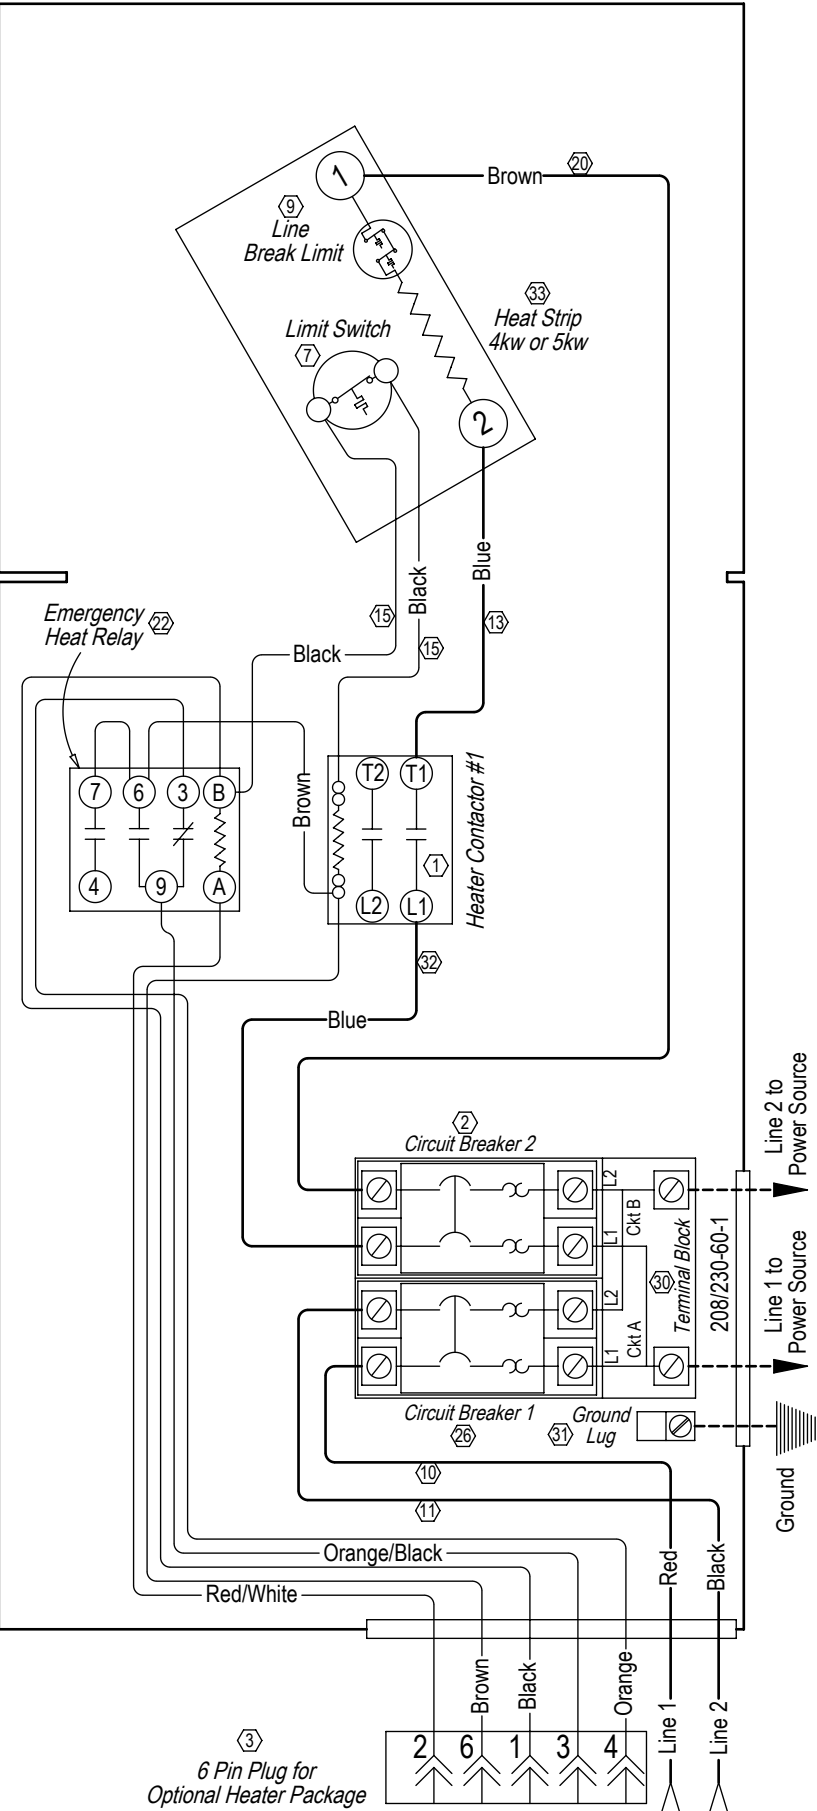

Standard Diagram

WARNING
 USE COPPER CONDUCTORS
 ONLY SUITABLE FOR AT LEAST
 75° C.

DANGER
 *ELECTRICAL SHOCK HAZARD
 *DISCONNECT POWER BEFORE
 SERVICING.

4112-101 A
 Heater Package
 Assembly

Ladder Diagram