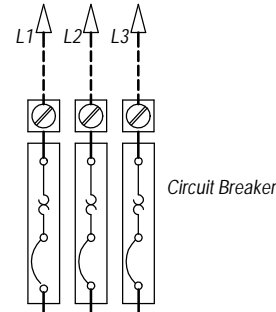

WARNING
USE COPPER CONDUCTORS
ONLY SUITABLE FOR AT LEAST
75° C.

DANGER
ELECTRICAL SHOCK HAZARD
DISCONNECT POWER BEFORE
SERVICING.

Standard Diagram

230/208-60-3
220/200-50-3
PER NAMEPLATE

Ladder Diagram