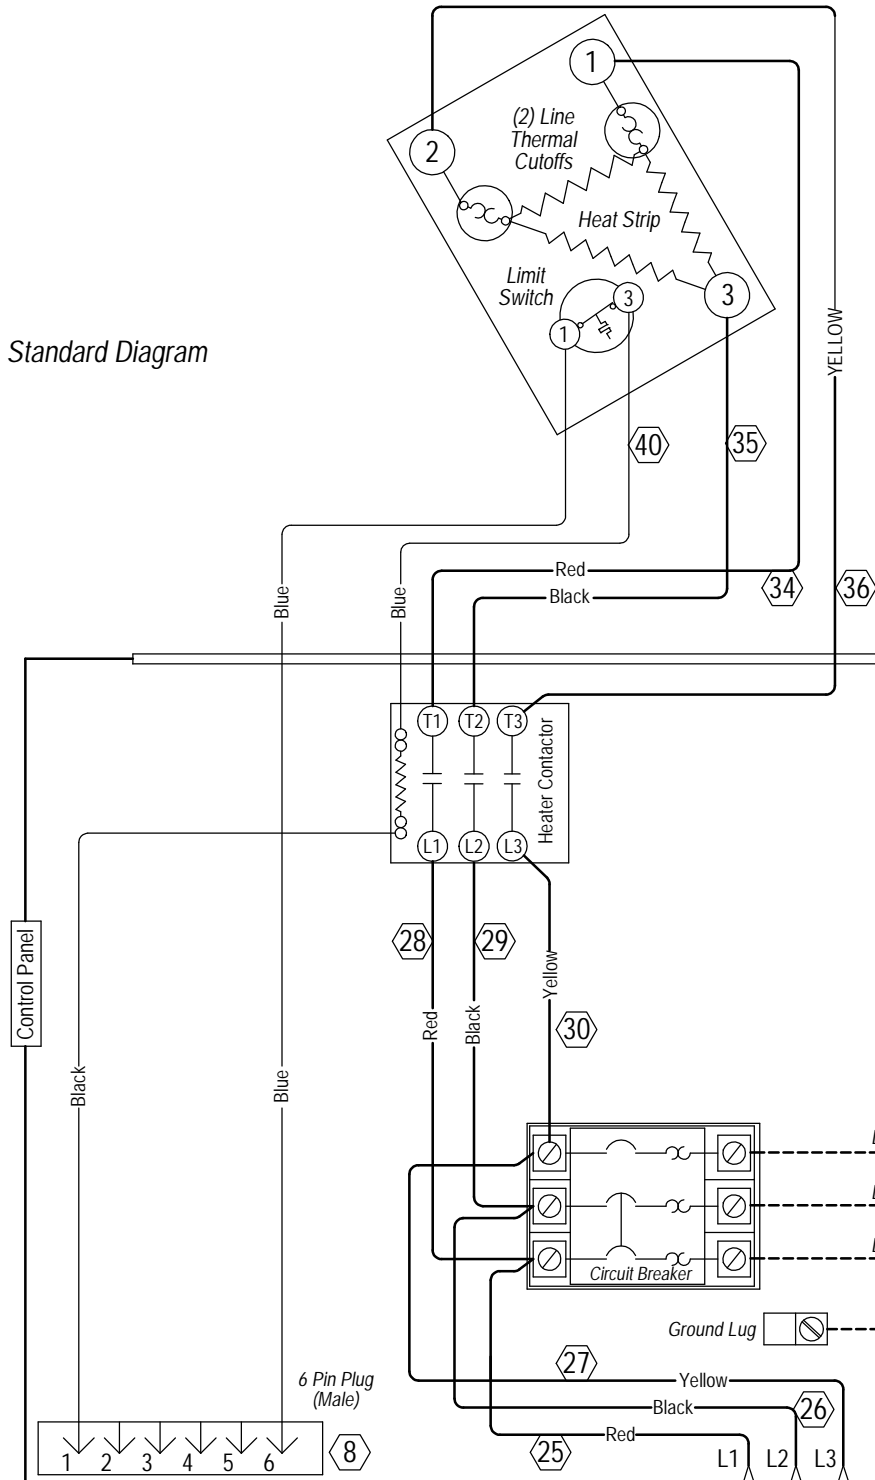

WARNING
USE COPPER CONDUCTORS
ONLY SUITABLE FOR AT LEAST
75° C.

DANGER
ELECTRICAL SHOCK HAZARD
DISCONNECT POWER BEFORE
SERVICING.

Standard Diagram

230/208-60-3
220/200-50-3
PER NAMEPLATE

Ladder Diagram