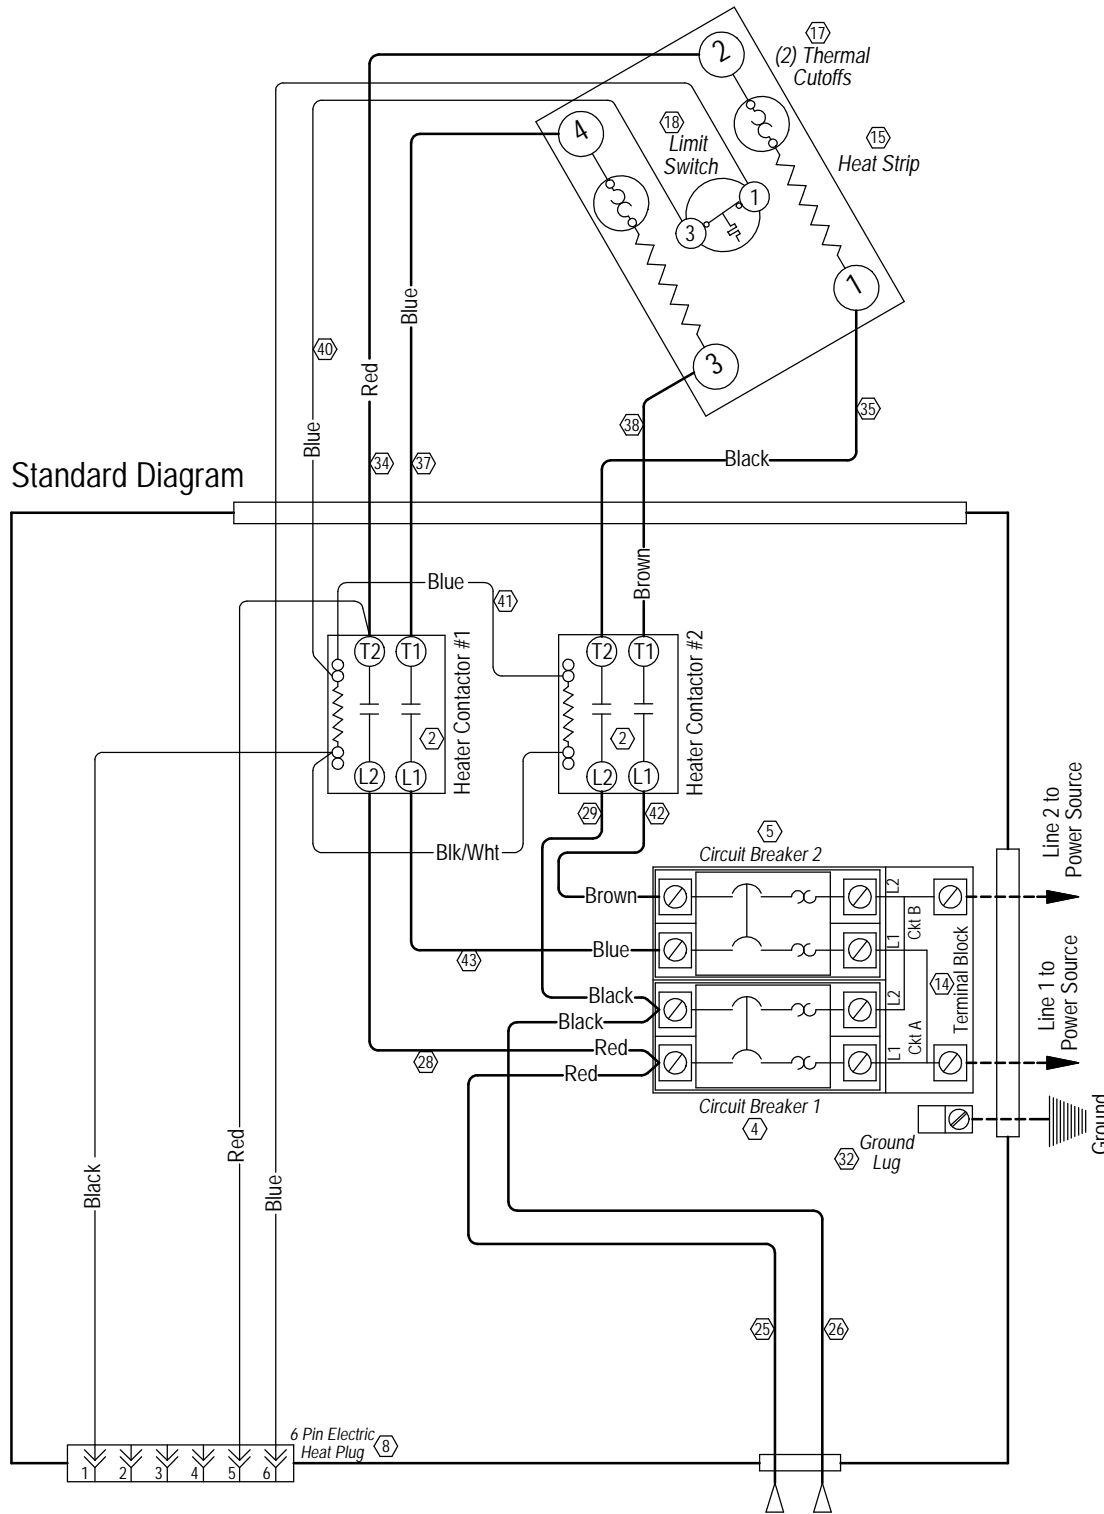

Standard Diagram

WARNING
USE COPPER CONDUCTORS
ONLY SUITABLE FOR AT LEAST
75° C.

DANGER
*ELECTRICAL SHOCK HAZARD
*DISCONNECT POWER BEFORE
SERVICING.

4097-1014

Heater Package
Assembly

Ladder Diagram