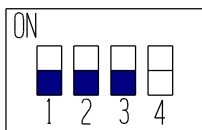

⚠ OPTION SWITCH SETTING

- SWITCH #1 "OFF"
- SWITCH #2 "OFF"
- SWITCH #3 "OFF"
- SWITCH #4 SEE THERMOSTAT
INSTALLATION INSTRUCTIONS

	FACTORY WIRING	FIELD WIRING
LOW VOLTAGE	_____	-----
HIGH VOLTAGE	—————	-----