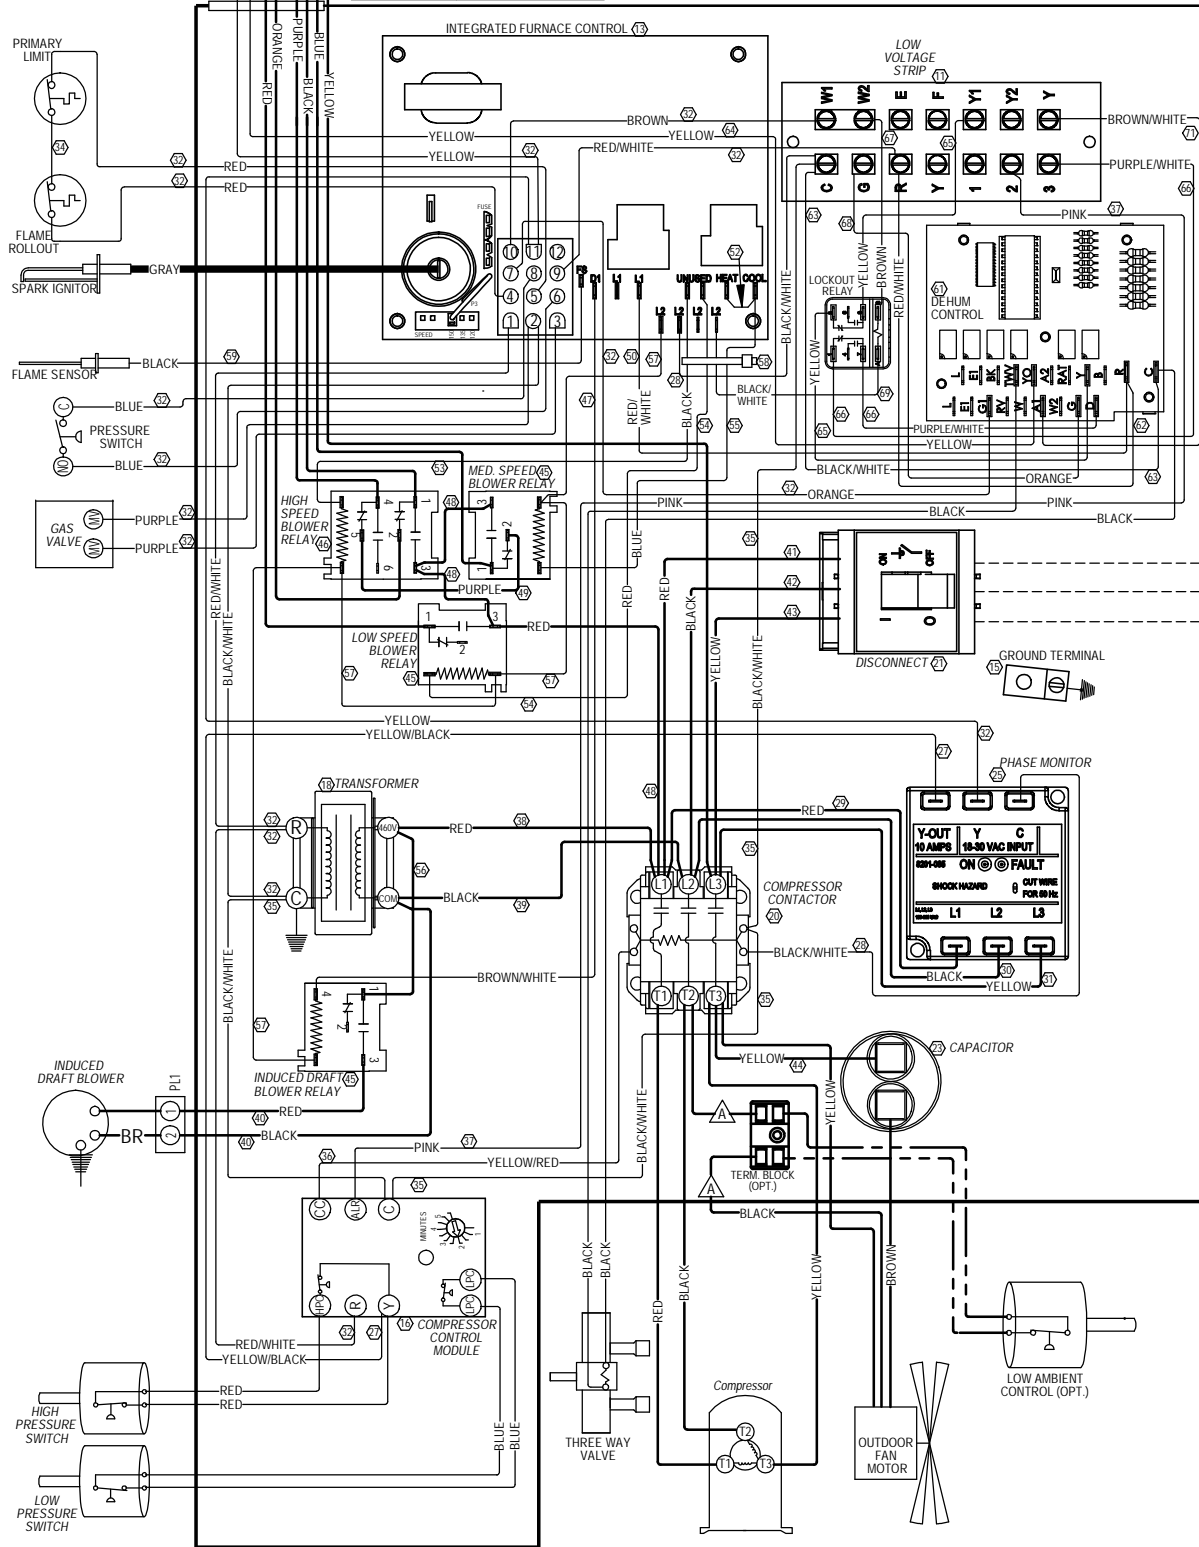

BLOWER SPEED COLOR CODE	
HIGH	BLACK
MEDIUM	BLUE
LOW	RED
AUX	PURPLE/ORANGE

L1
L2
L3
460-60-3

Model	Fur Capacitor
W30350C	5.070
W36350C	5.070
W42350C	1.530

USE COPPER CONDUCTORS SUITABLE FOR AT LEAST 75° C

Wire Identification numbers for Bard use only.

IF ANY ORIGINAL WIRE AS SUPPLIED WITH THE APPLIANCE MUST BE REPLACED, IT MUST BE REPLACED WITH WIRING MATERIAL HAVING A TEMPERATURE RATING OF AT LEAST 105° C EXCEPT THE IGNITION CABLE WHICH IS 250° C HIGH VOLTAGE CABLE

	Factory	Field	Optional
High Voltage	---	---	---
Low Voltage	---	---	---

WIRES CONNECT IF OPTION NOT USED