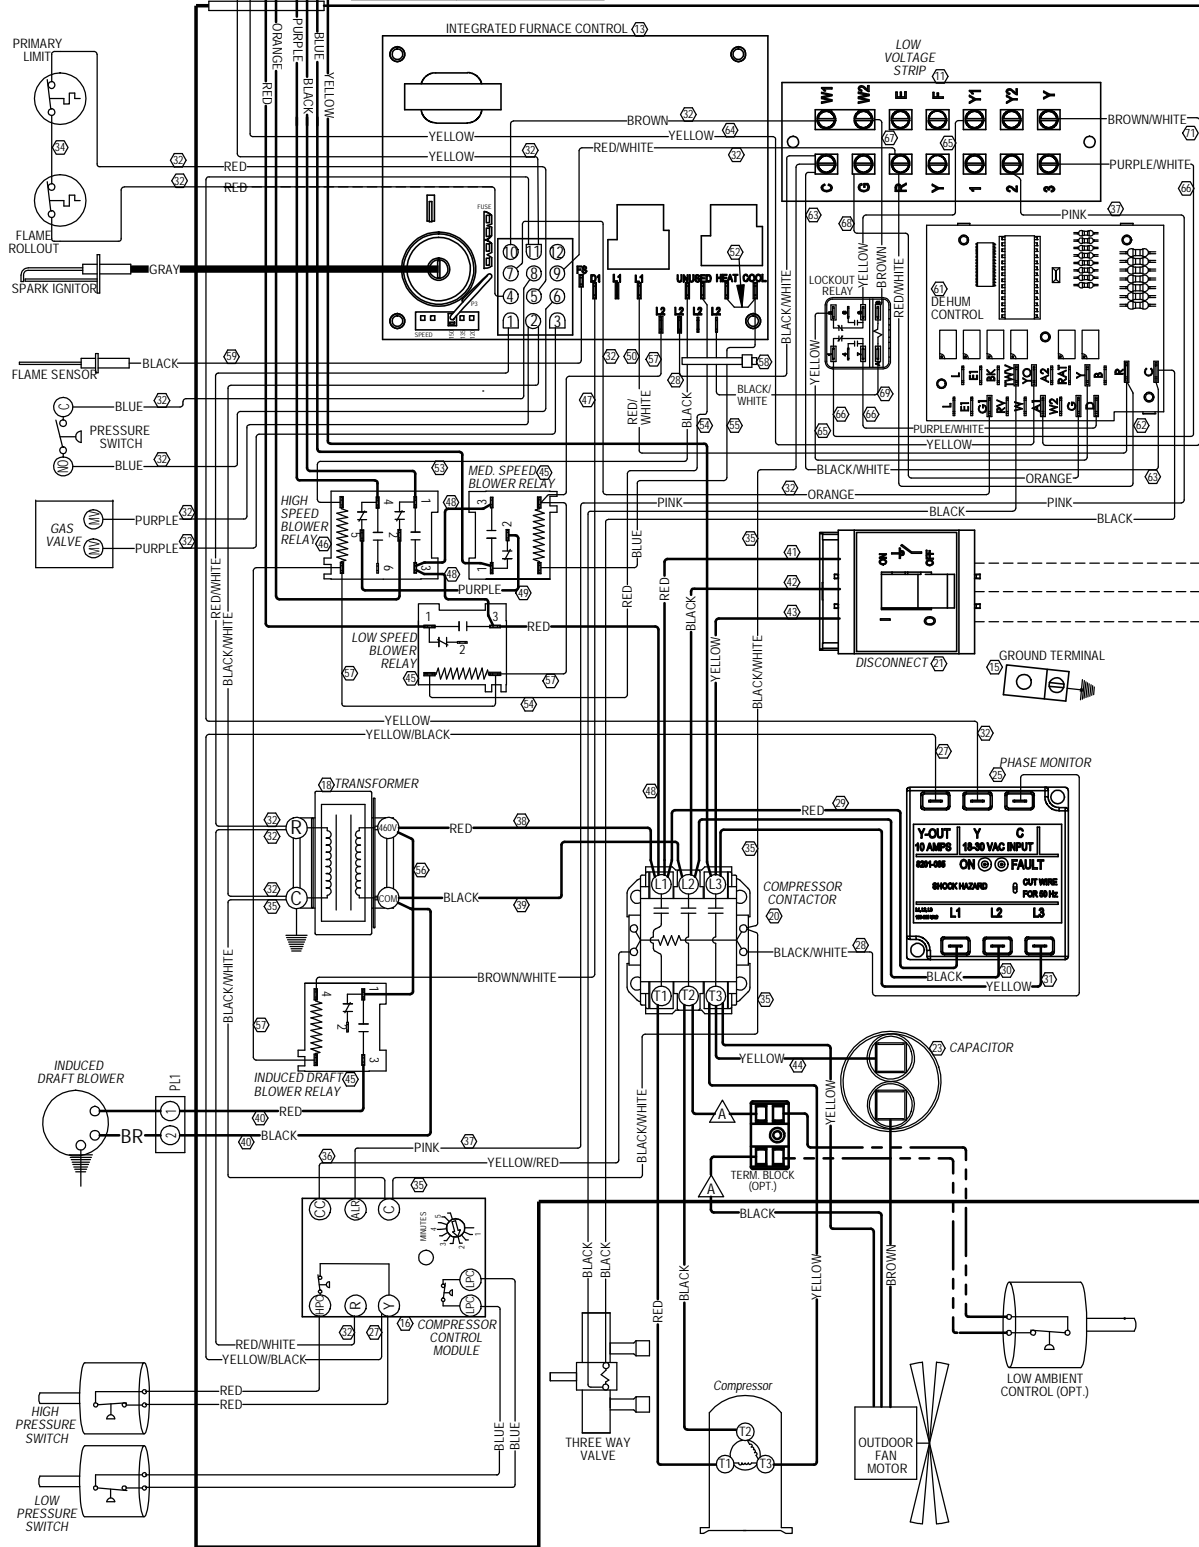

BLOWER SPEED COLOR CODE	
HIGH	BLACK
MEDIUM	BLUE
LOW	RED
AUX	PURPLE/ORANGE

460-60-3

Model	Fan Capacitor
W30C20C	62/0
W36C20C	62/0
W42C20C	162/0

USE COPPER CONDUCTORS SUITABLE FOR AT LEAST 75° C

Wire Identification numbers for Bard use only.

IF ANY ORIGINAL WIRE AS SUPPLIED WITH THE APPLIANCE MUST BE REPLACED, IT MUST BE REPLACED WITH WIRING MATERIAL HAVING A TEMPERATURE RATING OF AT LEAST 105° C EXCEPT THE IGNITION CABLE WHICH IS 250° C HIGH VOLTAGE CABLE

	Factory	Field	Optional
High Voltage	---	---	---
Low Voltage	---	---	---

WIRES CONNECT IF OPTION NOT USED