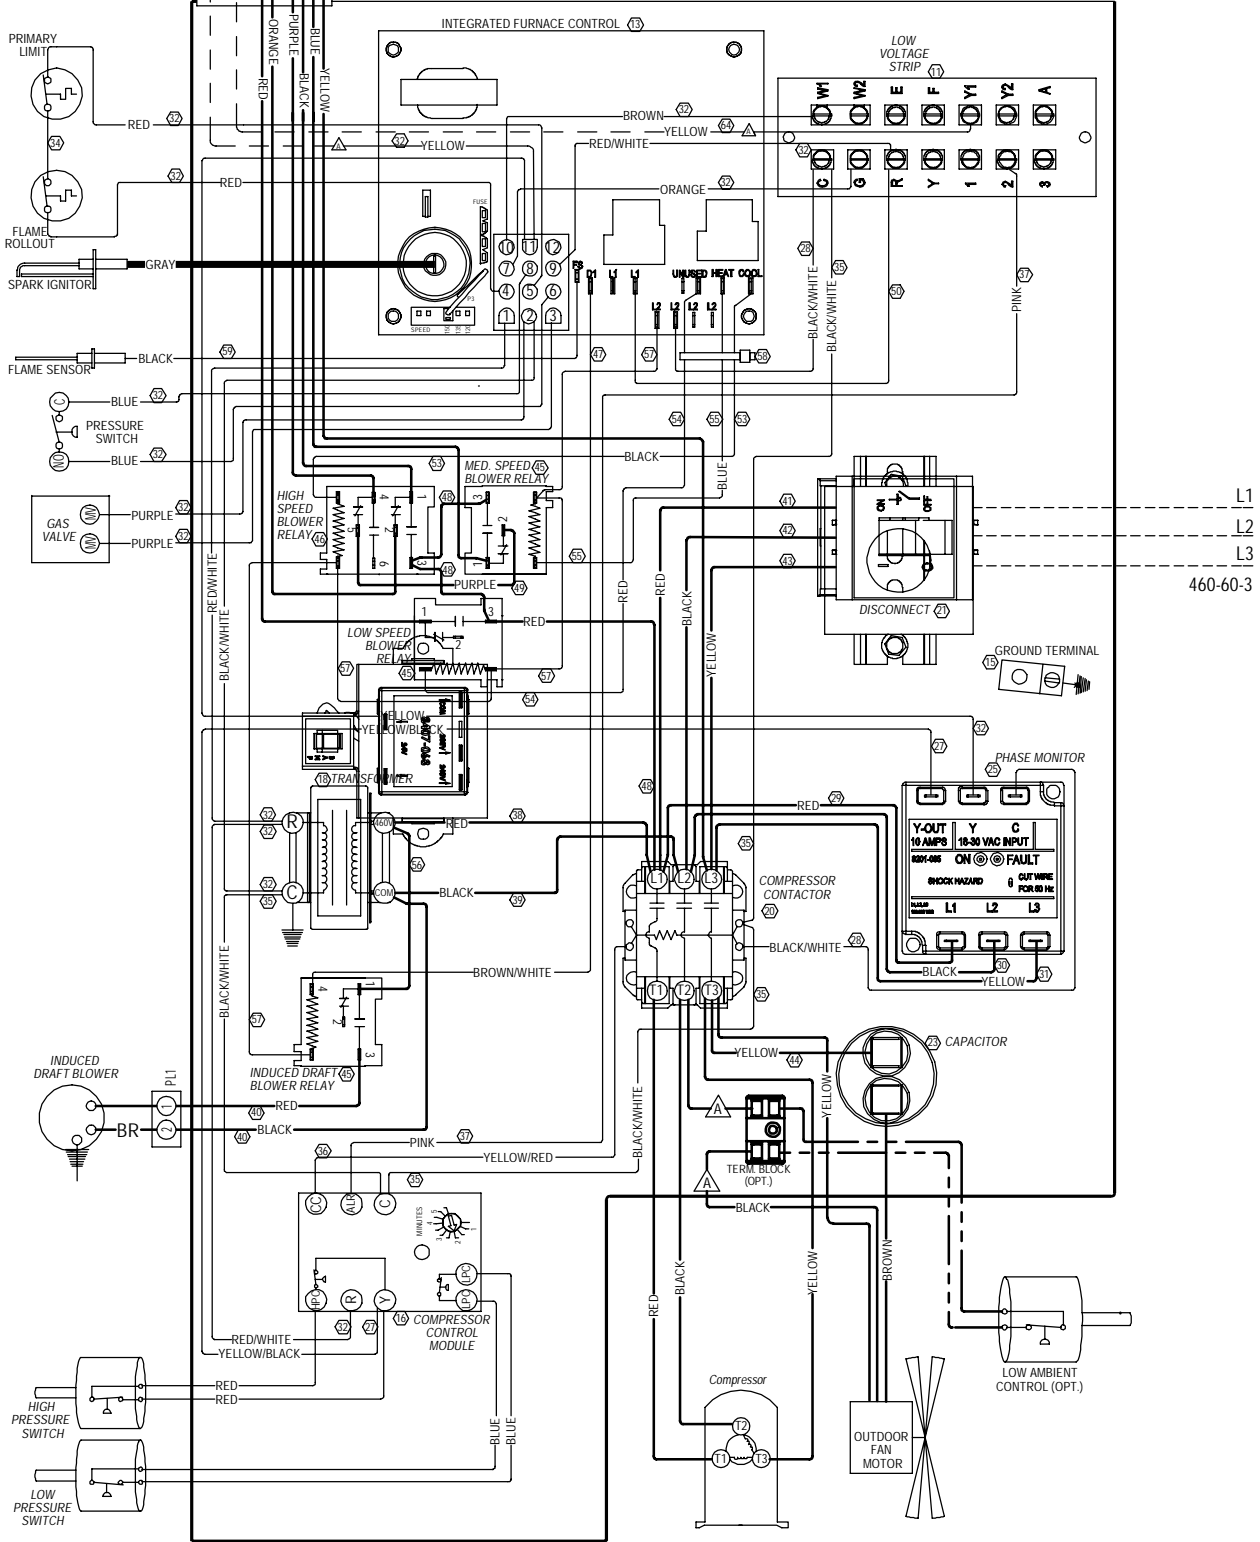

BLOWER SPEED COLOR CODE	
HIGH	BLACK
MEDIUM	BLUE
LOW	RED
AUX	PURPLE/ORANGE

Model	Fan Capacitor
W60G-C	7.5/370

USE COPPER CONDUCTORS SUITABLE FOR AT LEAST 75° C

Wire Identification numbers for Bard use only.

IF ANY ORIGINAL WIRE AS SUPPLIED WITH THE APPLIANCE MUST BE REPLACED, IT MUST BE REPLACED WITH WIRING MATERIAL HAVING A TEMPERATURE RATING OF AT LEAST 105° C EXCEPT THE IGNITION CABLE WHICH IS 250° C HIGH VOLTAGE CABLE

	Factory	Field	Optional
High Voltage	---	---	---
Low Voltage	---	---	---

WIRE CONNECT IF OPTION NOT USED