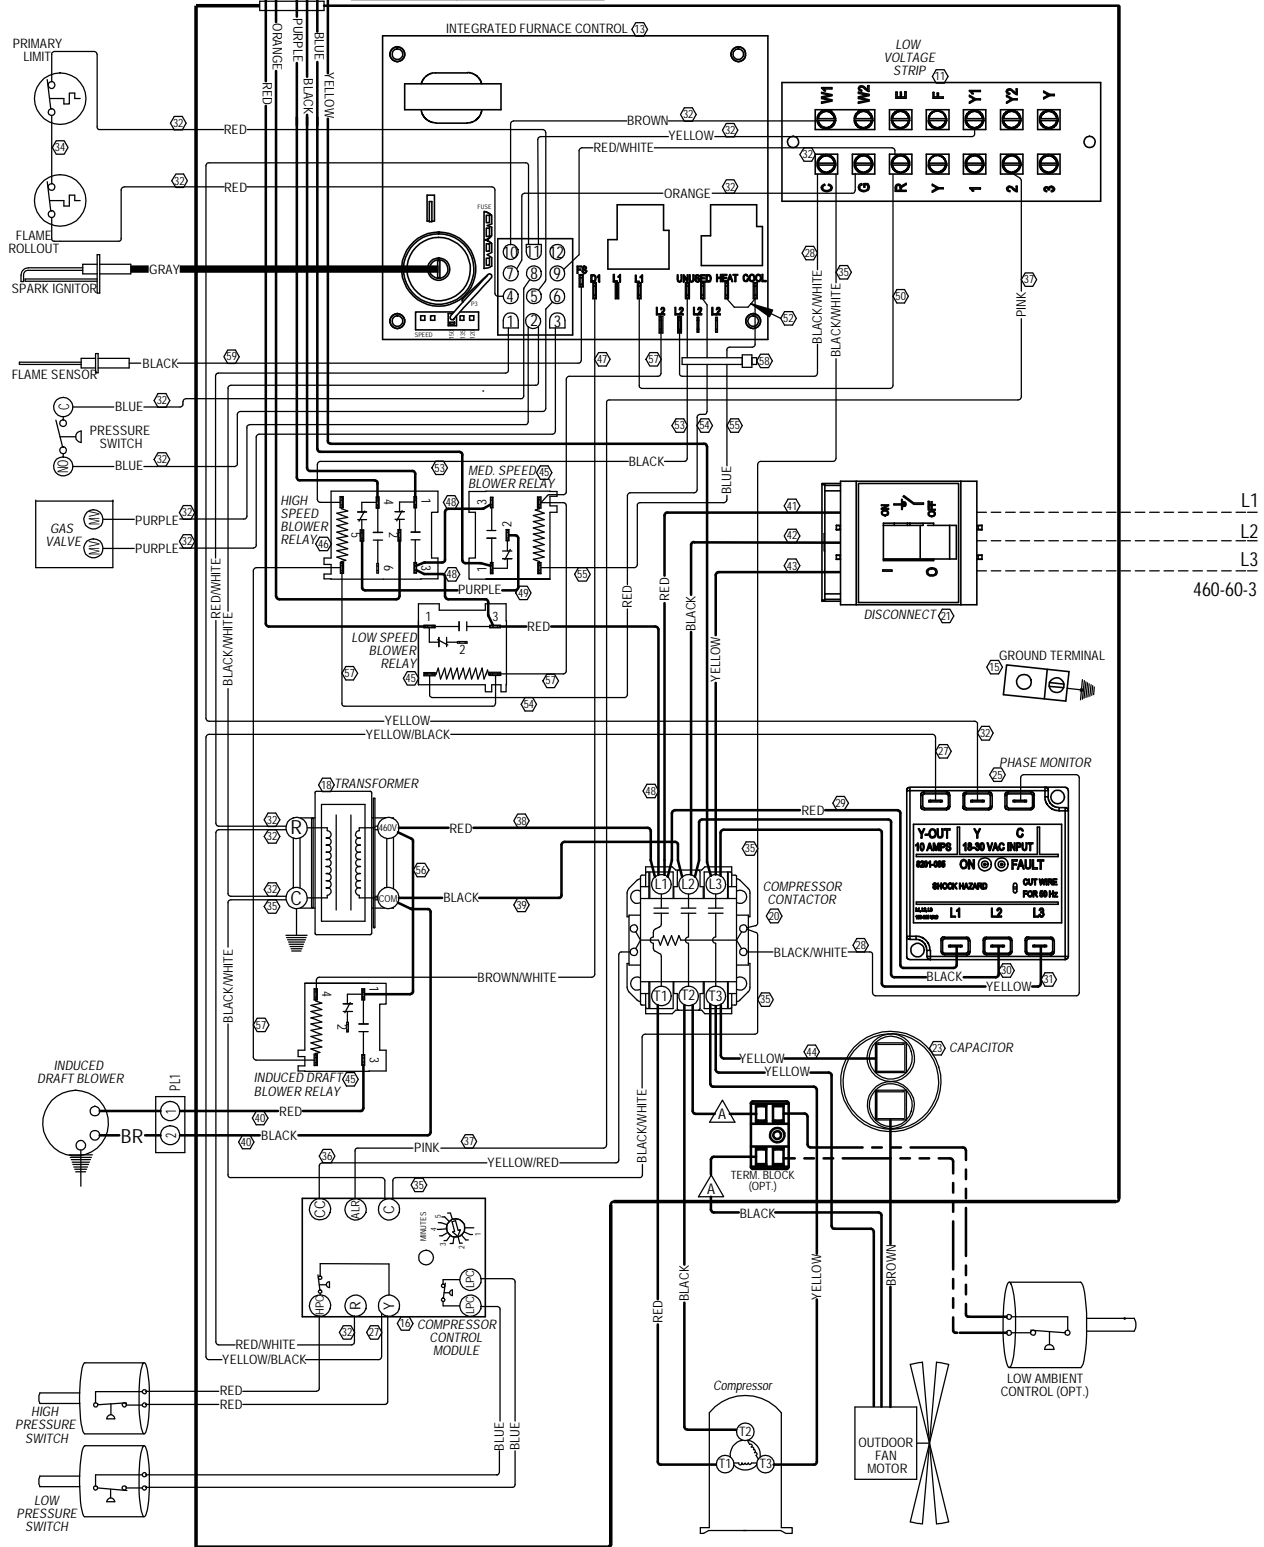

| BLOWER SPEED COLOR CODE |               |
|-------------------------|---------------|
| HIGH                    | BLACK         |
| MEDIUM                  | BLUE          |
| LOW                     | RED           |
| AUX                     | PURPLE/ORANGE |

Wire Identification numbers for Bard use only.

IF ANY ORIGINAL WIRE AS SUPPLIED WITH THE APPLIANCE MUST BE REPLACED, IT MUST BE REPLACED WITH WIRING MATERIAL HAVING A TEMPERATURE RATING OF AT LEAST 105° C EXCEPT THE IGNITION CABLE WHICH IS 250° C HIGH VOLTAGE CABLE

|              | Factory | Field | Optional |
|--------------|---------|-------|----------|
| High Voltage | ---     | ---   | ---      |
| Low Voltage  | ---     | ---   | ---      |

WIRE CONNECT IF OPTION NOT USED