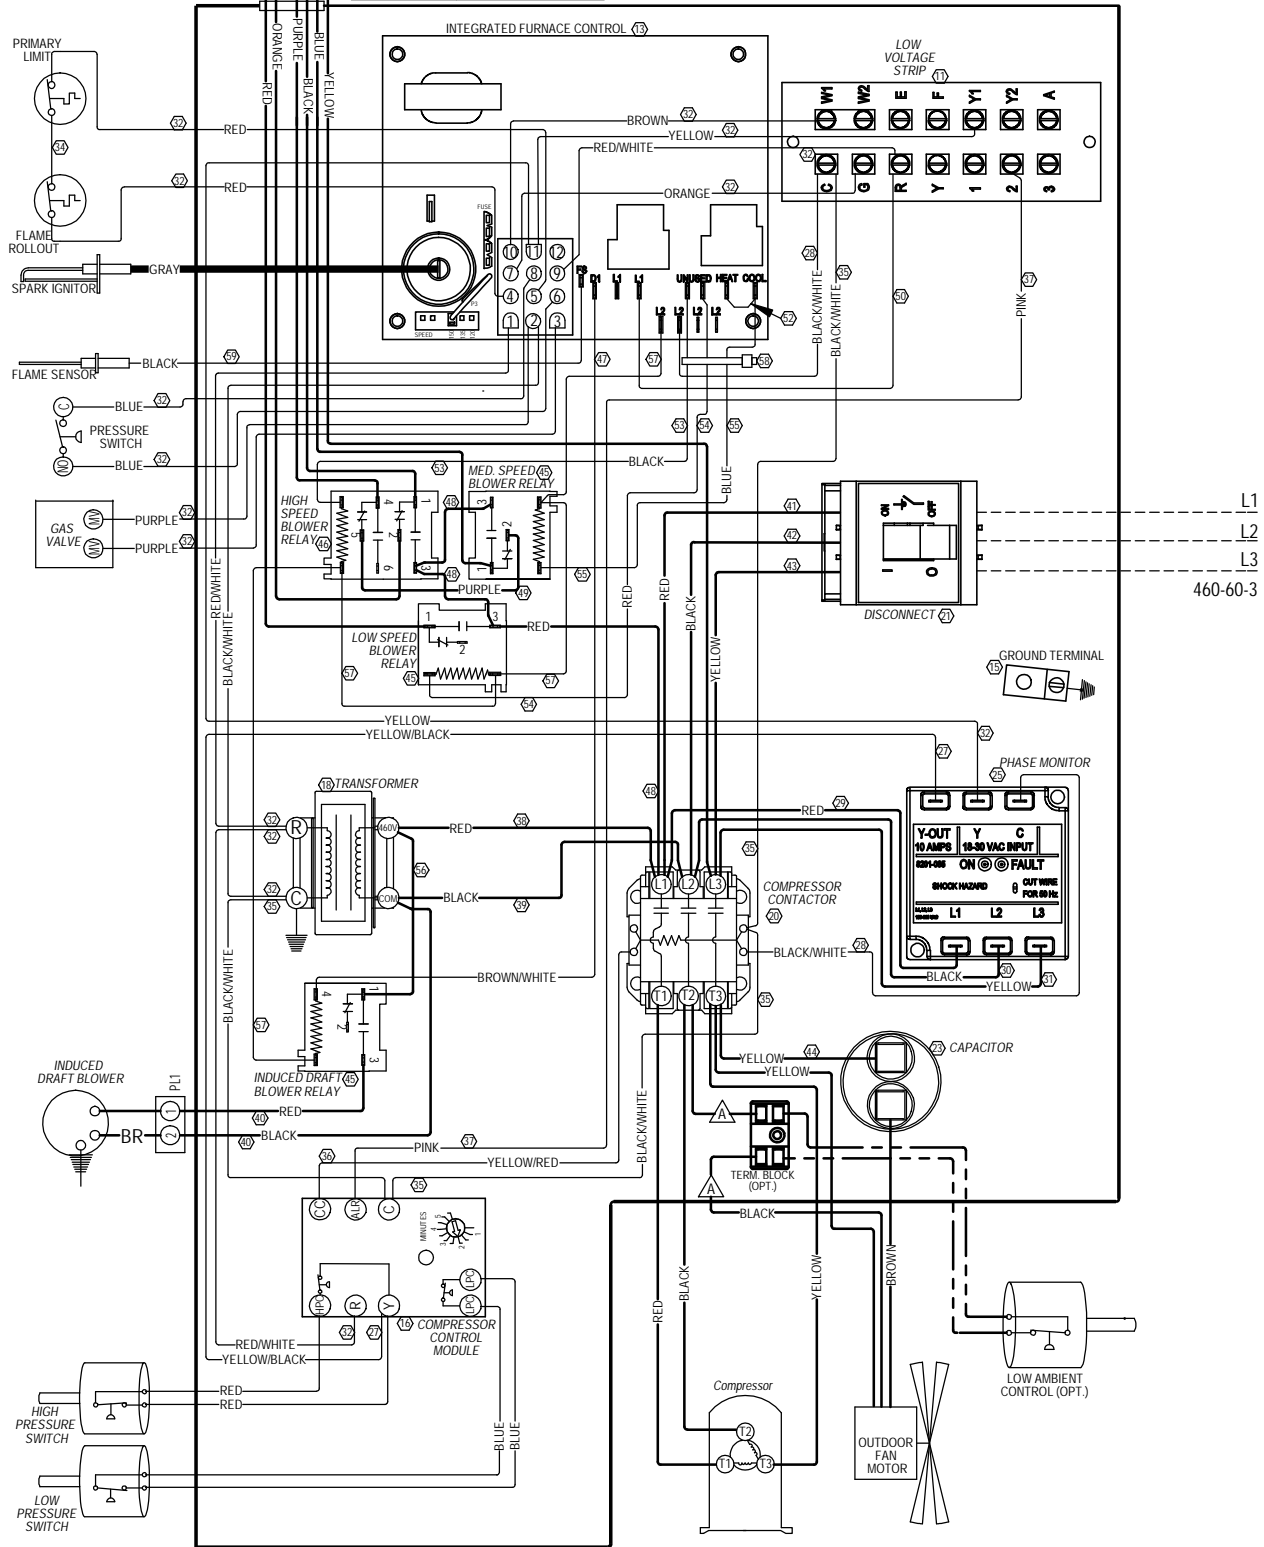

| BLOWER SPEED COLOR CODE |               |
|-------------------------|---------------|
| HIGH                    | BLACK         |
| MEDIUM                  | BLUE          |
| LOW                     | RED           |
| AUX                     | PURPLE/ORANGE |

| Model   | Fan Capacitor |
|---------|---------------|
| W30G2-C | 5/370         |
| W36G2-C | 5/370         |
| W42G2-C | 15/370        |
| W48G2-C | 15/370        |

USE COPPER CONDUCTORS SUITABLE FOR AT LEAST 75° C

Wire Identification numbers for Bard use only.

IF ANY ORIGINAL WIRE AS SUPPLIED WITH THE APPLIANCE MUST BE REPLACED, IT MUST BE REPLACED WITH WIRING MATERIAL HAVING A TEMPERATURE RATING OF AT LEAST 105° C EXCEPT THE IGNITION CABLE WHICH IS 250° C HIGH VOLTAGE CABLE

|              | Factory | Field | Optional |
|--------------|---------|-------|----------|
| High Voltage |         |       |          |
| Low Voltage  |         |       |          |

WIRE CONNECT IF OPTION NOT USED