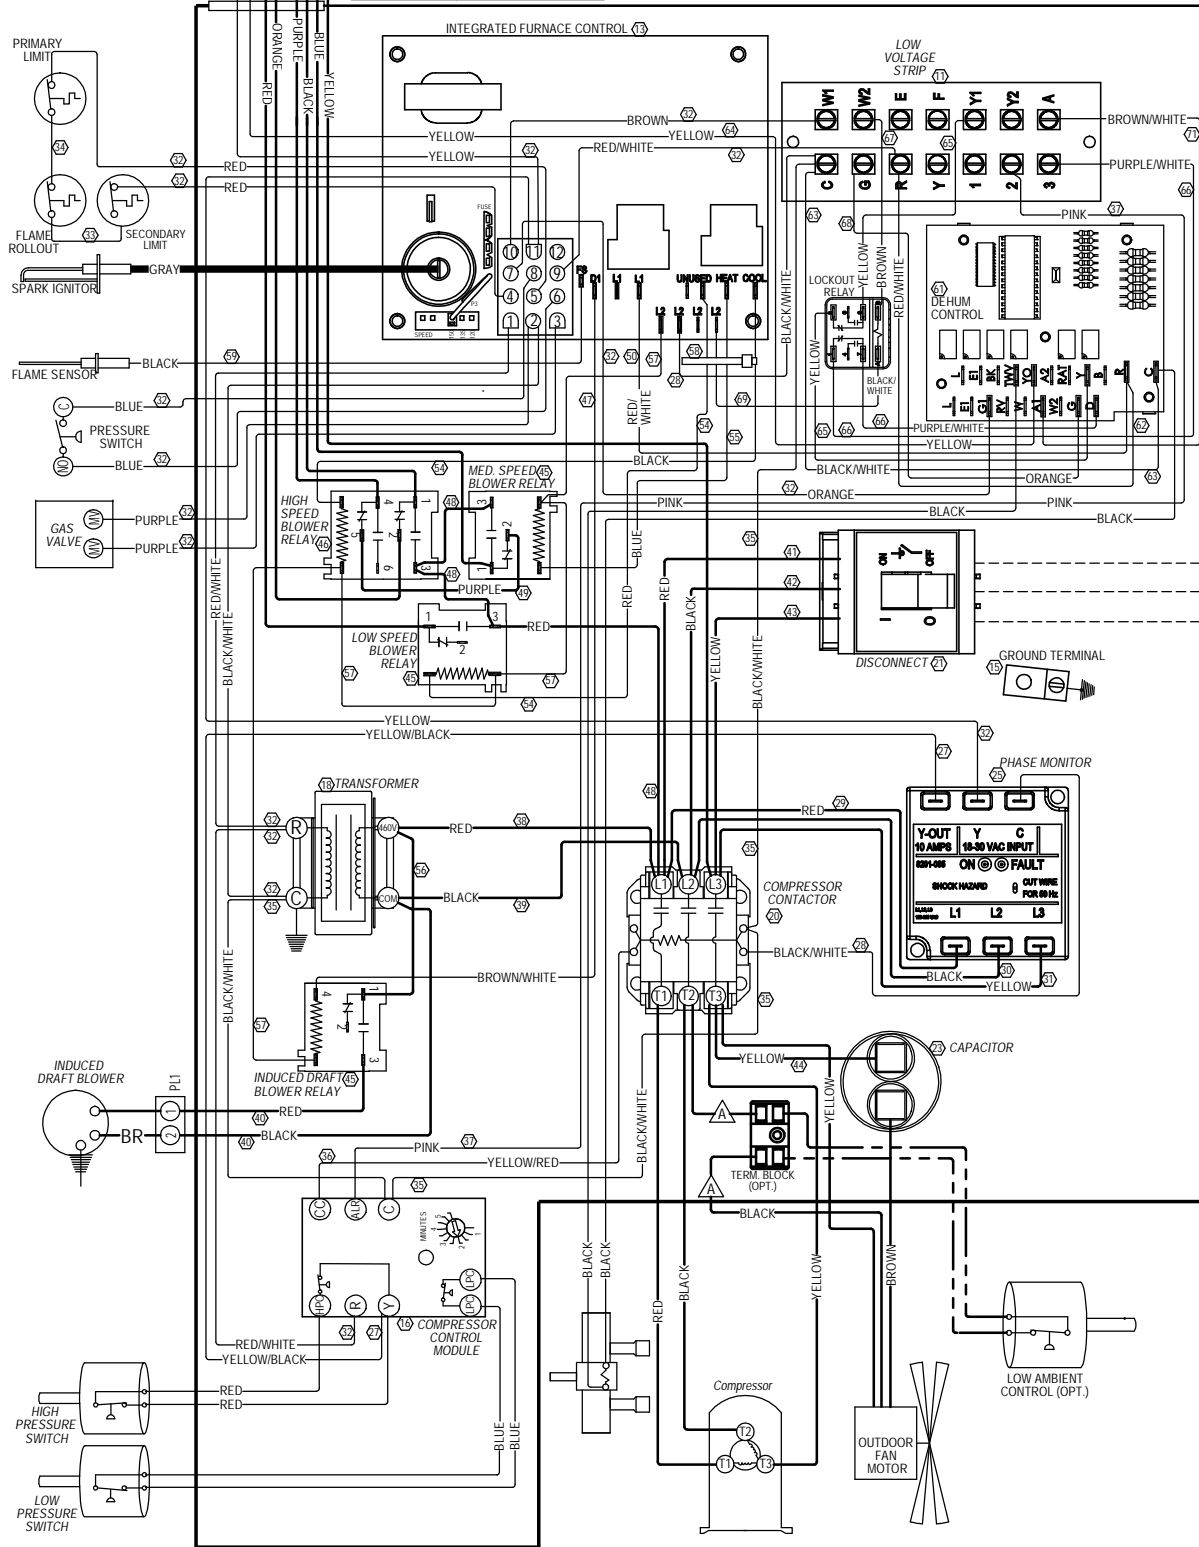

BLOWER SPEED COLOR CODE	
HIGH	BLACK
MEDIUM	BLUE
LOW	RED
AUX	PURPLE/ORANGE

L1
L2
L3
460-60-3

Model	Fan Capacitor
W43511C	15.37µF
W500211C	15.37µF

USE COPPER CONDUCTORS SUITABLE FOR AT LEAST 75° C

Wire Identification numbers for Bard use only.

IF ANY ORIGINAL WIRE AS SUPPLIED WITH THE APPLIANCE MUST BE REPLACED, IT MUST BE REPLACED WITH WIRING MATERIAL HAVING A TEMPERATURE RATING OF AT LEAST 105° C EXCEPT THE IGNITION CABLE WHICH IS 250°C HIGH VOLTAGE CABLE

	Factory	Field	Optional
High Voltage	---	---	---
Low Voltage	---	---	---

WIRES CONNECT IF OPTION NOT USED