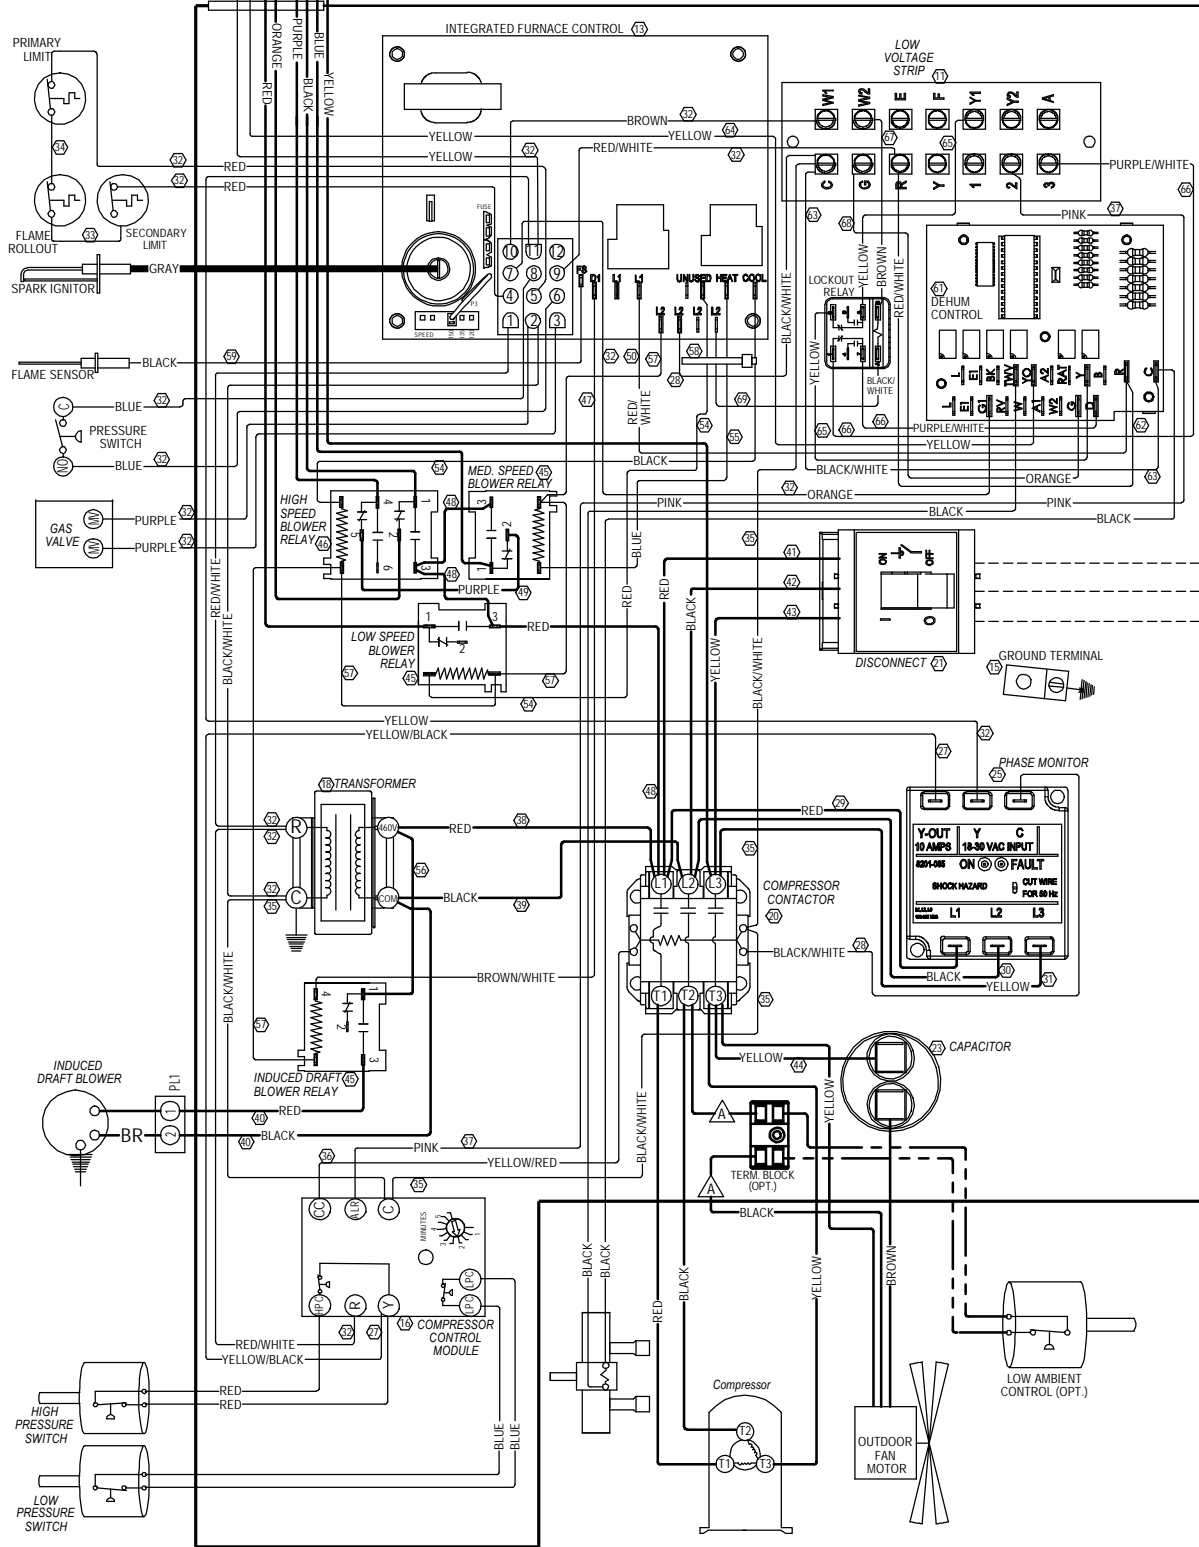

BLOWER SPEED COLOR CODE	
HIGH	BLACK
MEDIUM	BLUE
LOW	RED
AUX	PURPLE/ORANGE

L1
L2
L3
460-60-3

Model	Fan Capacitor
W30G1-C	5/370
W36G1-C	5/370
W42G1-C	15/370

USE COPPER CONDUCTORS SUITABLE FOR AT LEAST 75° C

Wire Identification numbers for Bard use only.

IF ANY ORIGINAL WIRE AS SUPPLIED WITH THE APPLIANCE MUST BE REPLACED, IT MUST BE REPLACED WITH WIRING MATERIAL HAVING A TEMPERATURE RATING OF AT LEAST 105° C EXCEPT THE IGNITION CABLE WHICH IS 250° C HIGH VOLTAGE CABLE

	Factory	Field	Optional
High Voltage			
Low Voltage			

WIRES CONNECT IF OPTION NOT USED