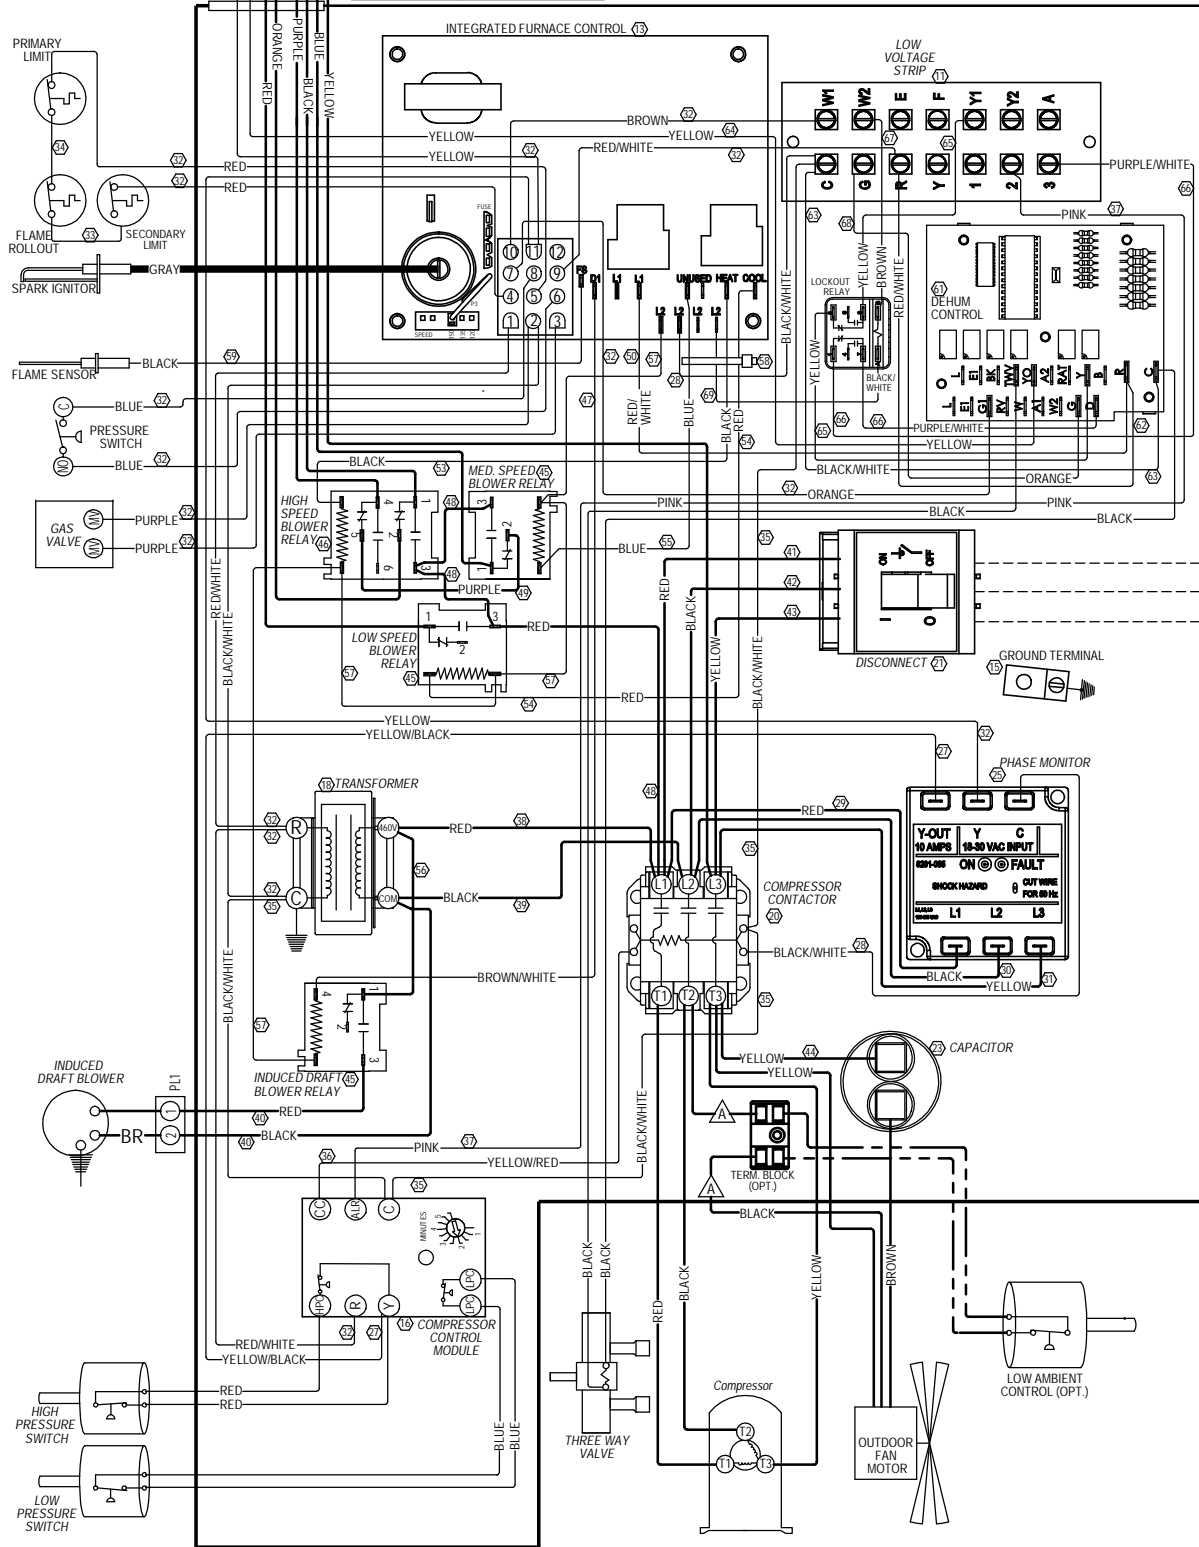

BLOWER SPEED COLOR CODE	
HIGH	BLACK
MEDIUM	BLUE
LOW	RED
AUX	PURPLE/ORANGE

L1  
L2  
L3  
460-60-3

Model Fan Capacitor  
W24G1DC 5/370

USE COPPER CONDUCTORS  
SUITABLE FOR AT LEAST 75° C

Wire Identification numbers  
for Bard use only.

IF ANY ORIGINAL WIRE AS SUPPLIED WITH THE APPLIANCE MUST BE REPLACED, IT MUST BE REPLACED WITH WIRING MATERIAL HAVING A TEMPERATURE RATING OF AT LEAST 105° C EXCEPT THE IGNITION CABLE WHICH IS 250° C HIGH VOLTAGE CABLE

	Factory	Field	Optional
High Voltage	---	---	---
Low Voltage	---	---	---

WIRES CONNECT  
IF OPTION  
NOT USED