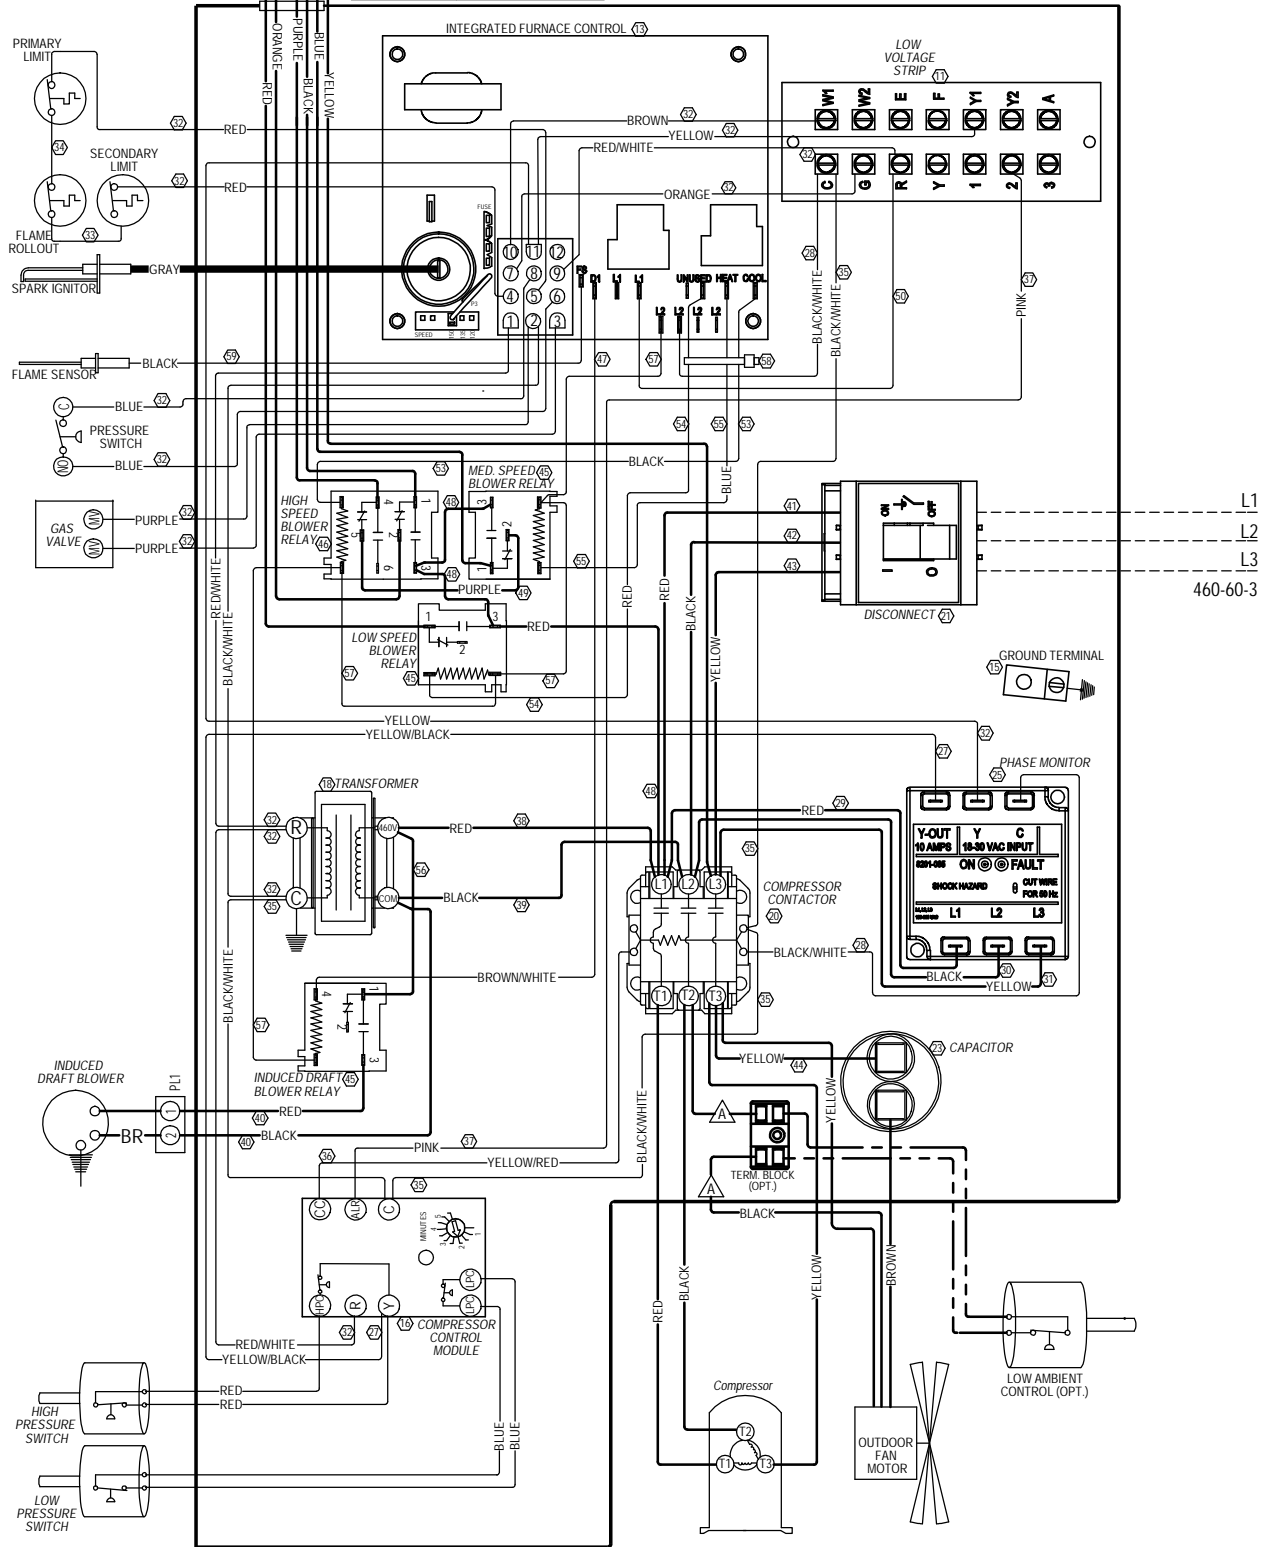

BLOWER SPEED COLOR CODE	
HIGH	BLACK
MEDIUM	BLUE
LOW	RED
AUX	PURPLE/ORANGE

Model Fan Capacitor
W60G1-C 15/370

USE COPPER CONDUCTORS
SUITABLE FOR AT LEAST 75° C

Wire Identification numbers
for Bard use only.

IF ANY ORIGINAL WIRE AS SUPPLIED WITH THE APPLIANCE MUST BE REPLACED, IT MUST BE REPLACED WITH WIRING MATERIAL HAVING A TEMPERATURE RATING OF AT LEAST 105° C EXCEPT THE IGNITION CABLE WHICH IS 250° C HIGH VOLTAGE CABLE

	Factory	Field	Optional
High Voltage	---	---	---
Low Voltage	---	---	---

WIRE CONNECT
IF OPTION
NOT USED