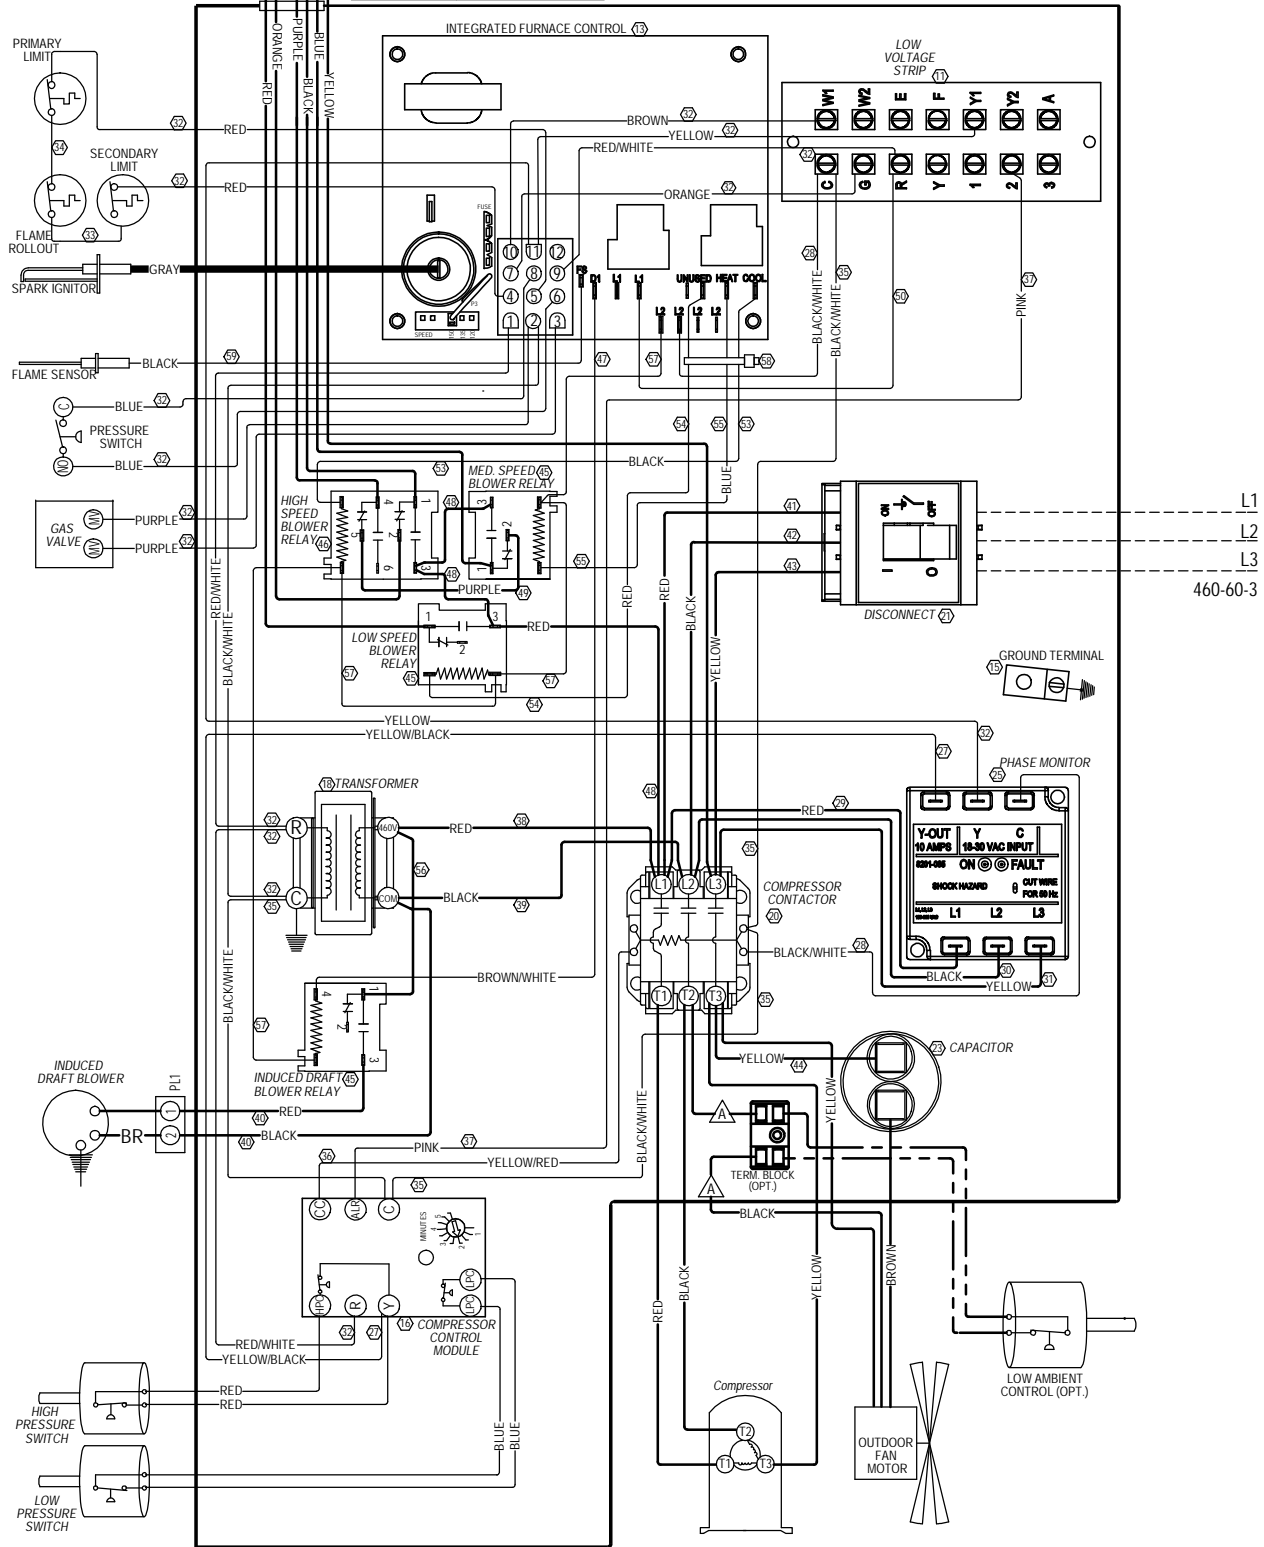

BLOWER SPEED COLOR CODE	
HIGH	BLACK
MEDIUM	BLUE
LOW	RED
AUX	PURPLE/ORANGE

Model Fan Capacitor  
W60G1-C 15/370

USE COPPER CONDUCTORS  
SUITABLE FOR AT LEAST 75° C

Wire Identification numbers  
for Bard use only.

IF ANY ORIGINAL WIRE AS SUPPLIED WITH THE APPLIANCE MUST BE REPLACED, IT MUST BE REPLACED WITH WIRING MATERIAL HAVING A TEMPERATURE RATING OF AT LEAST 105° C EXCEPT THE IGNITION CABLE WHICH IS 250° C HIGH VOLTAGE CABLE

	Factory	Field	Optional
High Voltage	---	---	---
Low Voltage	---	---	---

WIRE CONNECT  
IF OPTION  
NOT USED