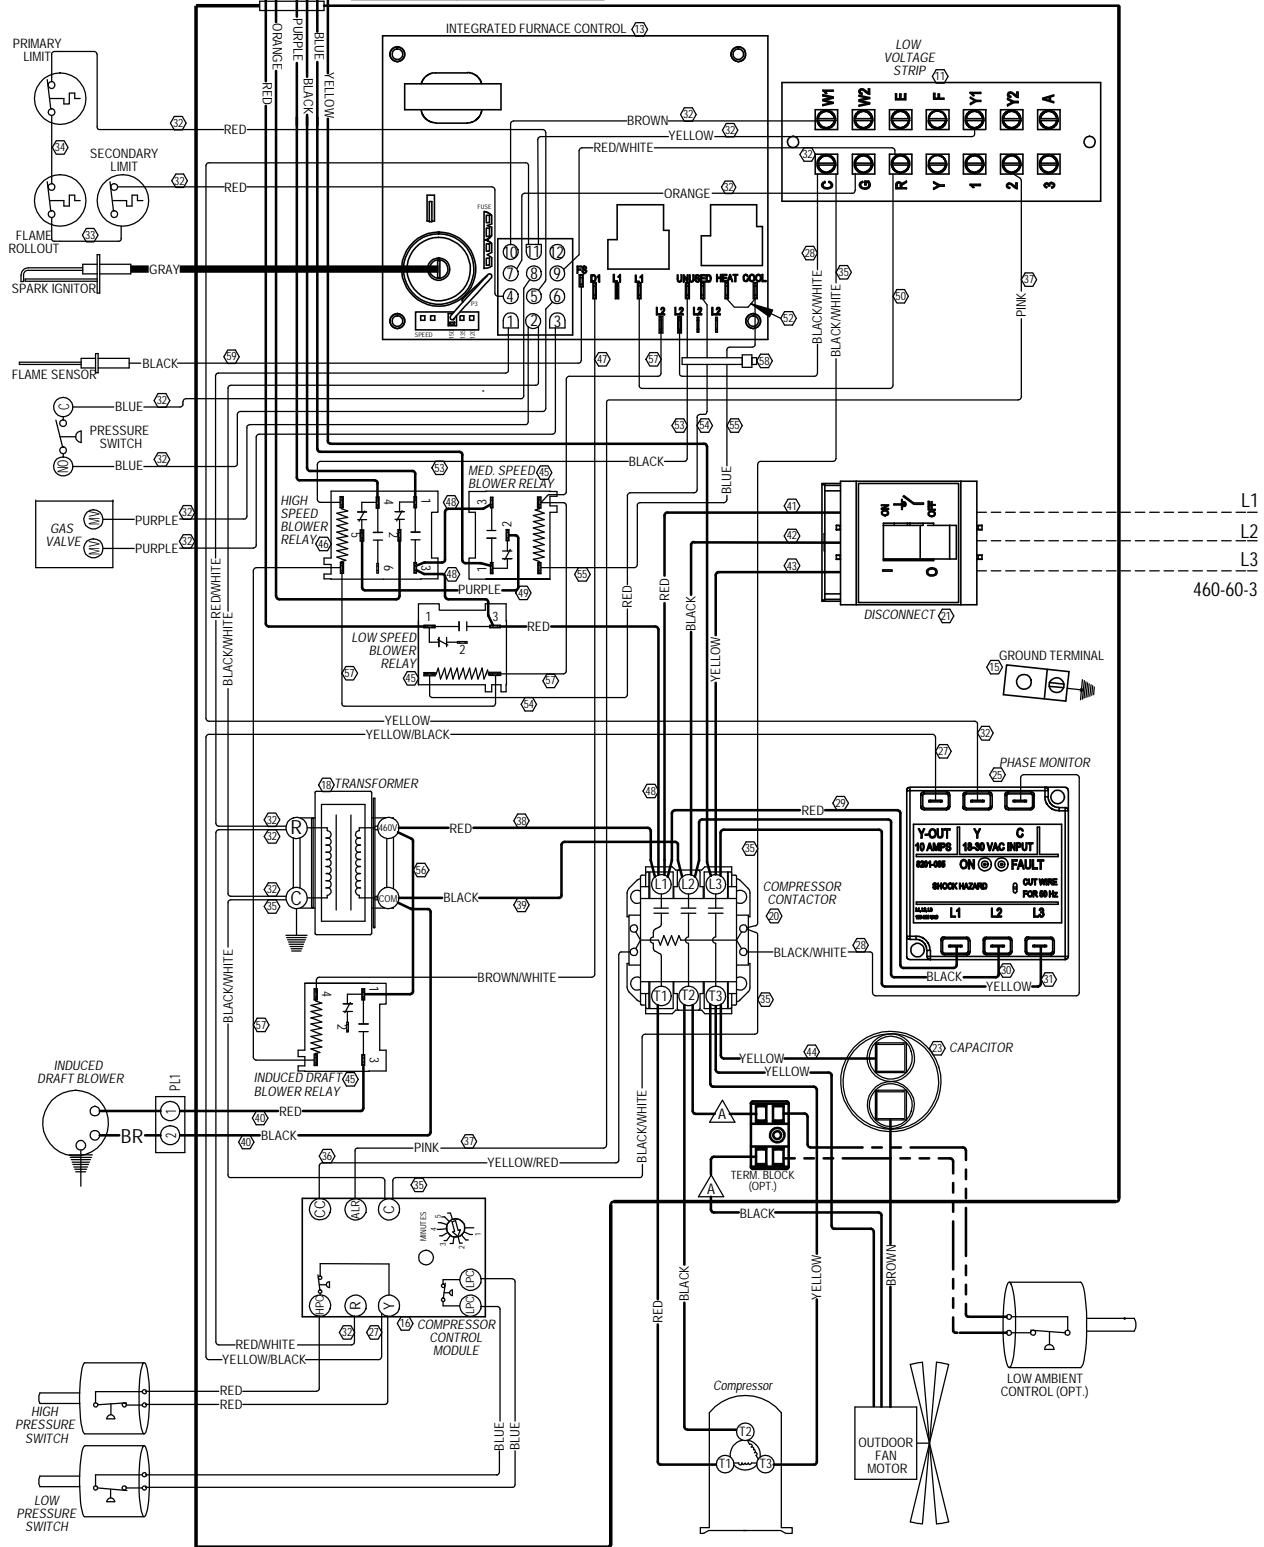

BLOWER SPEED COLOR CODE	
HIGH	BLACK
MEDIUM	BLUE
LOW	RED
AUX	PURPLE/ORANGE

Model	Fan Capacitor
W30G1-C	5/370
W36G1-C	5/370
W42G1-C	15/370
W48G1-C	15/370

USE COPPER CONDUCTORS SUITABLE FOR AT LEAST 75° C

Wire Identification numbers for Bard use only.

IF ANY ORIGINAL WIRE AS SUPPLIED WITH THE APPLIANCE MUST BE REPLACED, IT MUST BE REPLACED WITH WIRING MATERIAL HAVING A TEMPERATURE RATING OF AT LEAST 105° C EXCEPT THE IGNITION CABLE WHICH IS 250° C HIGH VOLTAGE CABLE

	Factory	Field	Optional
High Voltage	---	---	---
Low Voltage	---	---	---

WIRE CONNECT IF OPTION NOT USED