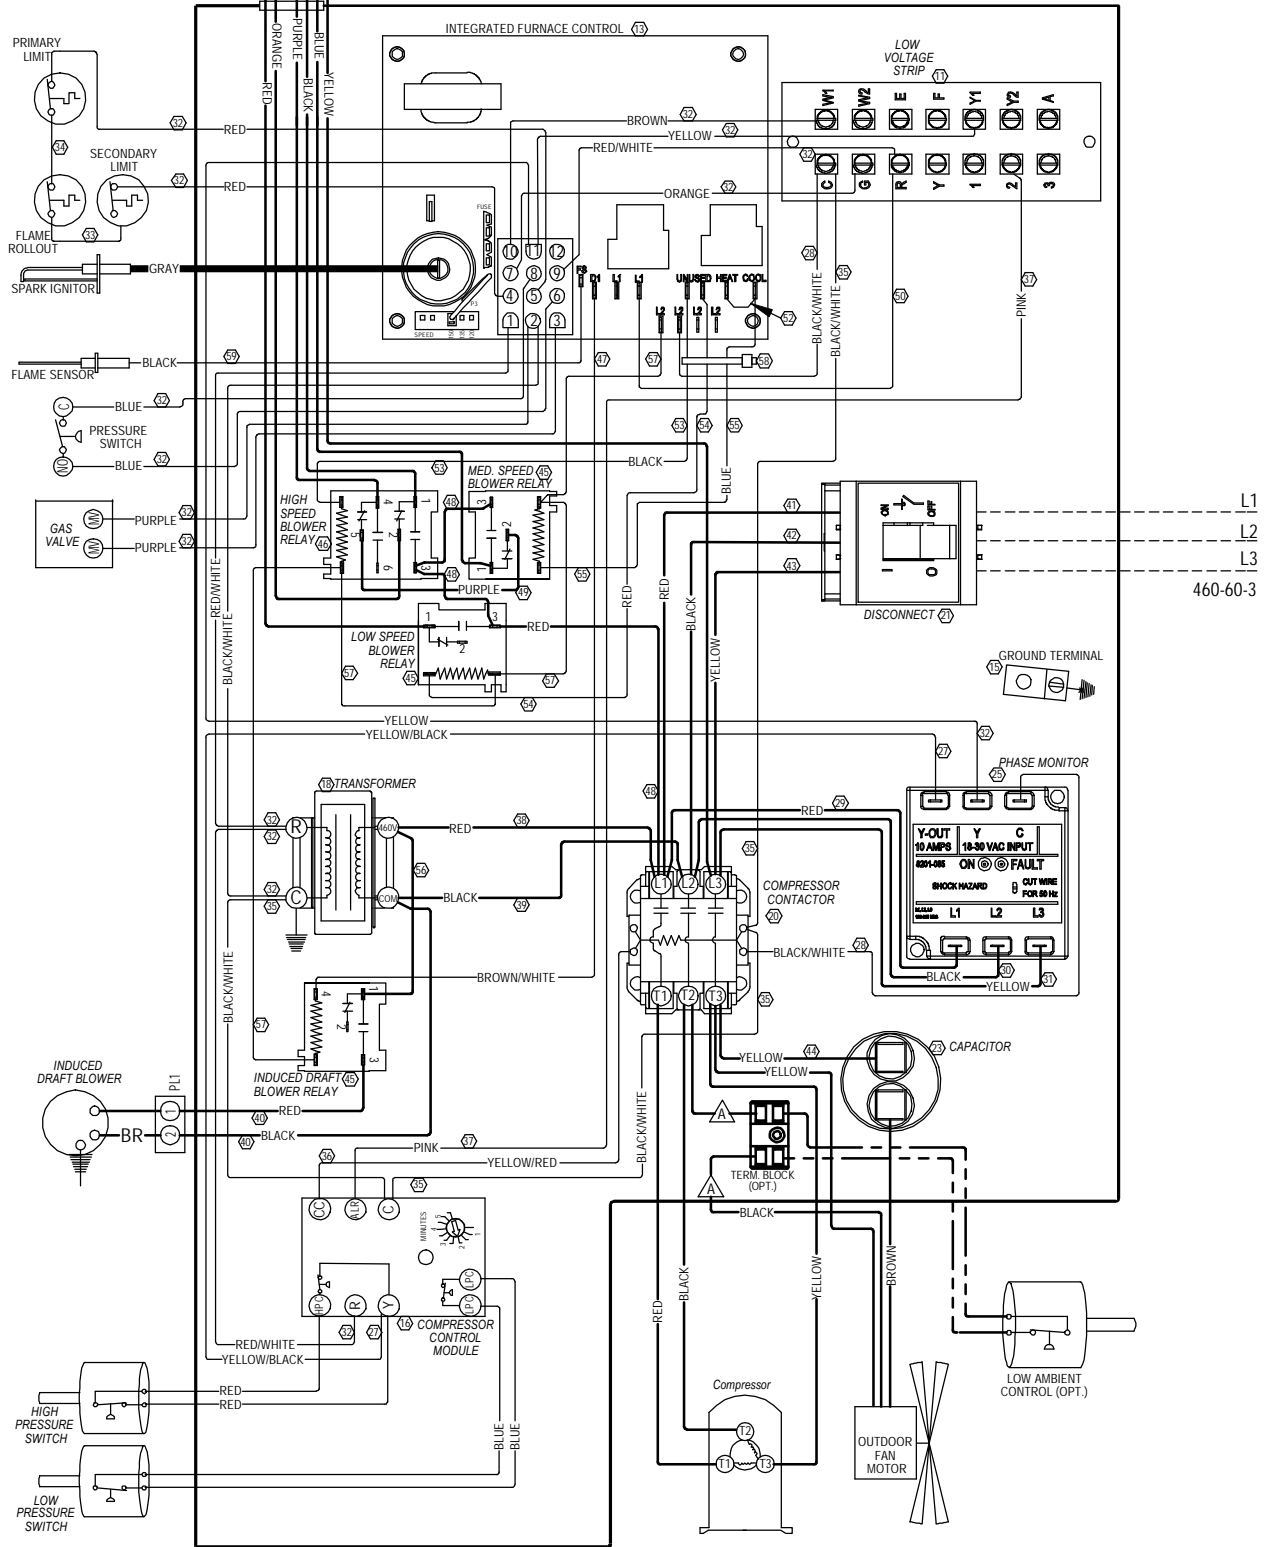

BLOWER SPEED COLOR CODE	
HIGH	BLACK
MEDIUM	BLUE
LOW	RED
AUX	PURPLE/ORANGE

Model	Fan Capacitor
W3001-C	5/370
W3001-D	5/370
W4201-D	15/370

USE COPPER CONDUCTORS
SUITABLE FOR AT LEAST 75° C

Wire Identification numbers
for Bard use only.

IF ANY ORIGINAL WIRE AS SUPPLIED WITH THE APPLIANCE MUST BE REPLACED, IT MUST BE REPLACED WITH WIRING MATERIAL HAVING A TEMPERATURE RATING OF AT LEAST 105° C EXCEPT THE IGNITION CABLE WHICH IS 250° C HIGH VOLTAGE CABLE

	Factory	Field	Optional
High Voltage			
Low Voltage			

WIRE CONNECT
IF OPTION
NOT USED