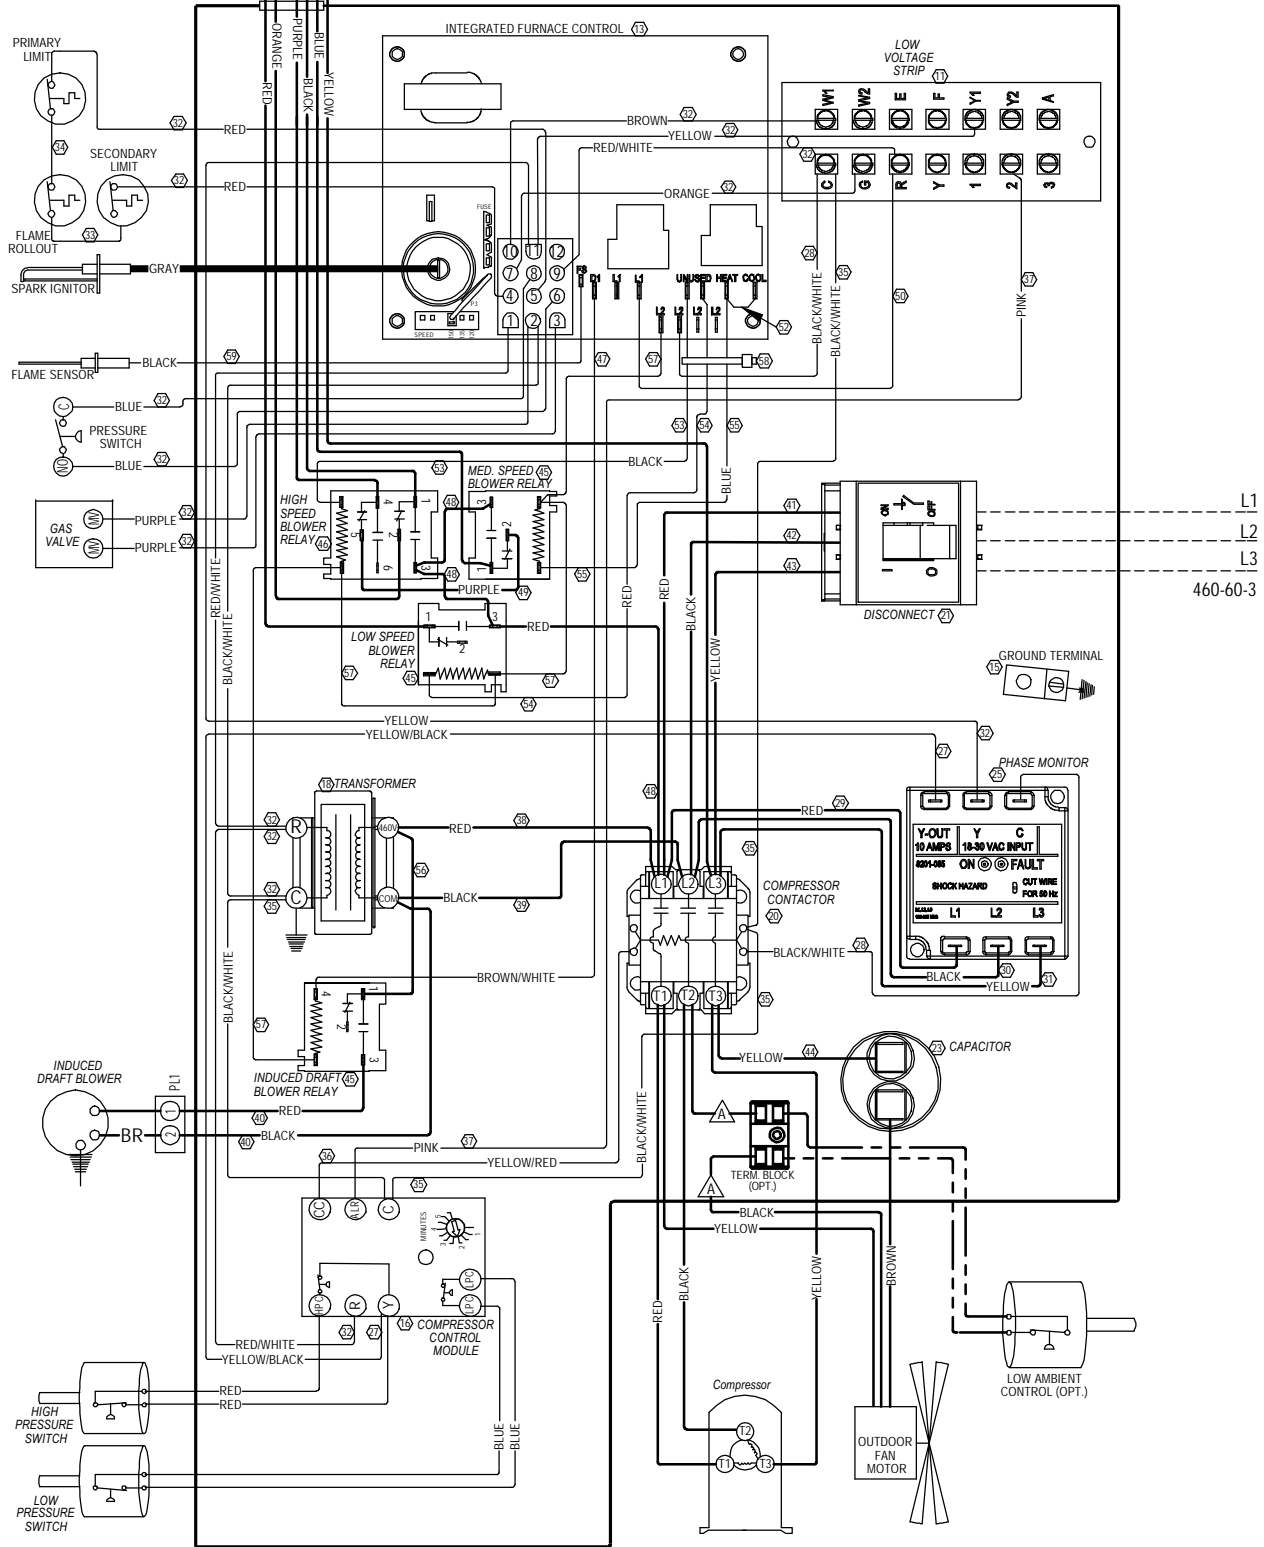

| BLOWER SPEED COLOR CODE | |
|-------------------------|---------------|
| HIGH | BLACK |
| MEDIUM | BLUE |
| LOW | RED |
| AUX | PURPLE/ORANGE |

| Model | Fan Capacitor |
|---------|---------------|
| W3001-C | 5/370 |
| W3001-D | 5/370 |
| W4201-D | 15/370 |

USE COPPER CONDUCTORS SUITABLE FOR AT LEAST 75° C

Wire identification numbers for Bard use only.

IF ANY ORIGINAL WIRE AS SUPPLIED WITH THE APPLIANCE MUST BE REPLACED, IT MUST BE REPLACED WITH WIRING MATERIAL HAVING A TEMPERATURE RATING OF AT LEAST 105° C EXCEPT THE IGNITION CABLE WHICH IS 250° C HIGH VOLTAGE CABLE

| | Factory | Field | Optional |
|--------------|---------|-------|----------|
| High Voltage | | | |
| Low Voltage | | | |

WIRES CONNECT IF OPTION NOT USED