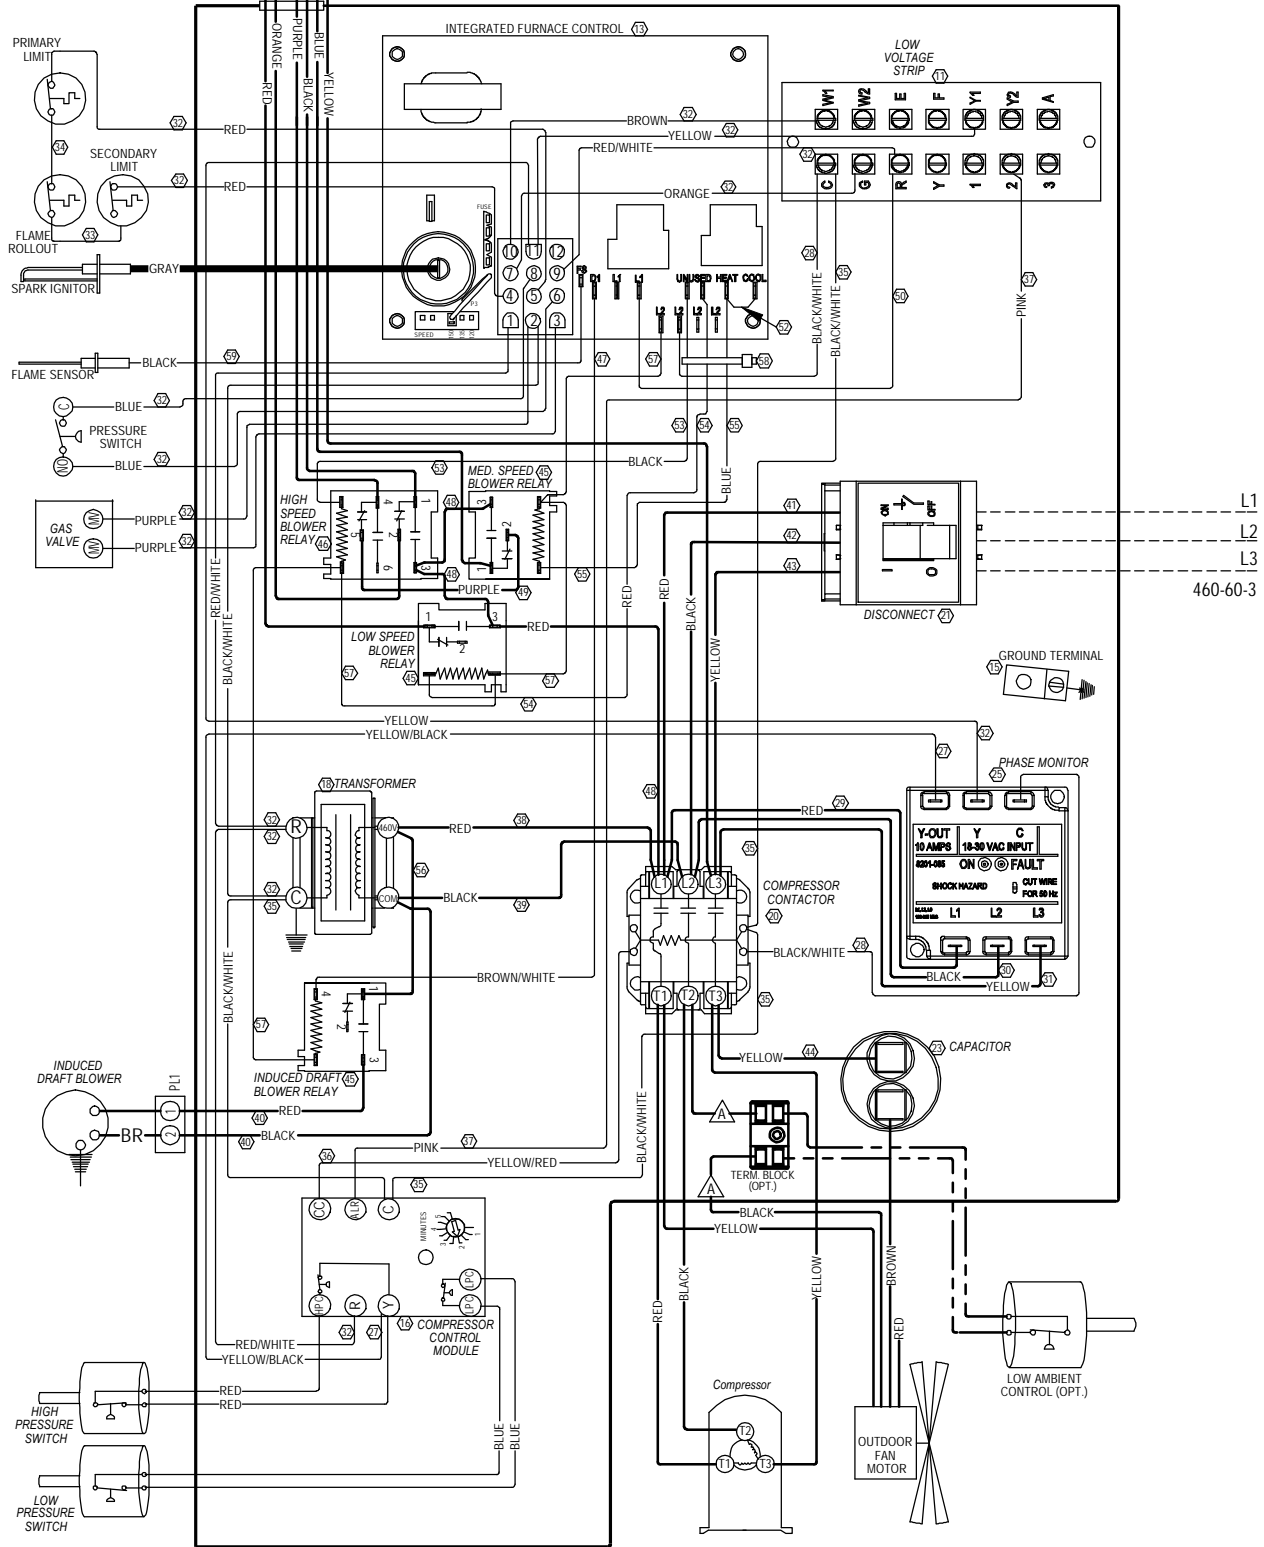

BLOWER SPEED COLOR CODE	
HIGH	BLACK
MEDIUM	BLUE
LOW	RED
AUX	PURPLE/ORANGE

Model	Fan Capacitor
W3001-C	5/370
W3801-C	5/370
W4201-C	15/370

USE COPPER CONDUCTORS SUITABLE FOR AT LEAST 75° C

Wire Identification numbers for Bard use only.

IF ANY ORIGINAL WIRE AS SUPPLIED WITH THE APPLIANCE MUST BE REPLACED, IT MUST BE REPLACED WITH WIRING MATERIAL HAVING A TEMPERATURE RATING OF AT LEAST 105° C EXCEPT THE IGNITION CABLE WHICH IS 250° C HIGH VOLTAGE CABLE

	Factory	Field	Optional
High Voltage			
Low Voltage			

WIRES CONNECT IF OPTION NOT USED