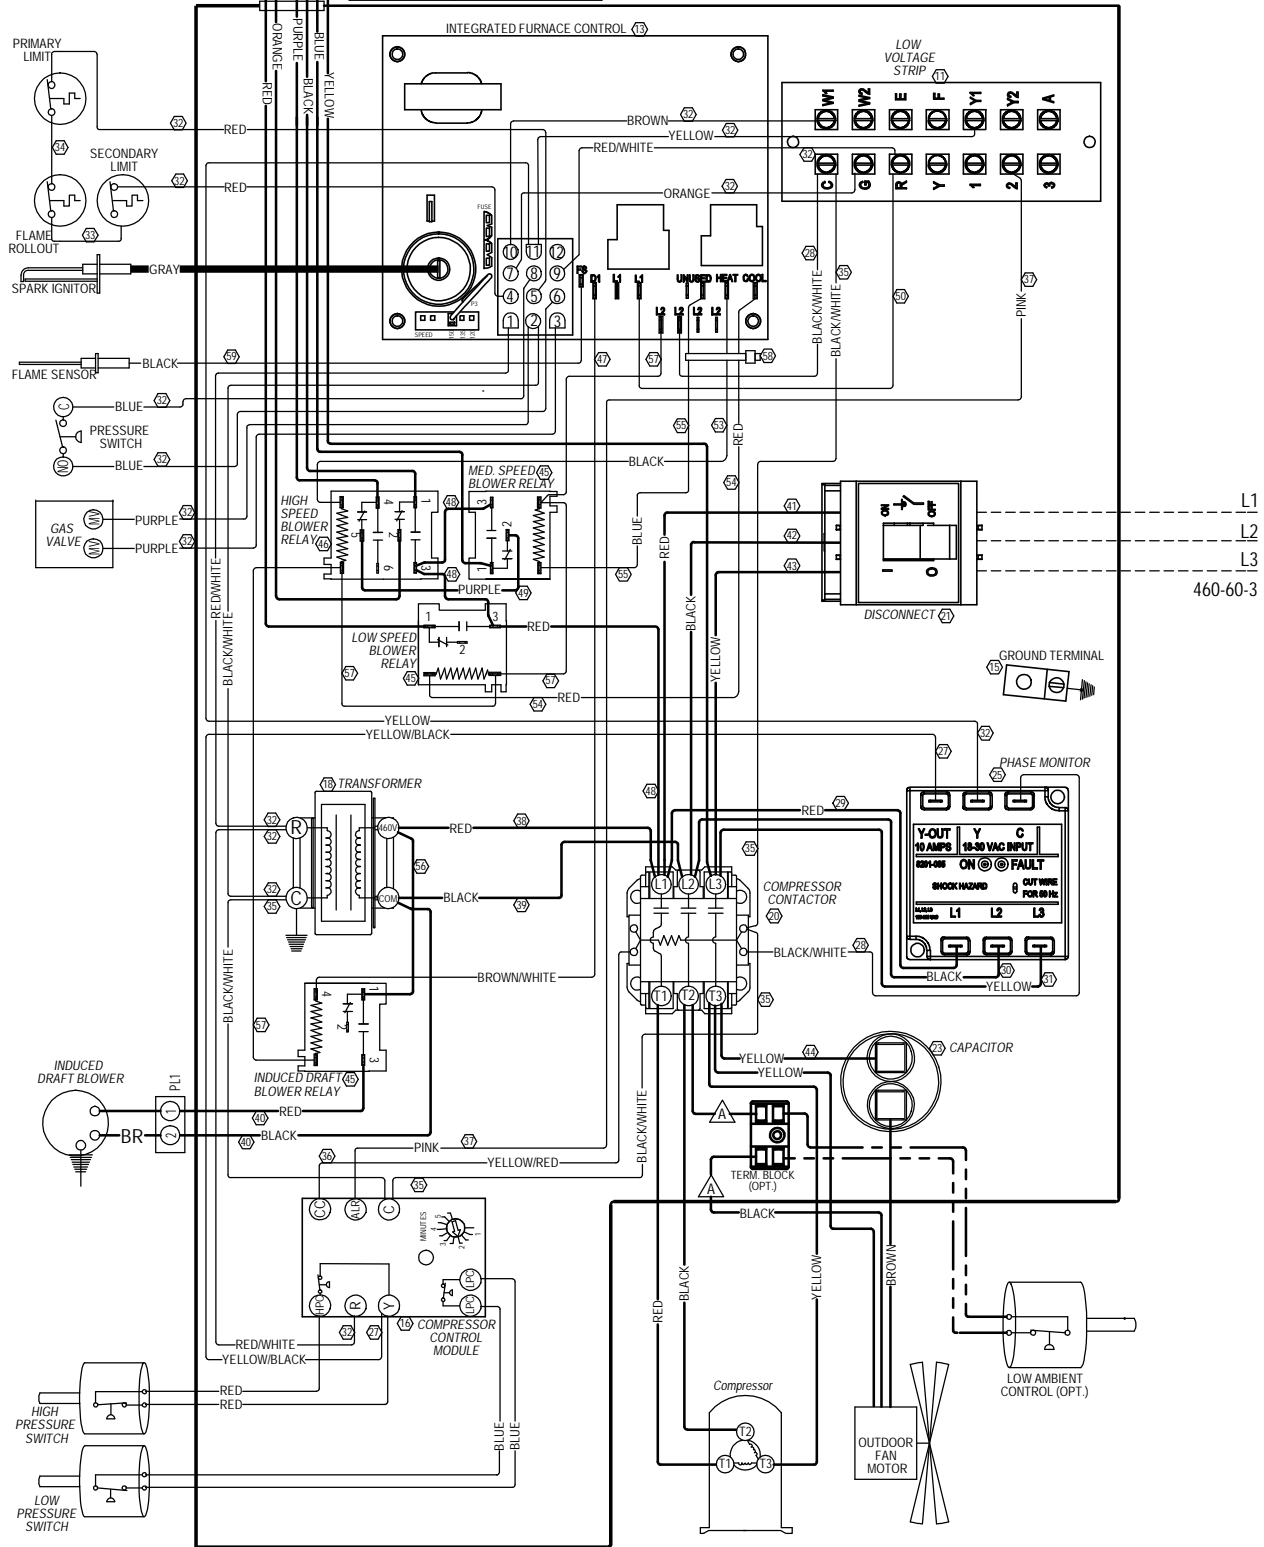

| BLOWER SPEED COLOR CODE | |
|-------------------------|---------------|
| HIGH | BLACK |
| MEDIUM | BLUE |
| LOW | RED |
| AUX | PURPLE/ORANGE |

| | |
|---------|---------------|
| Model | Fan Capacitor |
| W24G1-C | 5/370 |

USE COPPER CONDUCTORS
SUITABLE FOR AT LEAST 75° C

Wire Identification numbers
for Bard use only.

IF ANY ORIGINAL WIRE AS SUPPLIED WITH THE APPLIANCE MUST BE REPLACED, IT MUST BE REPLACED WITH WIRING MATERIAL HAVING A TEMPERATURE RATING OF AT LEAST 105° C EXCEPT THE IGNITION CABLE WHICH IS 250° C HIGH VOLTAGE CABLE

| | Factory | Field | Optional |
|--------------|---------|-------|----------|
| High Voltage | | | |
| Low Voltage | | | |

WIRE CONNECT
IF OPTION
NOT USED