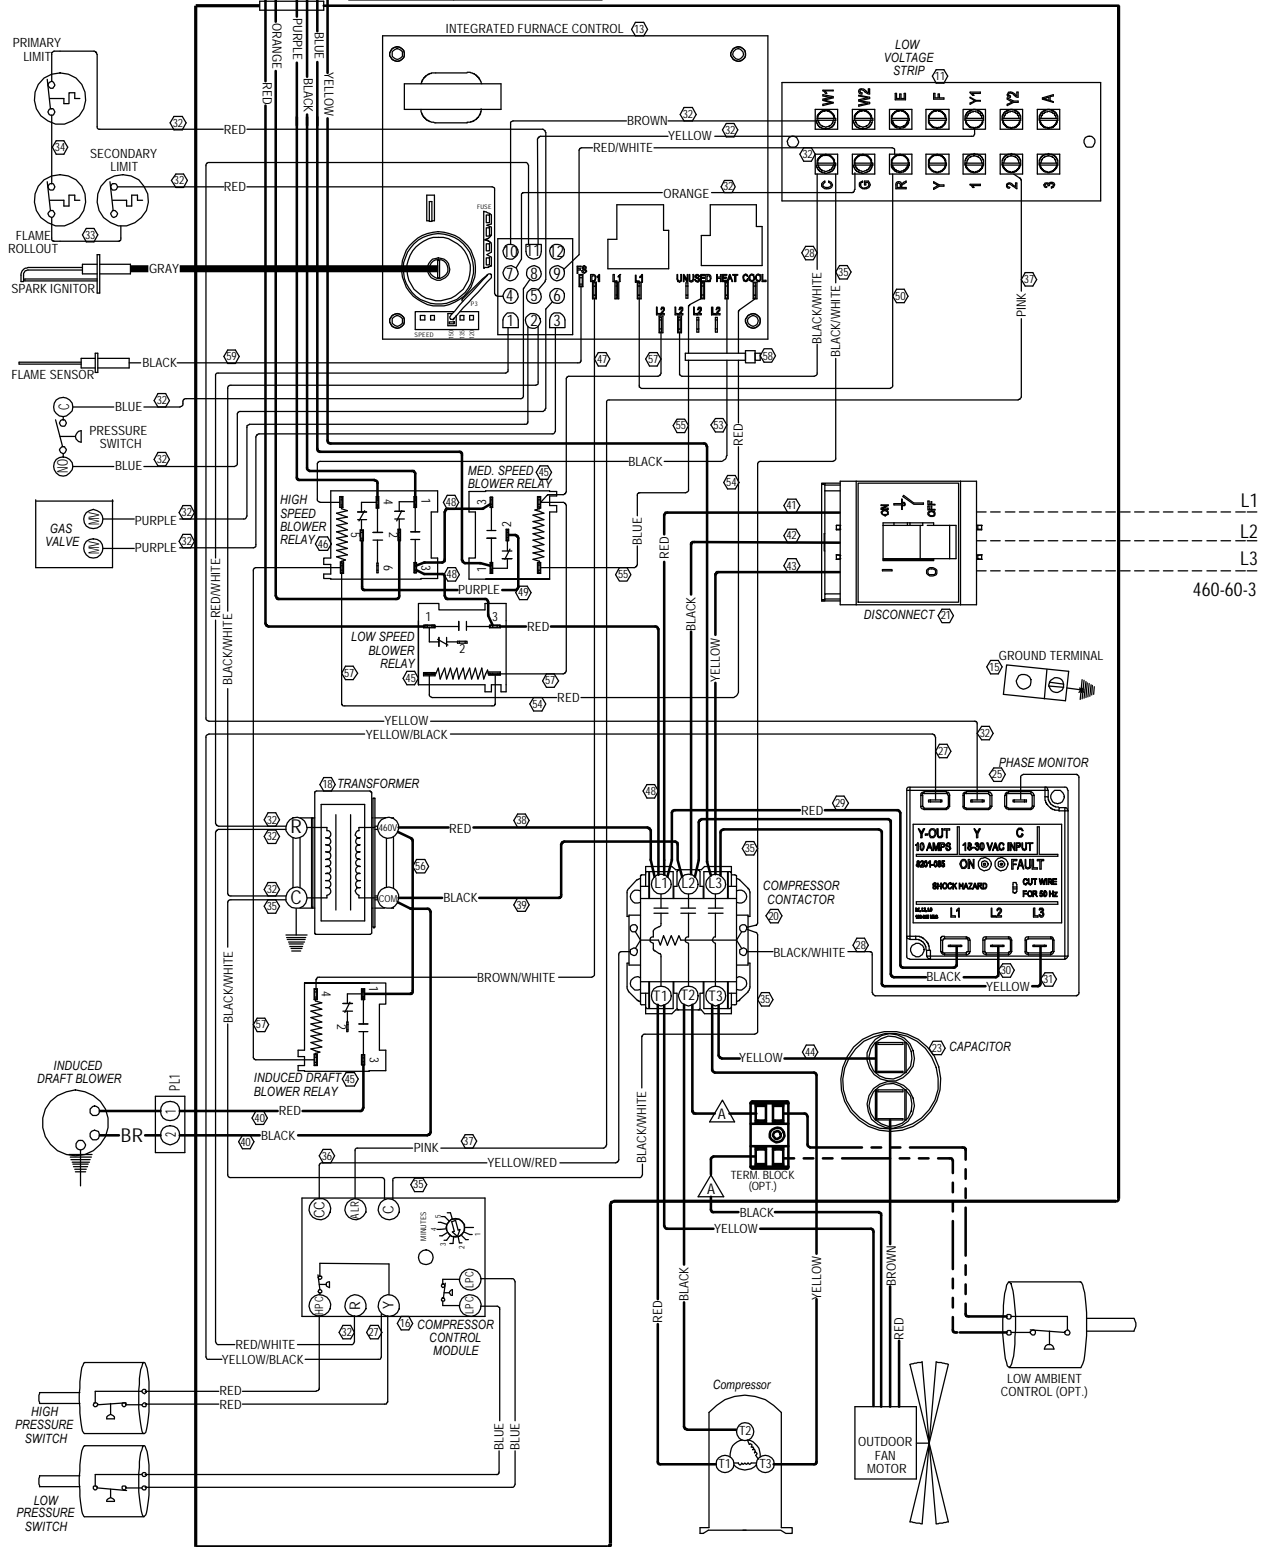

BLOWER SPEED COLOR CODE	
HIGH	BLACK
MEDIUM	BLUE
LOW	RED
AUX	PURPLE/ORANGE

Model: Fan Capacitor
W24G1-C 5/370

USE COPPER CONDUCTORS
SUITABLE FOR AT LEAST 75° C

Wire Identification numbers
for Bard use only.

IF ANY ORIGINAL WIRE AS SUPPLIED WITH THE APPLIANCE MUST BE REPLACED, IT MUST BE REPLACED WITH WIRING MATERIAL HAVING A TEMPERATURE RATING OF AT LEAST 105° C EXCEPT THE IGNITION CABLE WHICH IS 250° C HIGH VOLTAGE CABLE

	Factory	Field	Optional
High Voltage			
Low Voltage			

WIRES CONNECT
IF OPTION
NOT USED