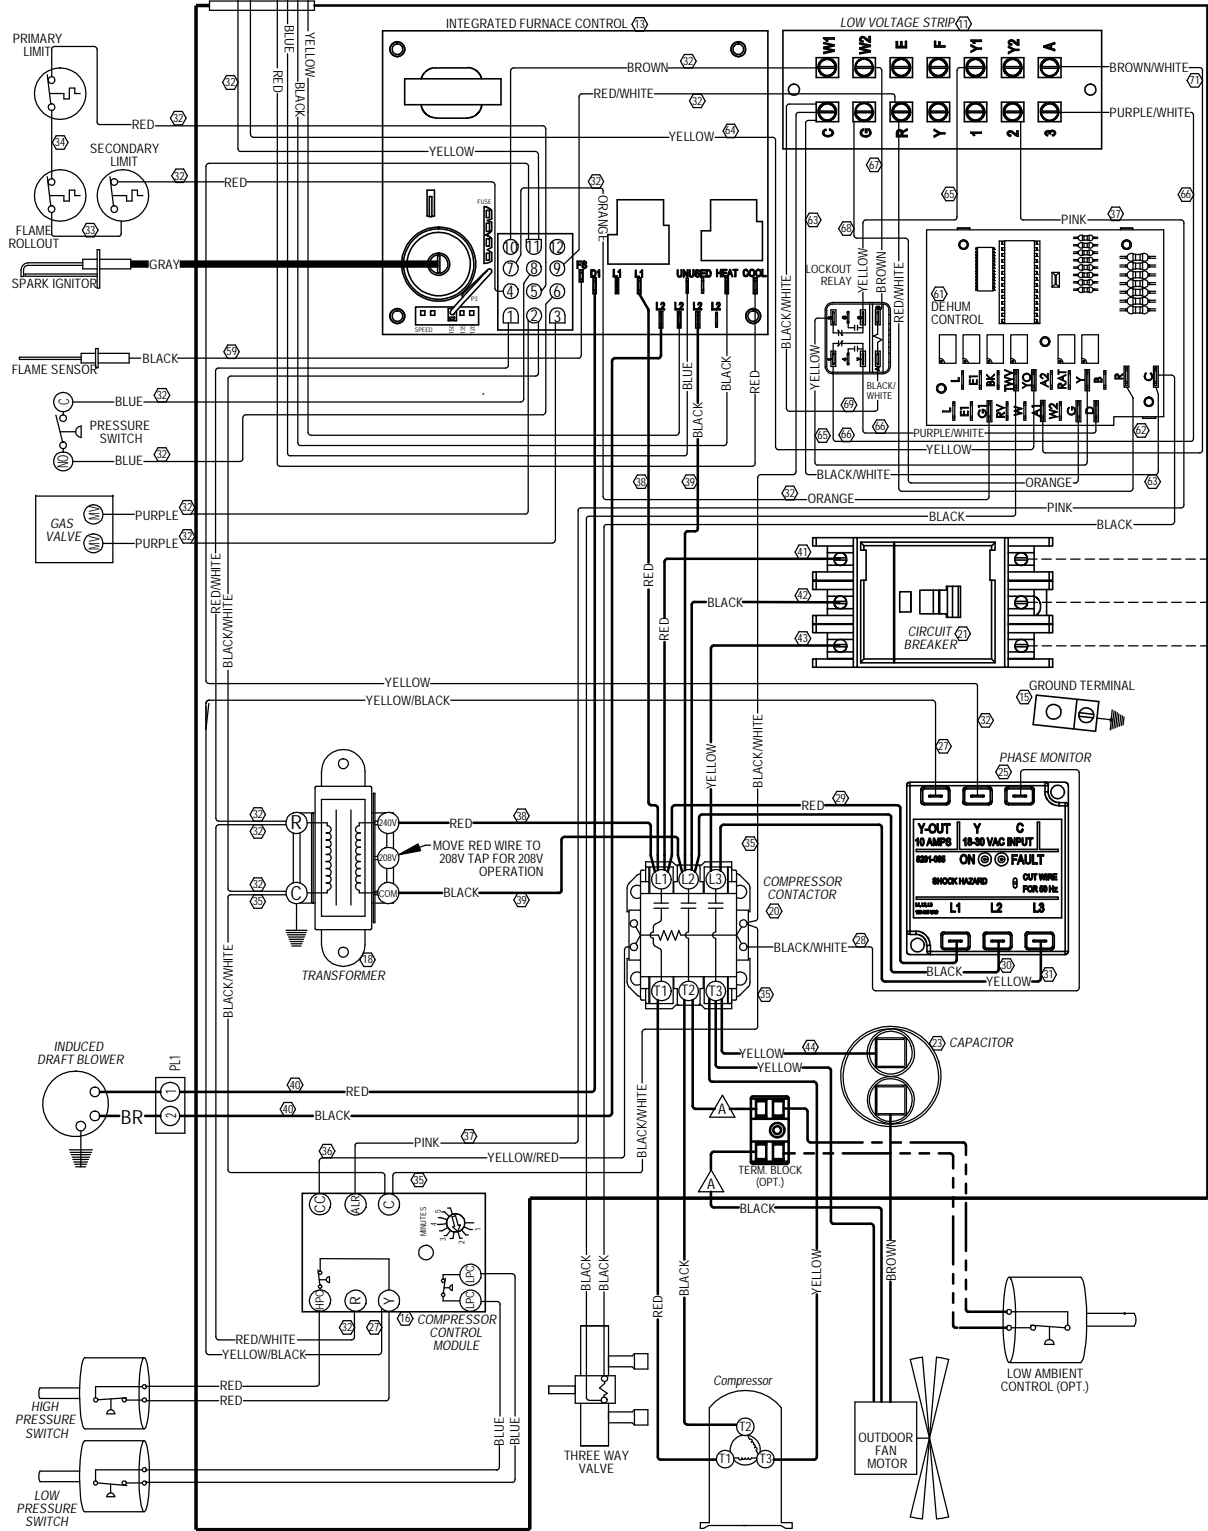

**BLOWER SPEED COLOR CODE**

HIGH	BLACK
MEDIUM	BLUE
LOW	RED

L1  
L2  
L3  
208/230-60-3

Model	C. Breaker	Fan Capacitor
W24G1DB	25A	5/370

USE COPPER CONDUCTORS SUITABLE FOR AT LEAST 75° C

Wire Identification numbers for Bard use only.

IF ANY ORIGINAL WIRE AS SUPPLIED WITH THE APPLIANCE MUST BE REPLACED, IT MUST BE REPLACED WITH WIRING MATERIAL HAVING A TEMPERATURE RATING OF AT LEAST 105° C EXCEPT THE IGNITION CABLE WHICH IS 250°C HIGH VOLTAGE CABLE

	Factory	Field	Optional
High Voltage			
Low Voltage			

Wires Connect If Option Not Used