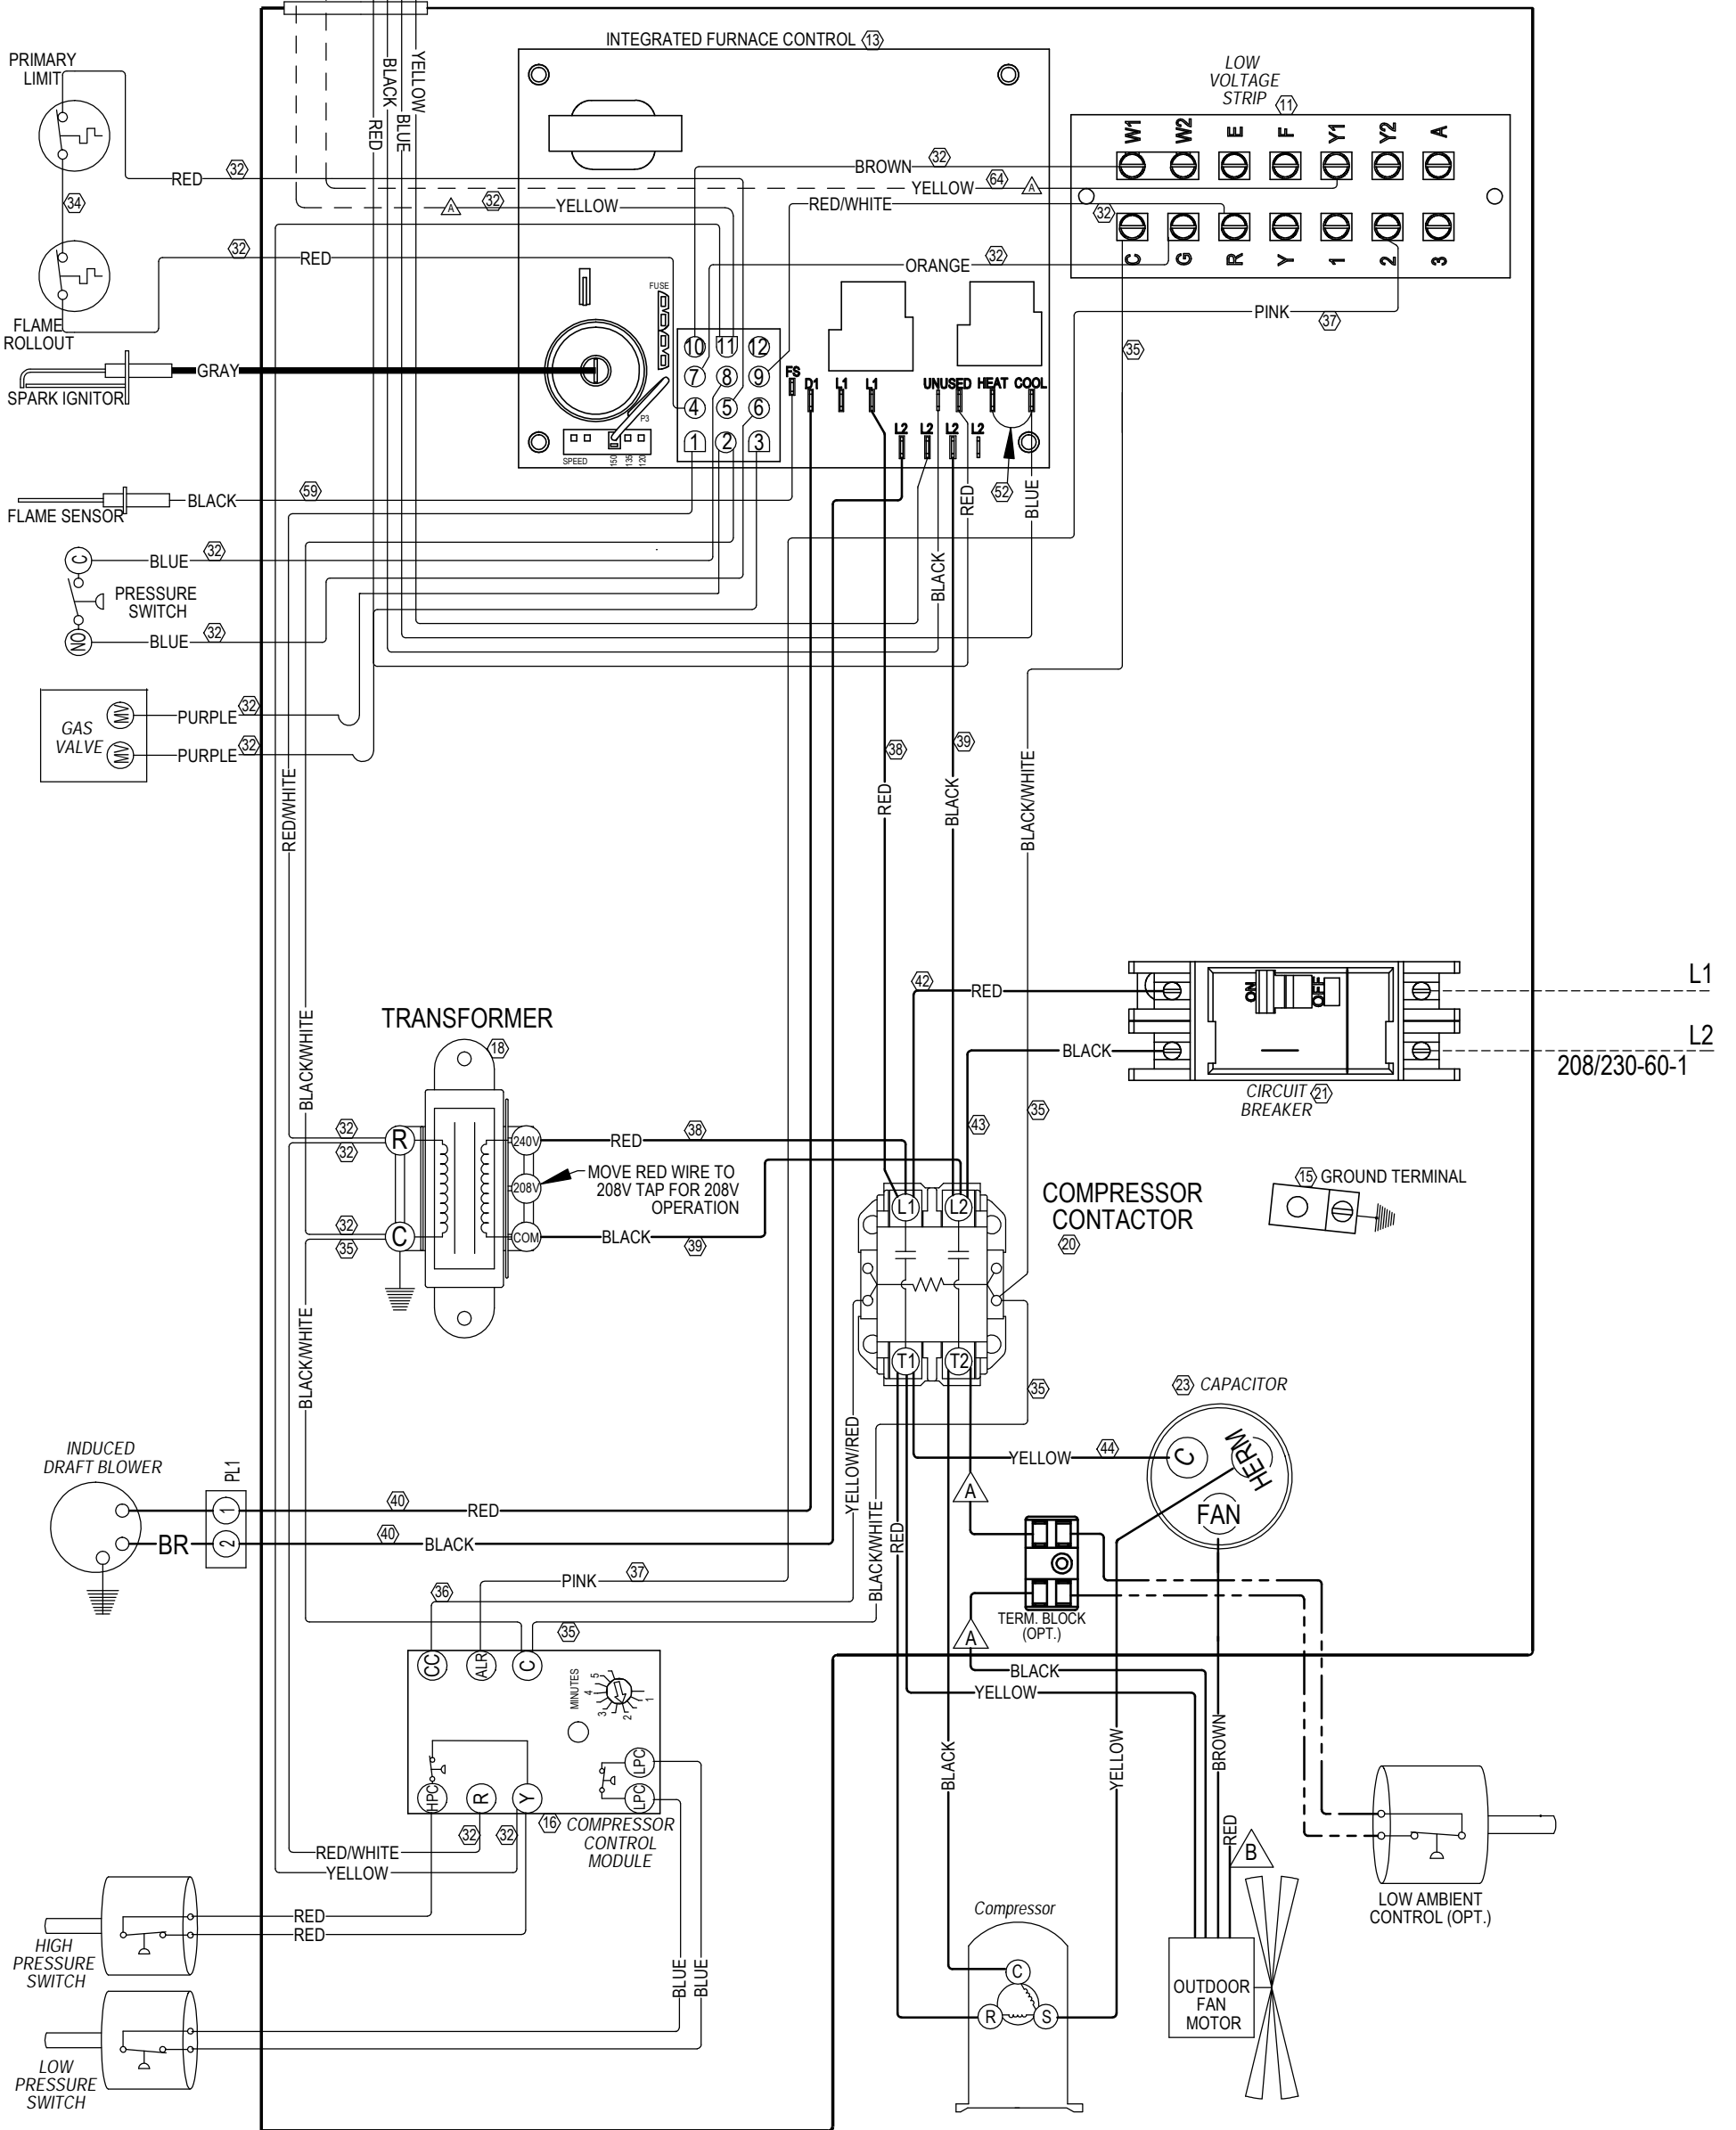

BLOWER SPEED COLOR CODE	
HIGH	BLACK
MEDIUM	BLUE
LOW	RED

Model	C. Breaker	Capacitor
W30G2-A	30A	45+5/370
W36G2-A	35A	45+5/370
W42G2-A	50A	45+10/370
W48G2-A	50A	70+10/370

USE COPPER CONDUCTORS SUITABLE FOR AT LEAST 75° C

⁽⁹⁹⁾ Wire Identification numbers for Bard use only.

A
WIRES CONNECT IF OPTION NOT USED

IF ANY ORIGINAL WIRE AS SUPPLIED WITH THE APPLIANCE MUST BE REPLACED, IT MUST BE REPLACED WITH WIRING MATERIAL HAVING A TEMPERATURE RATING OF AT LEAST 105° C EXCEPT THE IGNITION CABLE WHICH IS 250° C HIGH VOLTAGE CABLE

	Factory	Field	Optional
High Voltage	---	---	---
Low Voltage	---	---	---

B
WIRE NOT APPLICABLE TO ALL MODELS