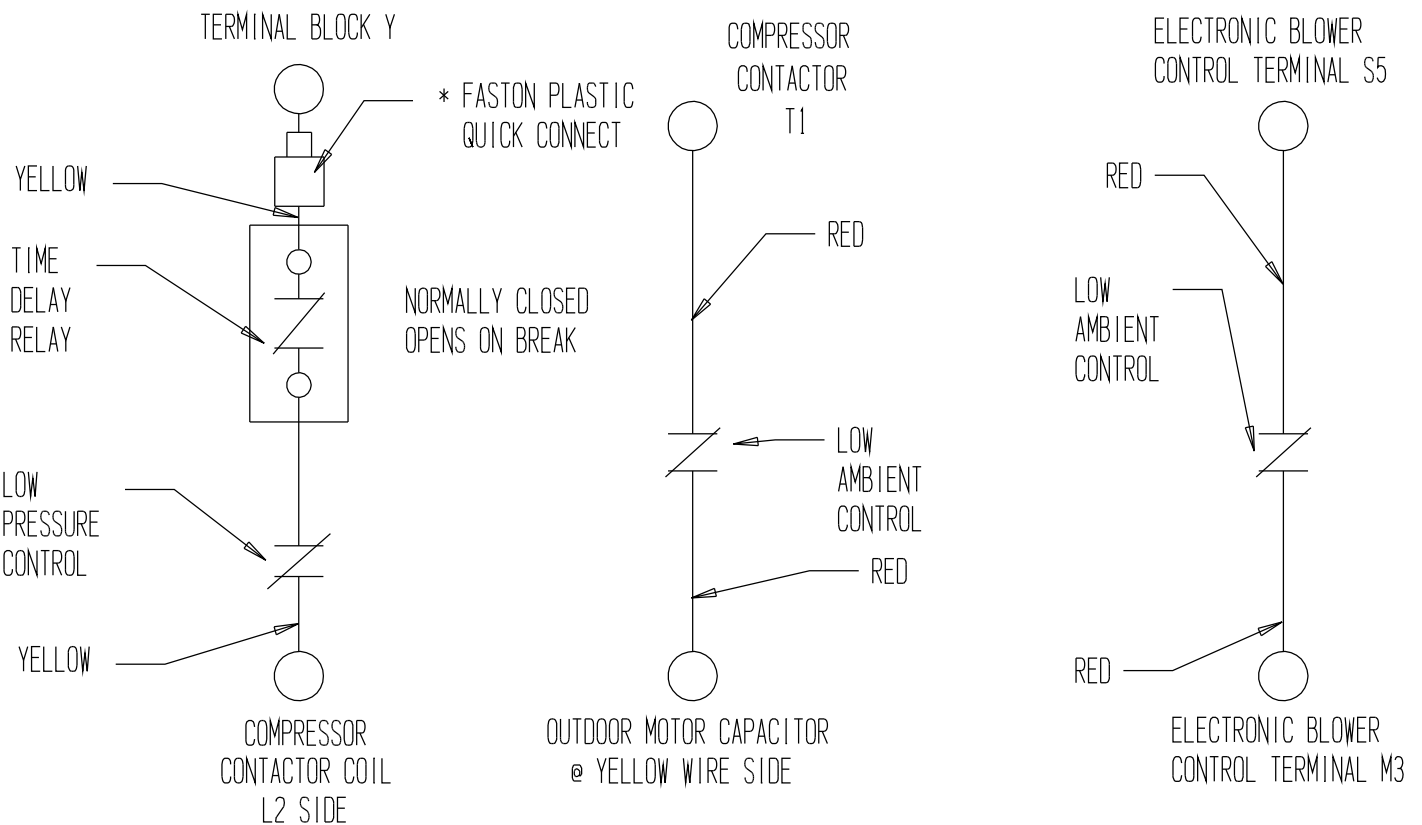

CONTROL KIT

MODEL

B/M

CGA - 12

960012

CGA - 16

960016

AIR CONDITIONERS OR

WAG'S

* THIS CONNECTION MUST BE MADE WITHIN THE CONTROL ENCLOSURE.