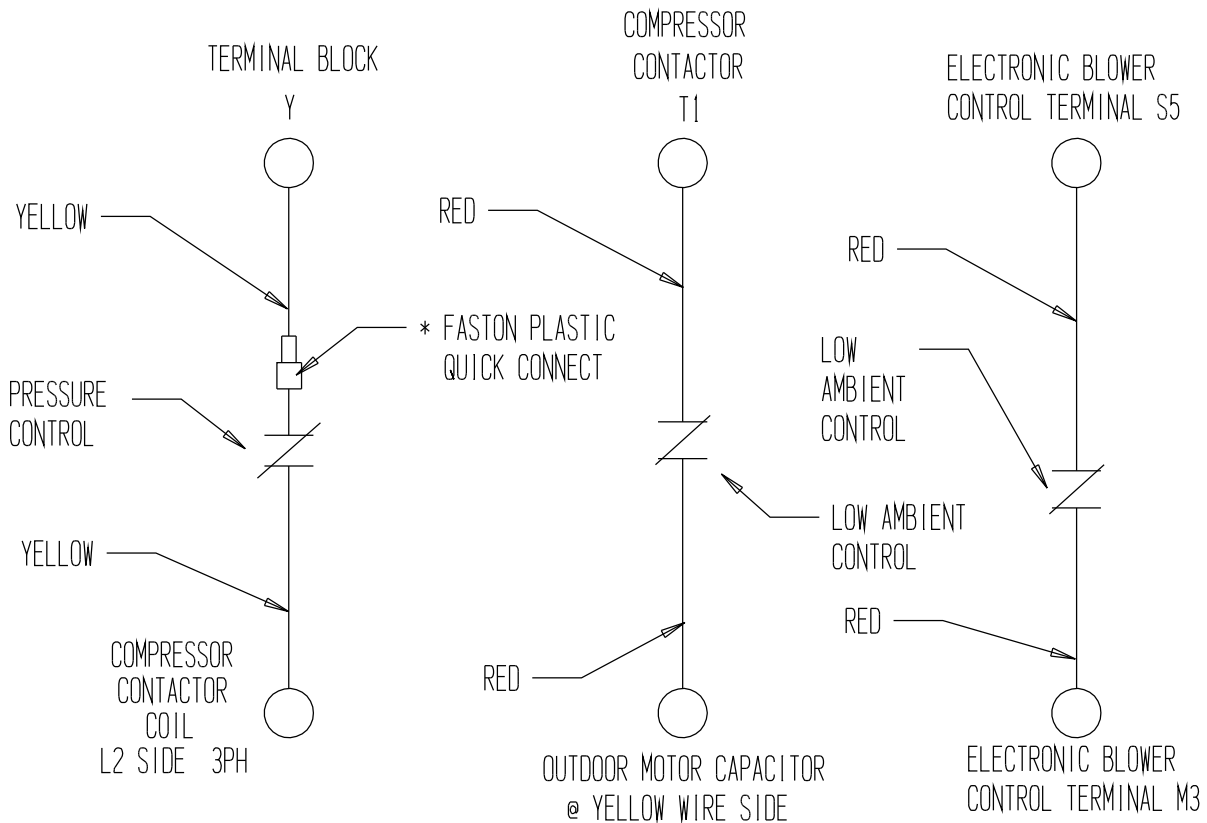

# CONTROL KIT

MODEL	B/M
CGA - 8	960008
CGA - 10	960010
CGA - 15	960015

AIR CONDITIONER'S OR WAG'S

\* THIS CONNECTION MUST BE MADE WITHIN THE CONTROL ENCLOSURE.