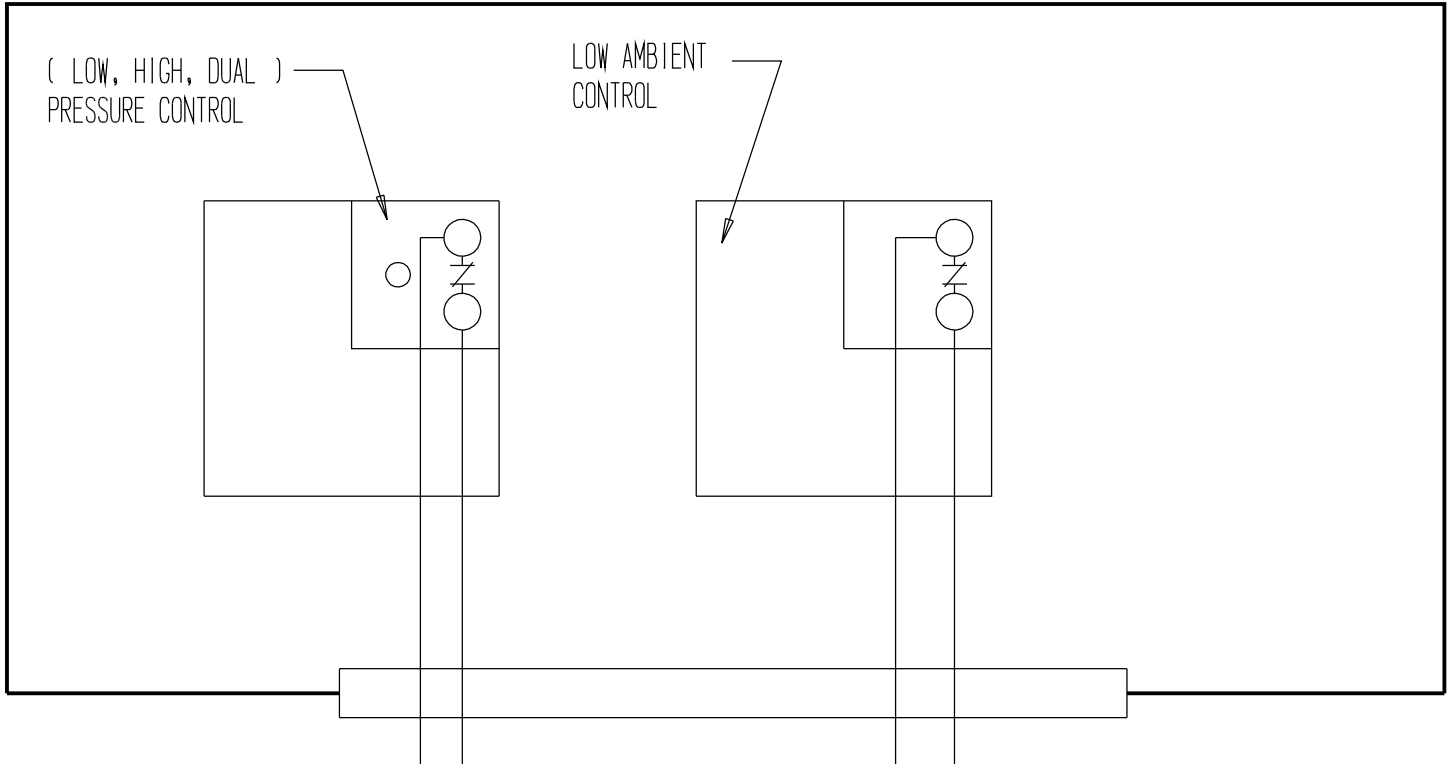

# CONTROL KIT

MODEL	B/M
CGA - 8	960008
CGA - 10	960010
CGA - 15	960015

AIR CONDITIONER'S OR WAG'S

\* THIS CONNECTION MUST BE MADE WITHIN THE CONTROL ENCLOSURE.