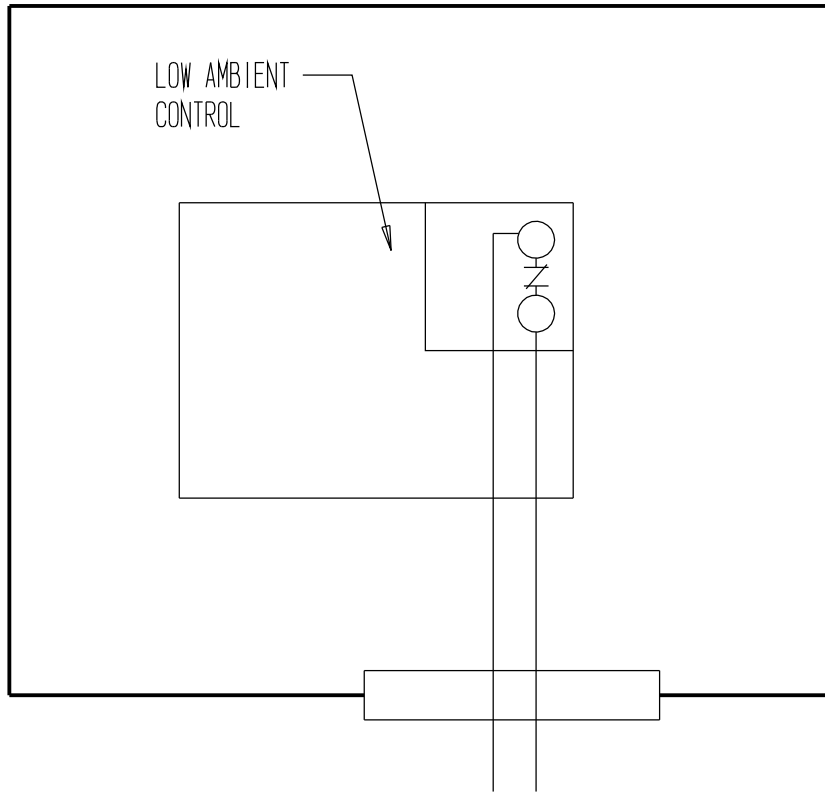

CONTROL KIT

MODEL
CGA - 5

B/M
960005

AIR COND

OR

WAG'S

COMPRESSOR
CONTACTOR
T1

ELECTRONIC BLOWER
CONTROL TERMINAL S5

OUTDOOR MOTOR CAPACITOR
@ YELLOW WIRE SIDE

ELECTRONIC BLOWER
CONTROL TERMINAL M3