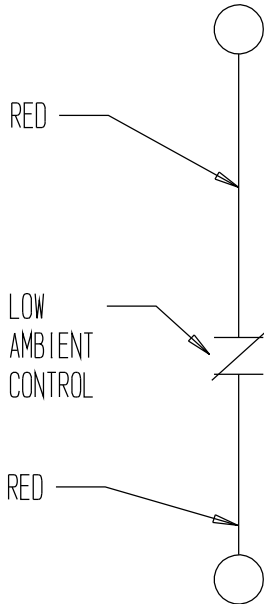

CONTROL KIT

MODEL
CGA - 5

B/M
960005

AIR COND

OR

WAG'S

COMPRESSOR
CONTACTOR
T1

ELECTRONIC BLOWER
CONTROL TERMINAL S5

OUTDOOR MOTOR CAPACITOR
@ YELLOW WIRE SIDE

ELECTRONIC BLOWER
CONTROL TERMINAL M3