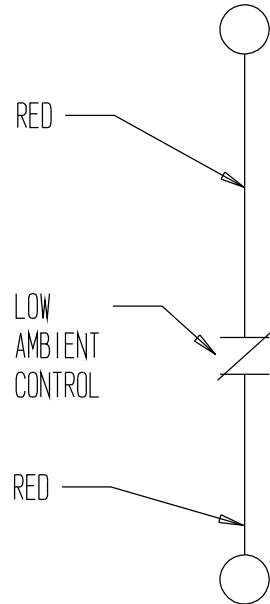

CONTROL KIT

MODEL
CGA - 5

B/M
960005

AIR COND

OR

WAG'S

COMPRESSOR
CONTACTOR
T1

ELECTRONIC BLOWER
CONTROL TERMINAL S5

OUTDOOR MOTOR CAPACITOR
@ YELLOW WIRE SIDE

ELECTRONIC BLOWER
CONTROL TERMINAL M3