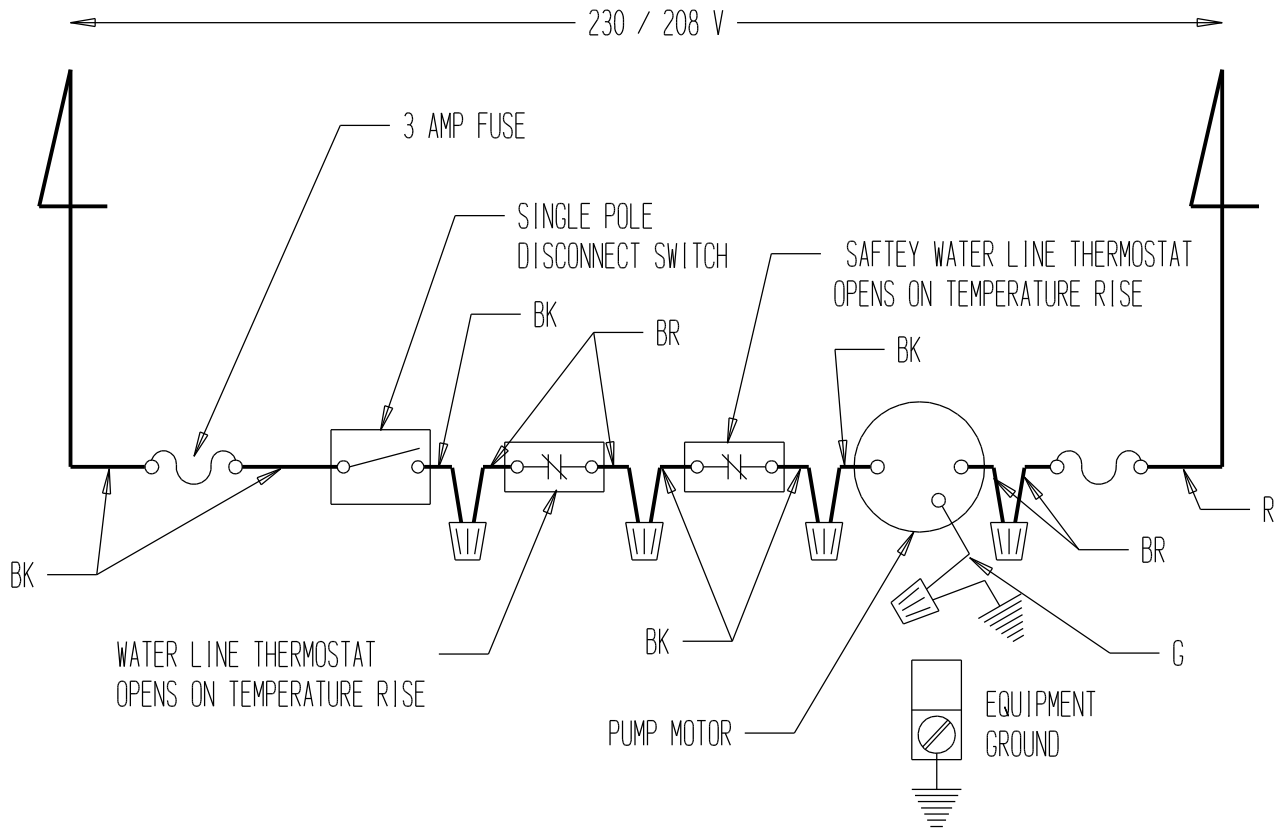

HRU-5B WIRING INFORMATION

ALL WIRING MUST CONFORM TO LOCAL CODING.

WIRE COLOR	COLOR CODE ABBREVIATION
BLACK	BK
BROWN	BR
RED	R
ORANGE	O
YELLOW	Y
GREEN	G
BLUE	BL
VIOLET(PURPLE)	V(PR)
GRAY(SLATE)	GY(S)
WHITE	W
TAN	T
PINK	PK
LAVENDER	L