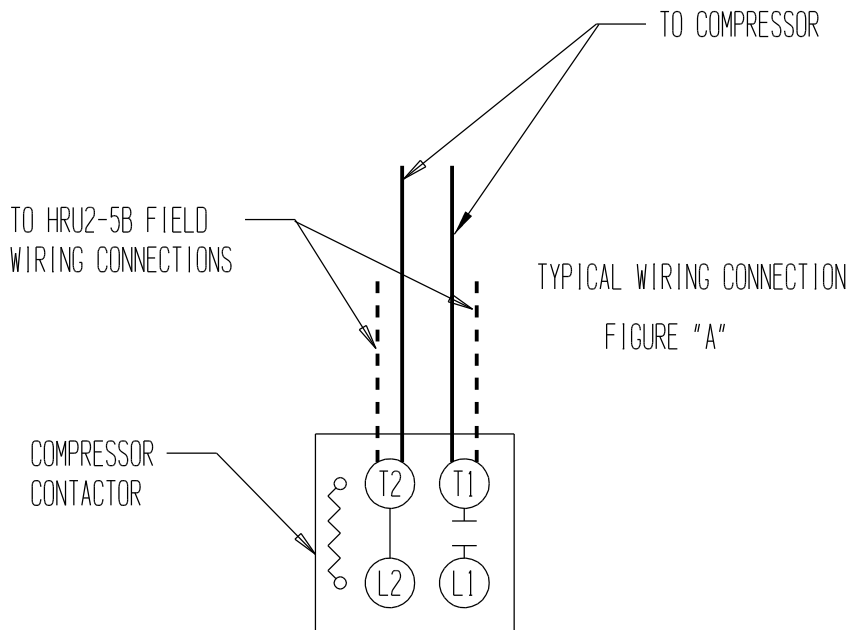

HRU-5B WIRING INFORMATION

ALL WIRING MUST CONFORM TO LOCAL CODING.

WIRE COLOR	COLOR CODE ABBREVIATION
BLACK	BK
BROWN	BR
RED	R
ORANGE	O
YELLOW	Y
GREEN	G
BLUE	BL
VIOLET(PURPLE)	V(PR)
GRAY(SLATE)	GY(S)
WHITE	W
TAN	T
PINK	PK
LAVENDER	L

	FACTORY WIRING	FIELD WIRING
LOW VOLTAGE	—————	-----
HIGH VOLTAGE	—————	-----