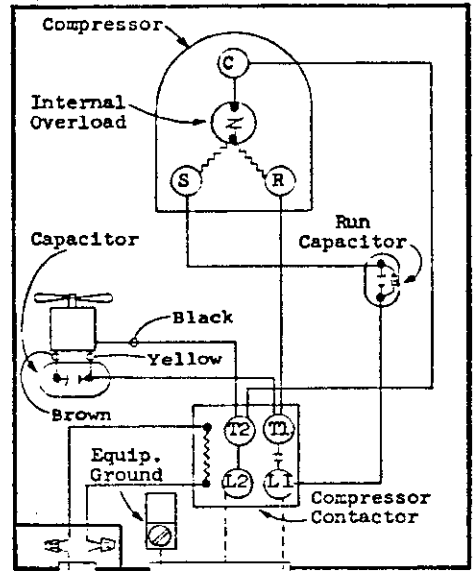

SPLIT SYSTEM AIR CONDITIONERS
 3 Ton & 3.5 Ton
 230V 60 Hz 1-Ph

Use Minimum Transformer Rating of 40VA
 C Y 24V
 Factory Wiring
 Field Wiring

Use Copper Conductors Only
 Fused Disconnect Switch
 230-60-1