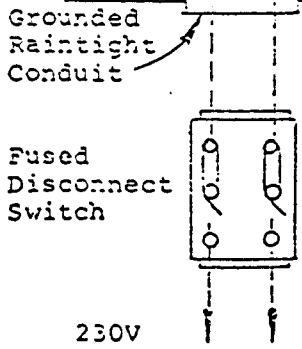

Motor Speed
 White - Common
 Brown - Capacitor
 Black - Hi
 Blue - Med
 Red - Lo

NOTE: Thermostat heat anticipator setting .60

- ① 3 terminal capacitor provides off cycle crankcase heat.
- ② See alternate thermostat sheet.
- ③ Tape unused motor leads separately.