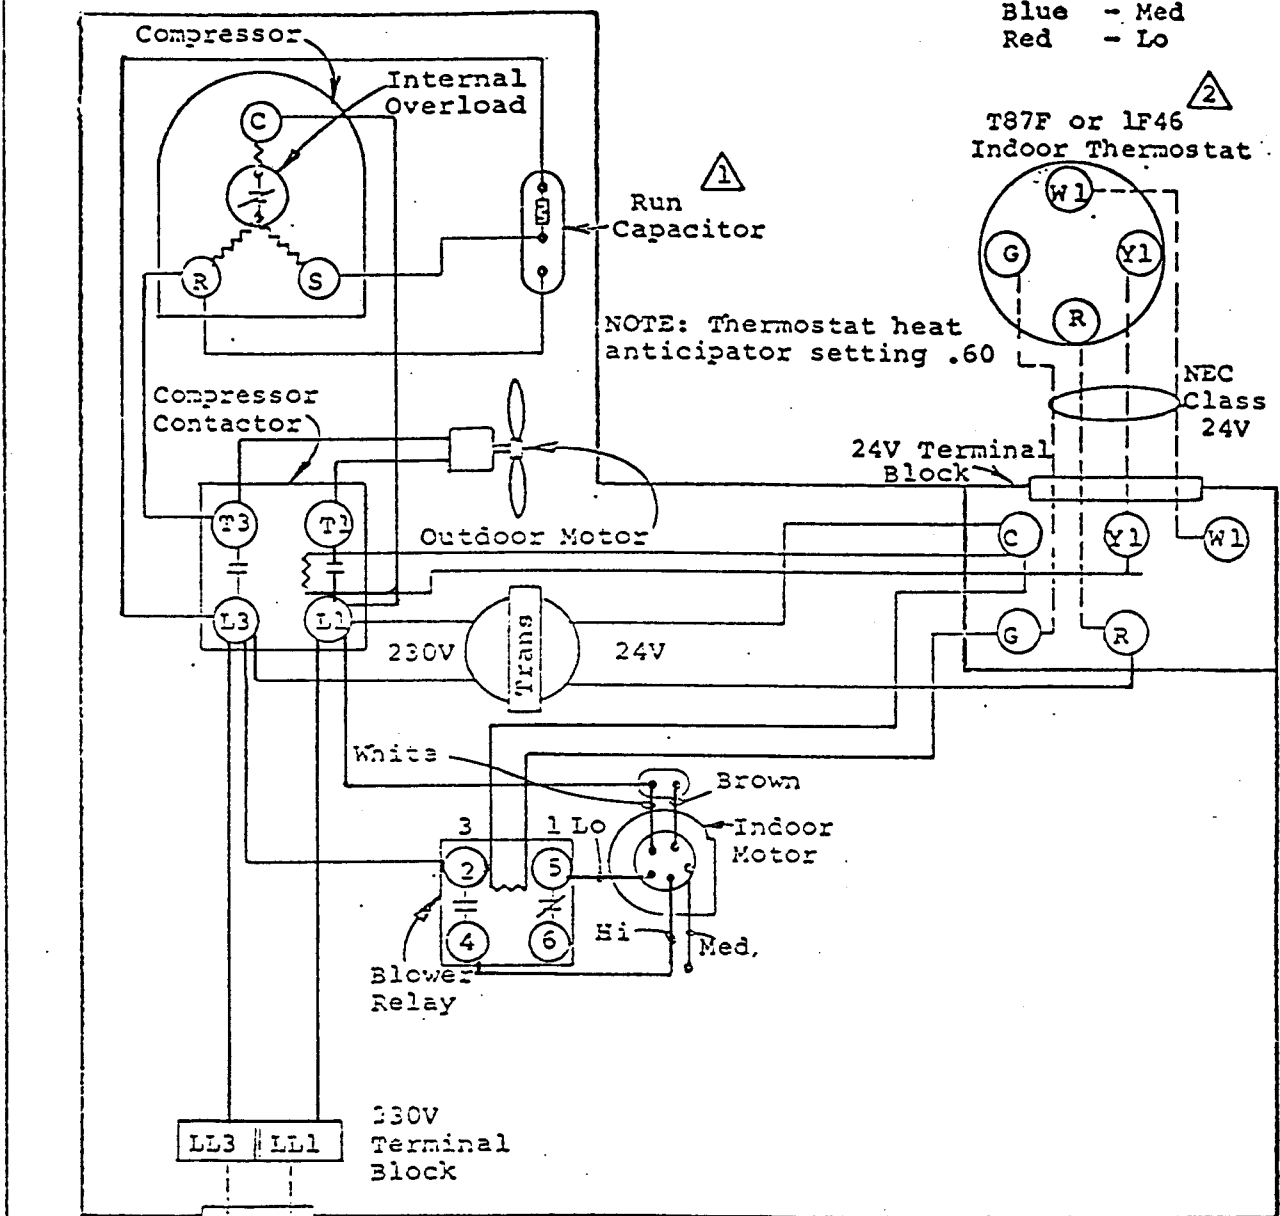

Motor Speed
 White - Common
 Brown - Capacitor
 Black - Hi
 Blue - Med
 Red - Lo

NOTE: Thermostat heat anticipator setting .60

- ① 3 terminal capacitor provides off cycle crankcase heat.
- ② See alternate thermostat sheet.
- ③ Tape unused motor leads separately.