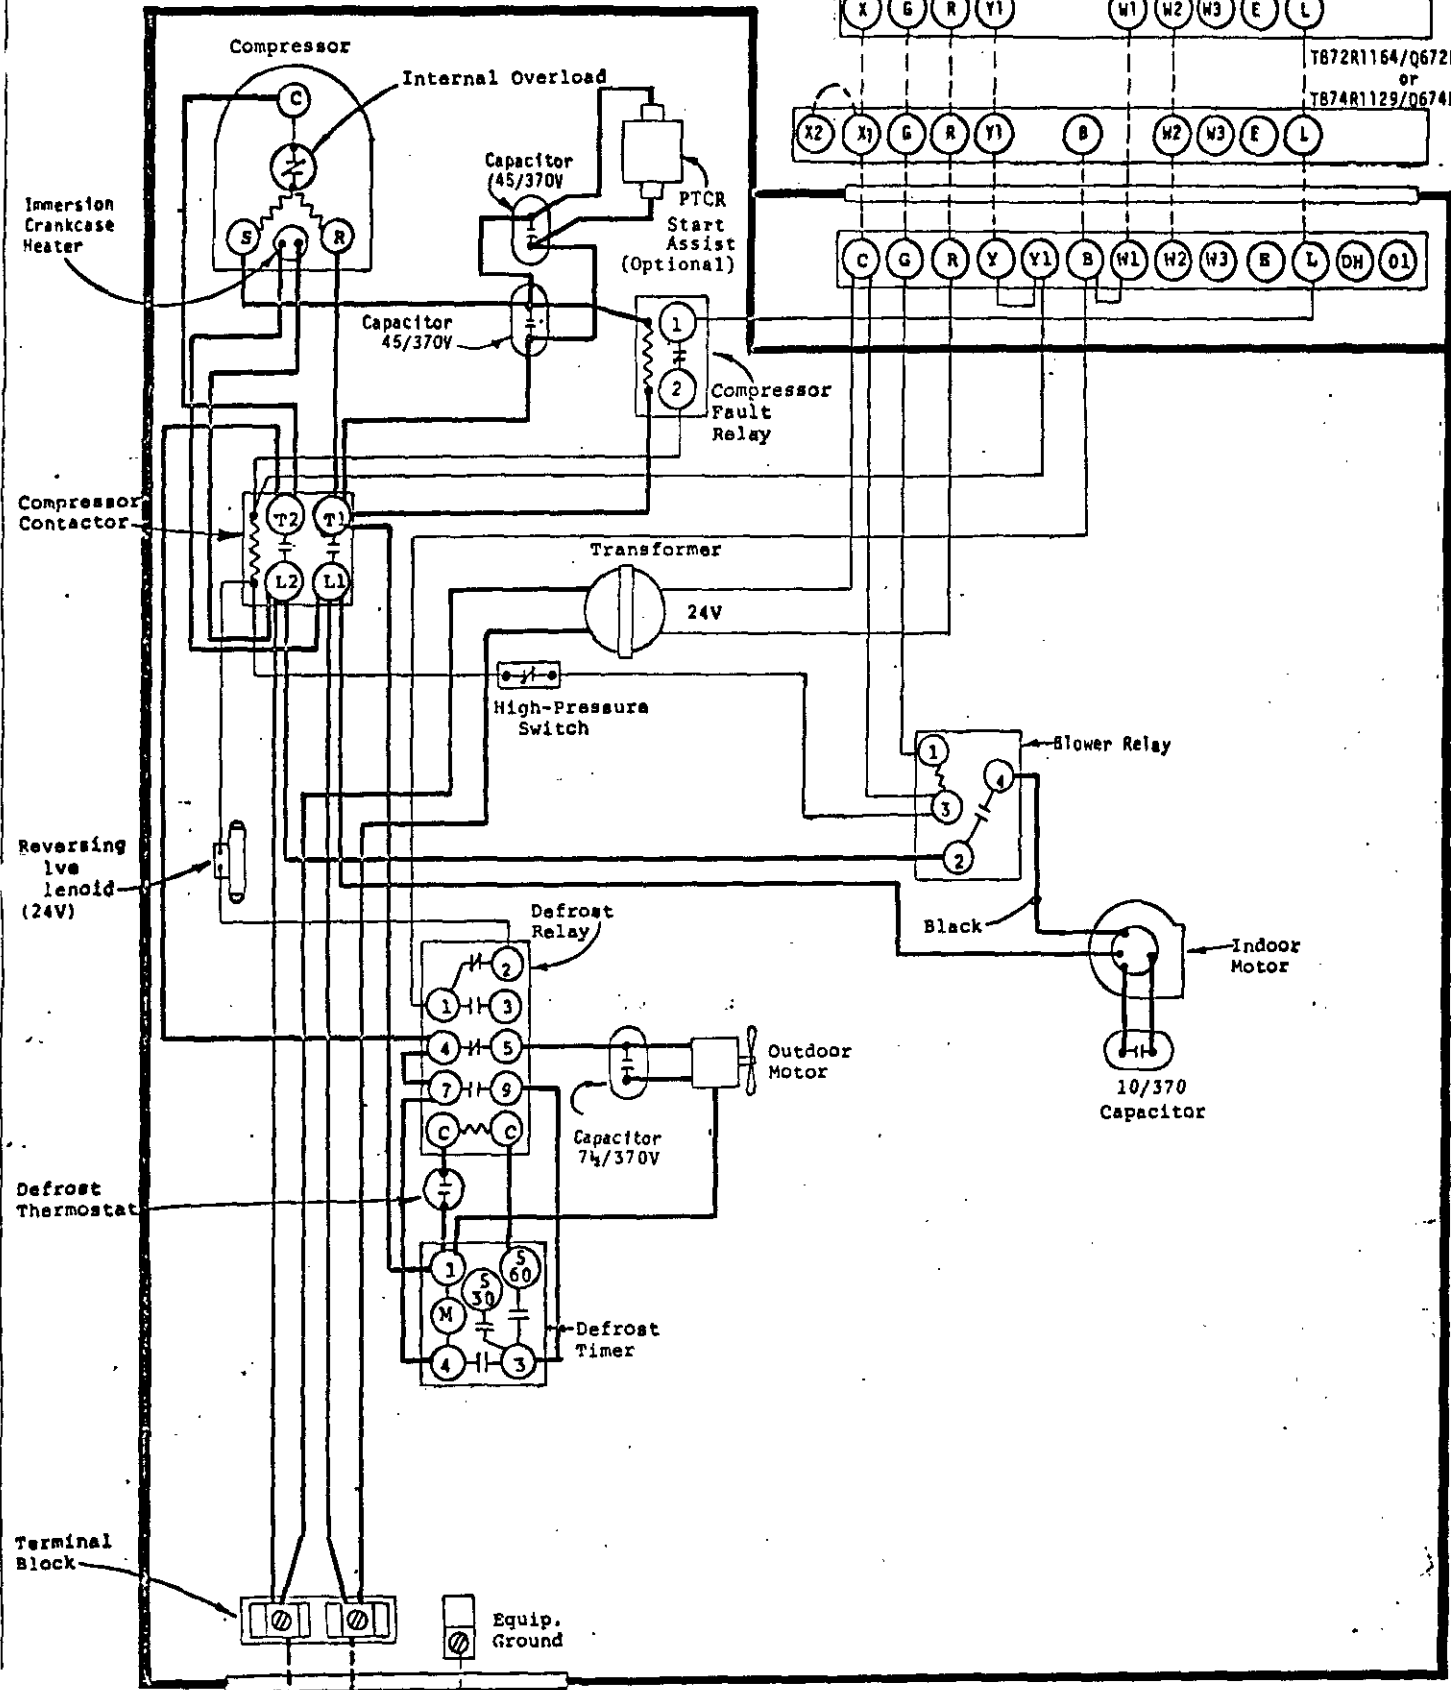

T872N1036/Q672F1299
or
T874N1024/Q674F1261

T872R1164/Q672L1185
or
T874R1129/Q674L1181

24V
Terminal
Block

Fused
Disconnect
Switch

USE COPPER OR
ALUMINUM WIRE

	FACTORY WIRING	FIELD WIRING
Low Voltage	—————	- - - - -
High Voltage	—————	- - - - -

MODEL
PH60-4
HEAT PUMP
0 KW